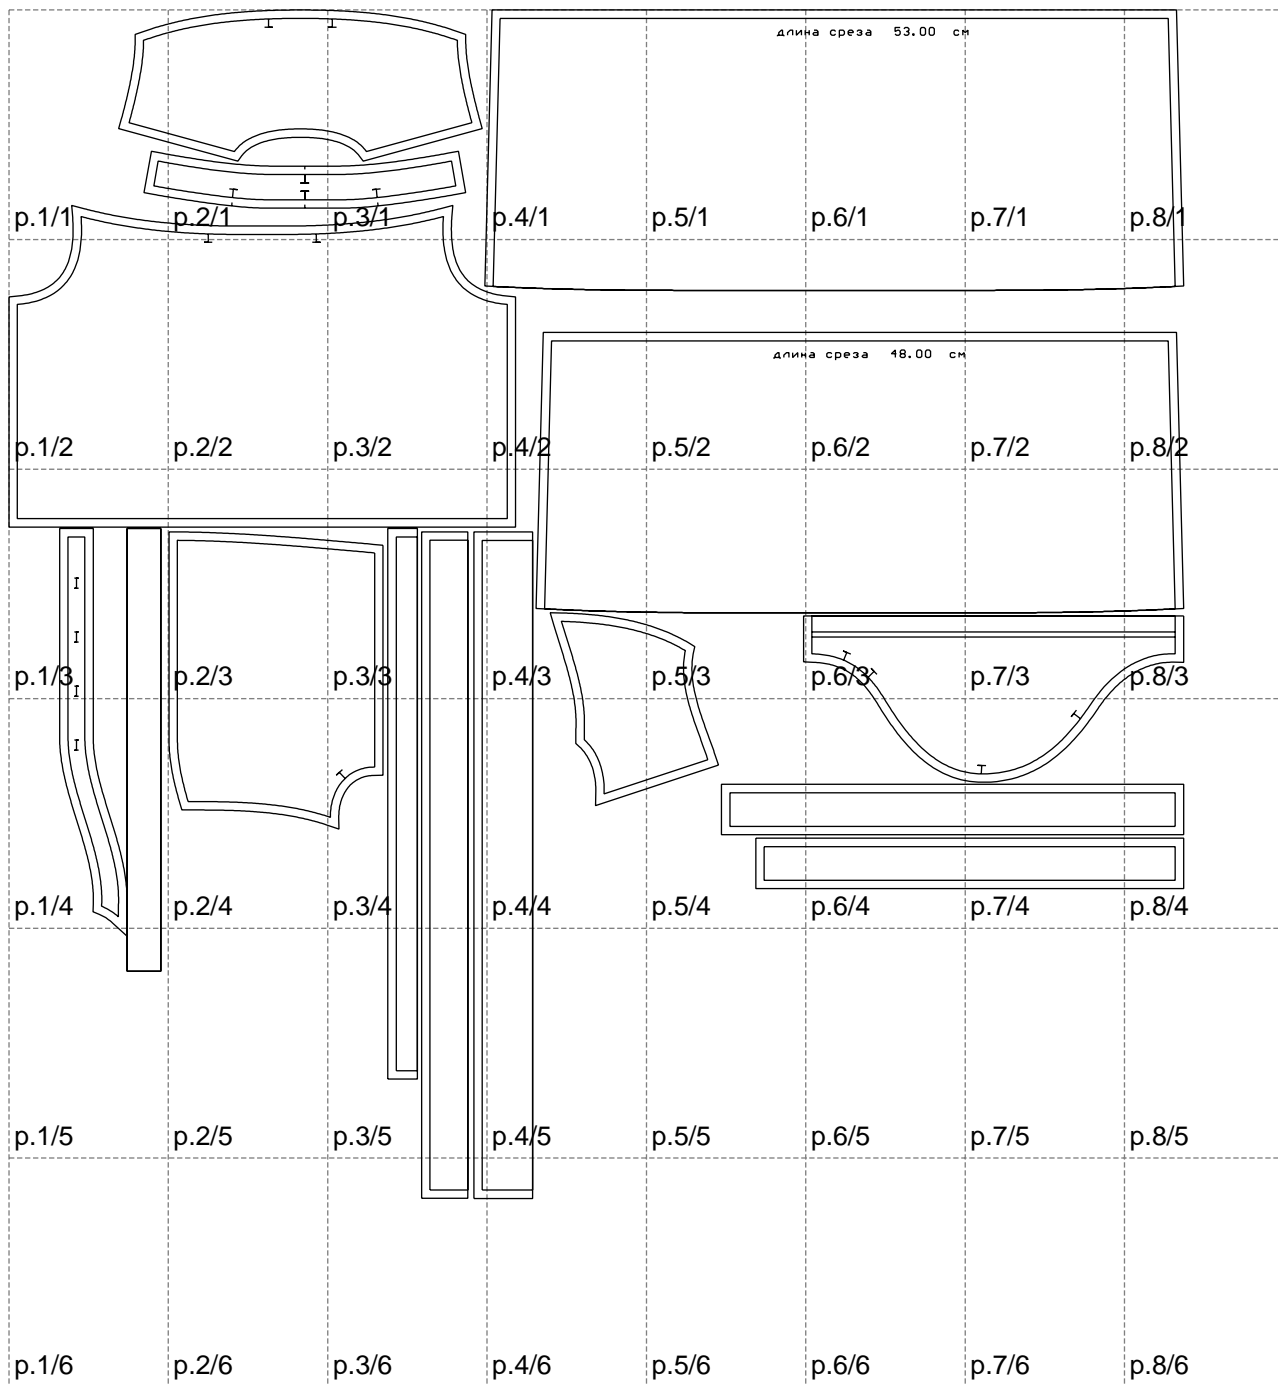

Not for print

Paper size: A4, size:1399.00 x1415.28 mm

# Example

size:1499.00 x1382.34 mm

Maneken =1 ver.0

rz\_1=170

rz\_16=92

rz\_17=78.8

rz\_18=71.8

rz\_19=100

rz\_20=98.1

---

. . . . .  
. . . . .  
. . . . .