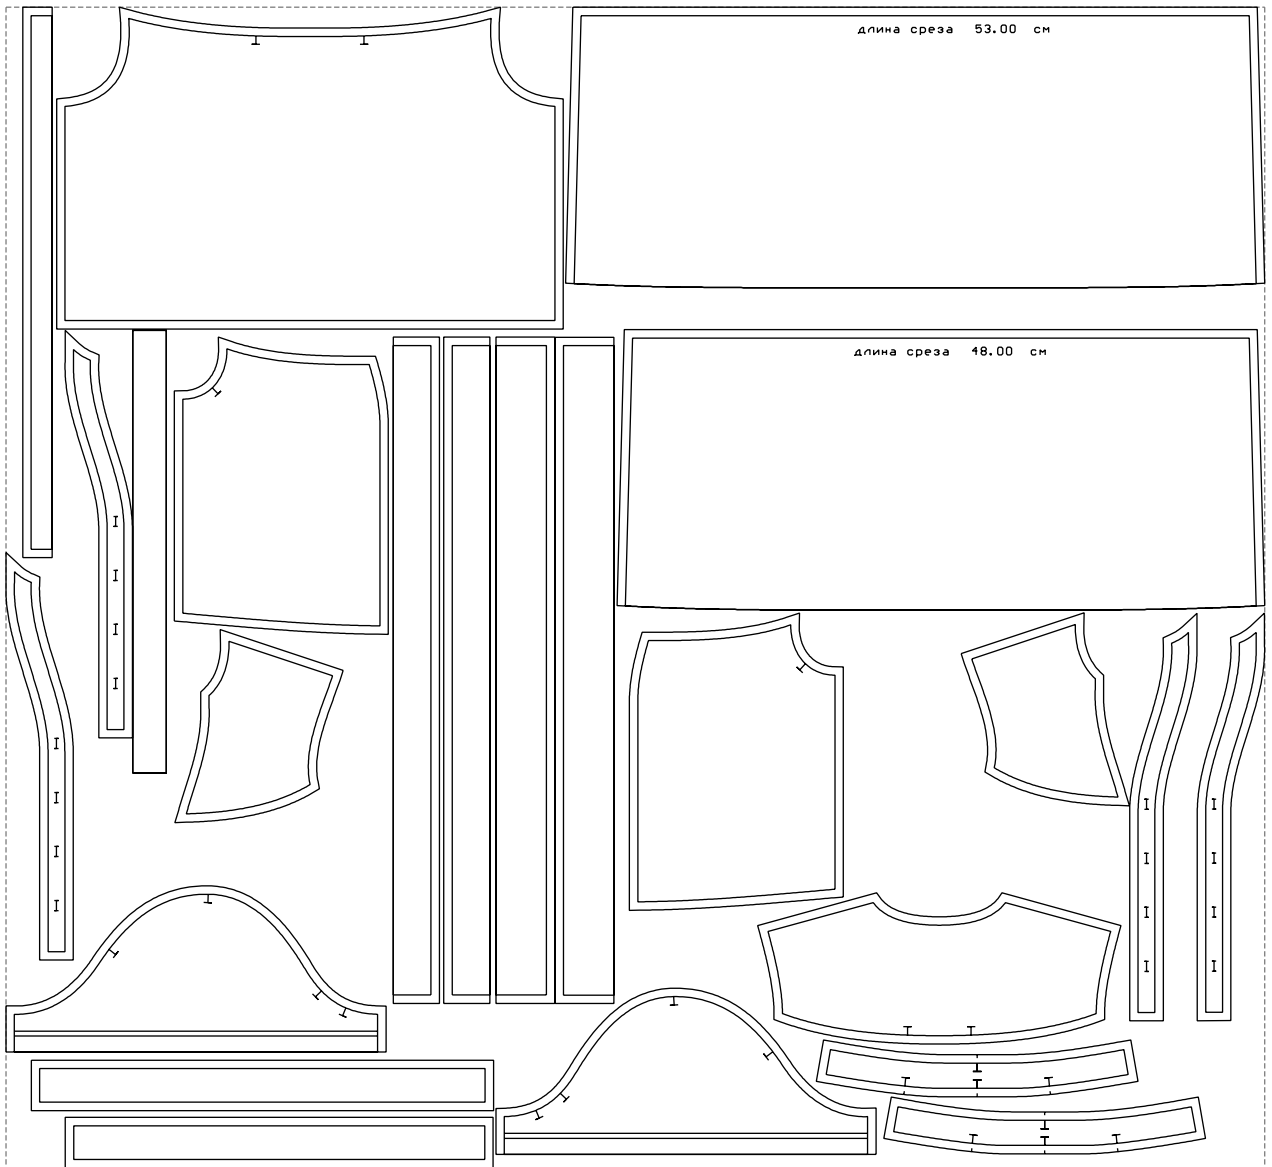

Not for print

Paper size: A4, size:1399.00 x1415.28 mm

# Example

size:1499.00 x1382.34 mm

Maneken =1 ver.0

rz\_1=170

rz\_16=92

rz\_17=78.8

rz\_18=71.8

rz\_19=100

rz\_20=98.1

---

. . . . .  
. . . . .  
. . . . .