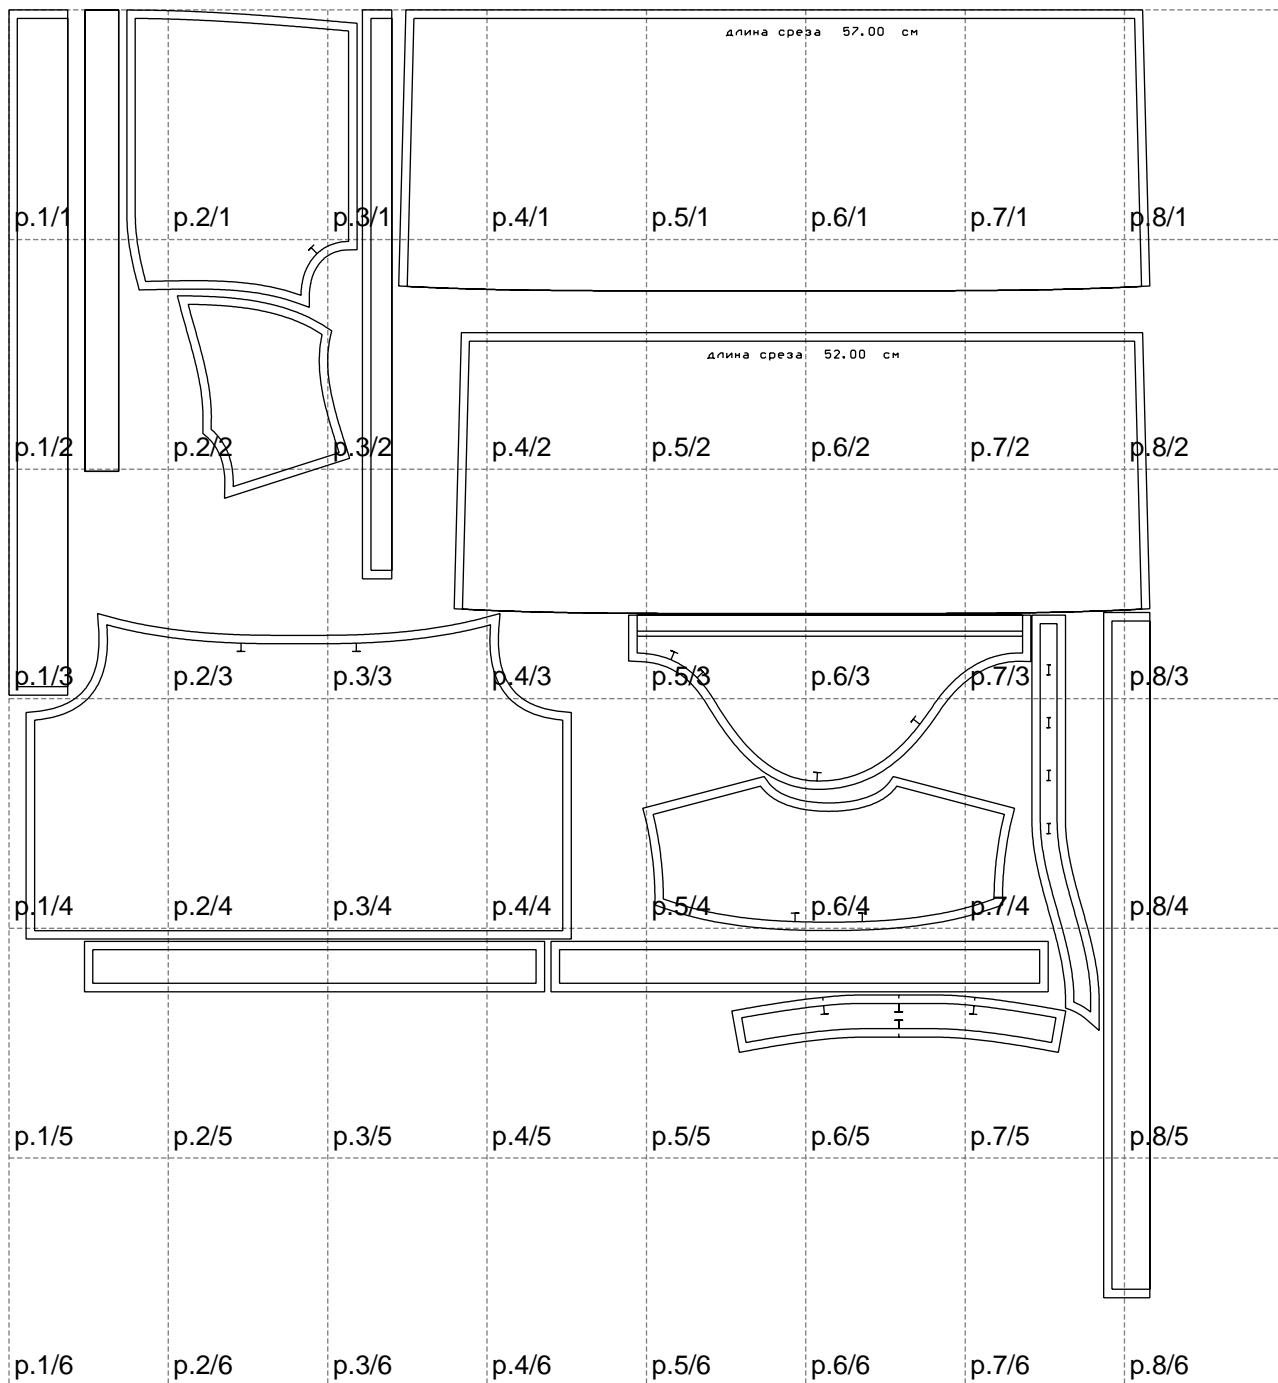

Not for print

Paper size: A4, size:1358.73 x1533.45 mm

# Example

size:1499.00 x1568.15 mm

Maneken =1 ver.0

rz\_1=170

rz\_16=100

rz\_17=85.4

rz\_18=80.2

rz\_19=108

rz\_20=105.4

---

. . . . .  
. . . . .  
. . . . .