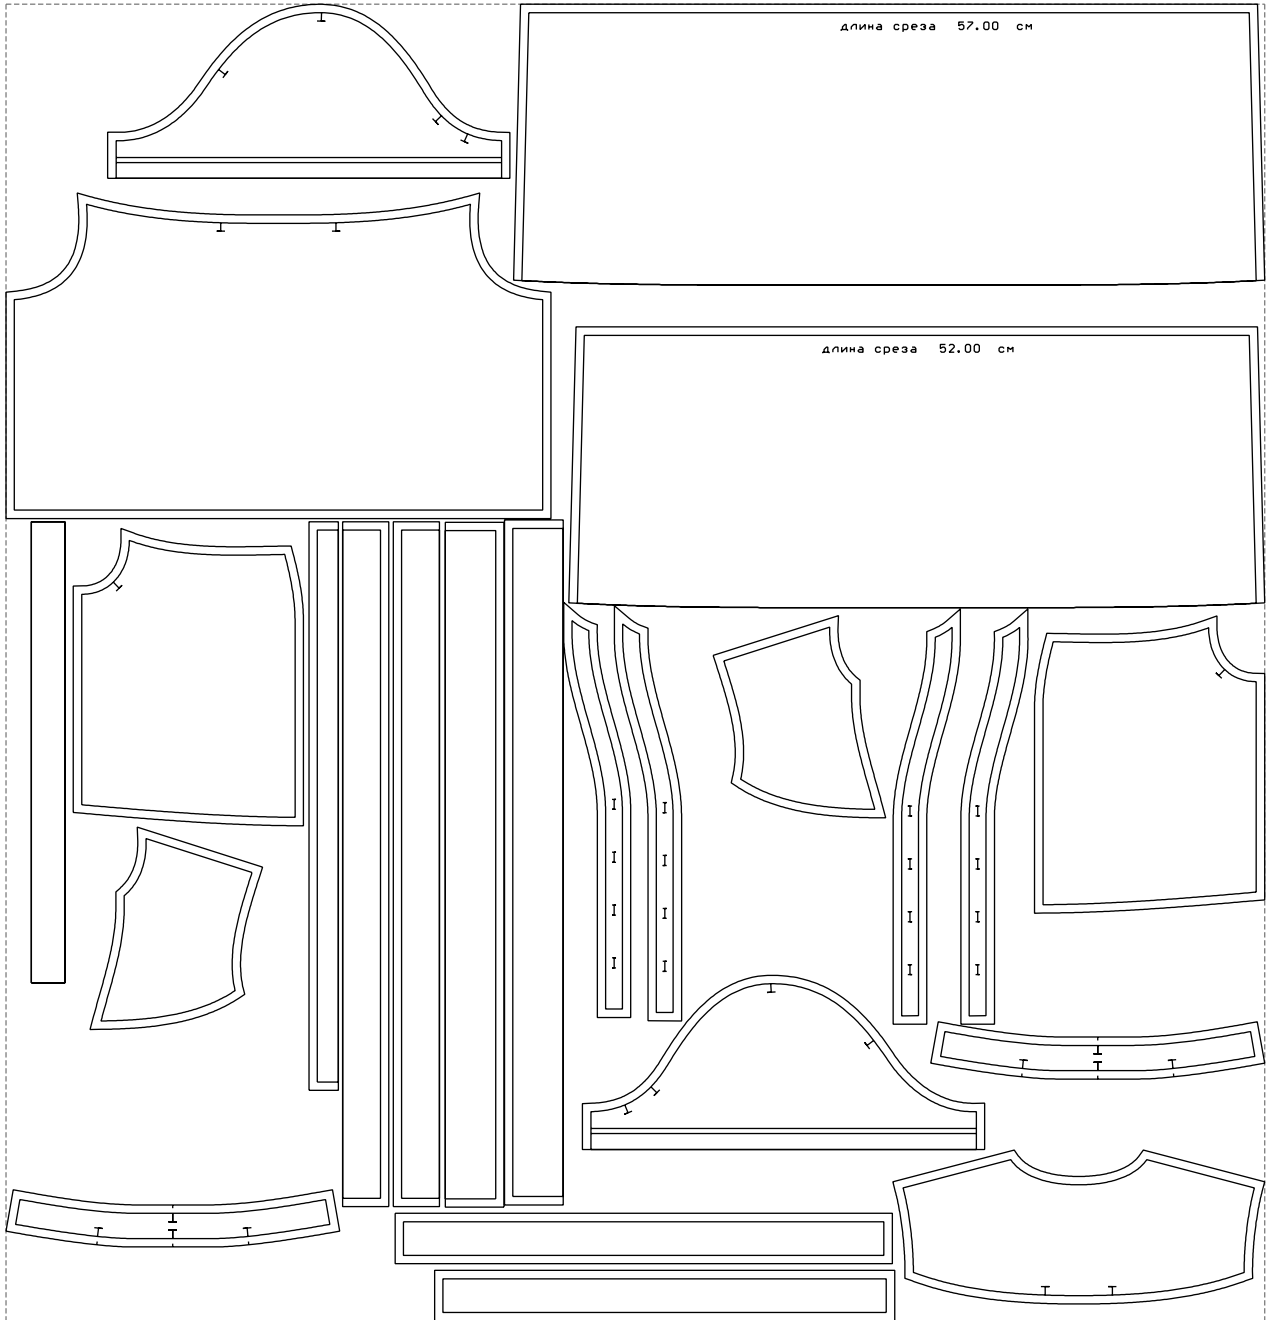

Not for print

Paper size: A4, size:1358.73 x1533.45 mm

# Example

size:1499.00 x1568.15 mm

Maneken =1 ver.0

rz\_1=170

rz\_16=100

rz\_17=85.4

rz\_18=80.2

rz\_19=108

rz\_20=105.4

---

. . . . .  
. . . . .  
. . . . .