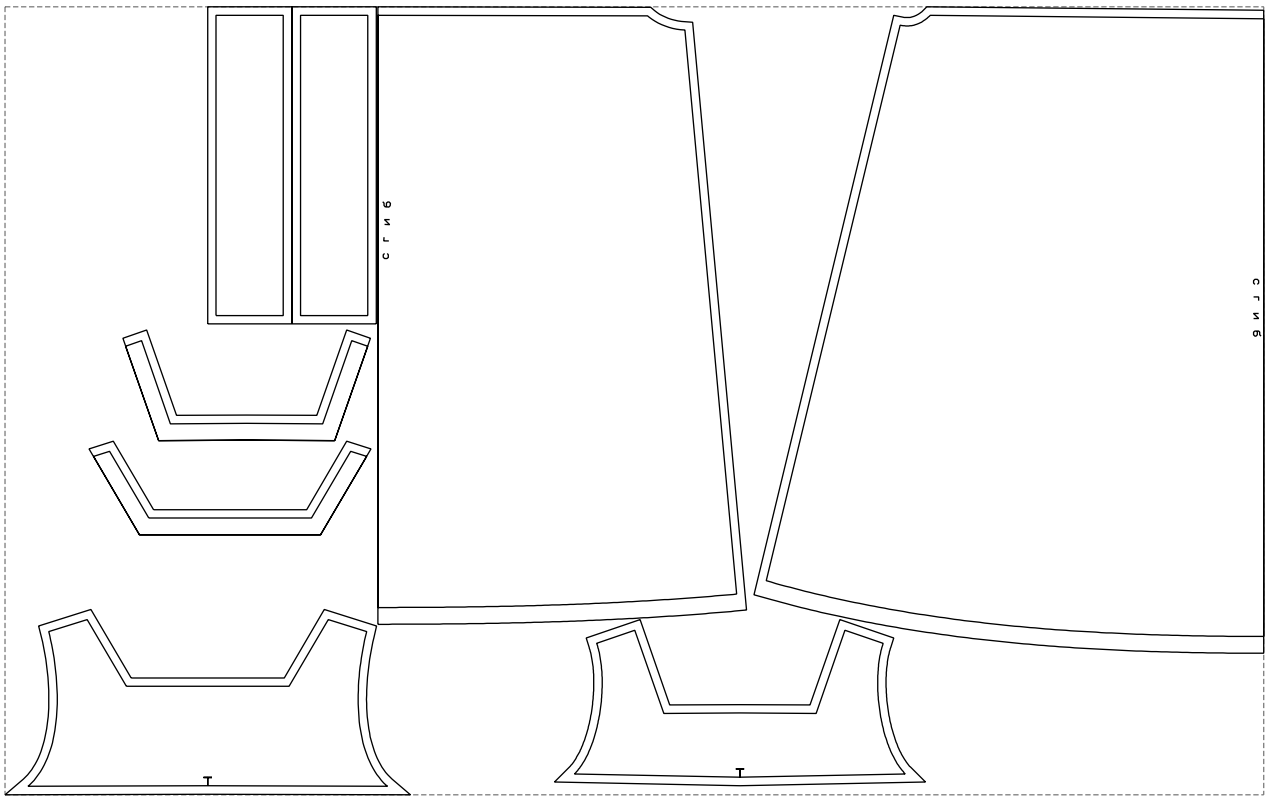

Not for print

Paper size: A4, size:1399.00 x935.81 mm

# Example

size:1499.00 x938.58 mm

Maneken =1 ver.0

rz\_1=170

rz\_16=92

rz\_17=78.8

rz\_18=71.8

rz\_19=100

rz\_20=98.1

---

. . . . .  
. . . . .  
. . . . .