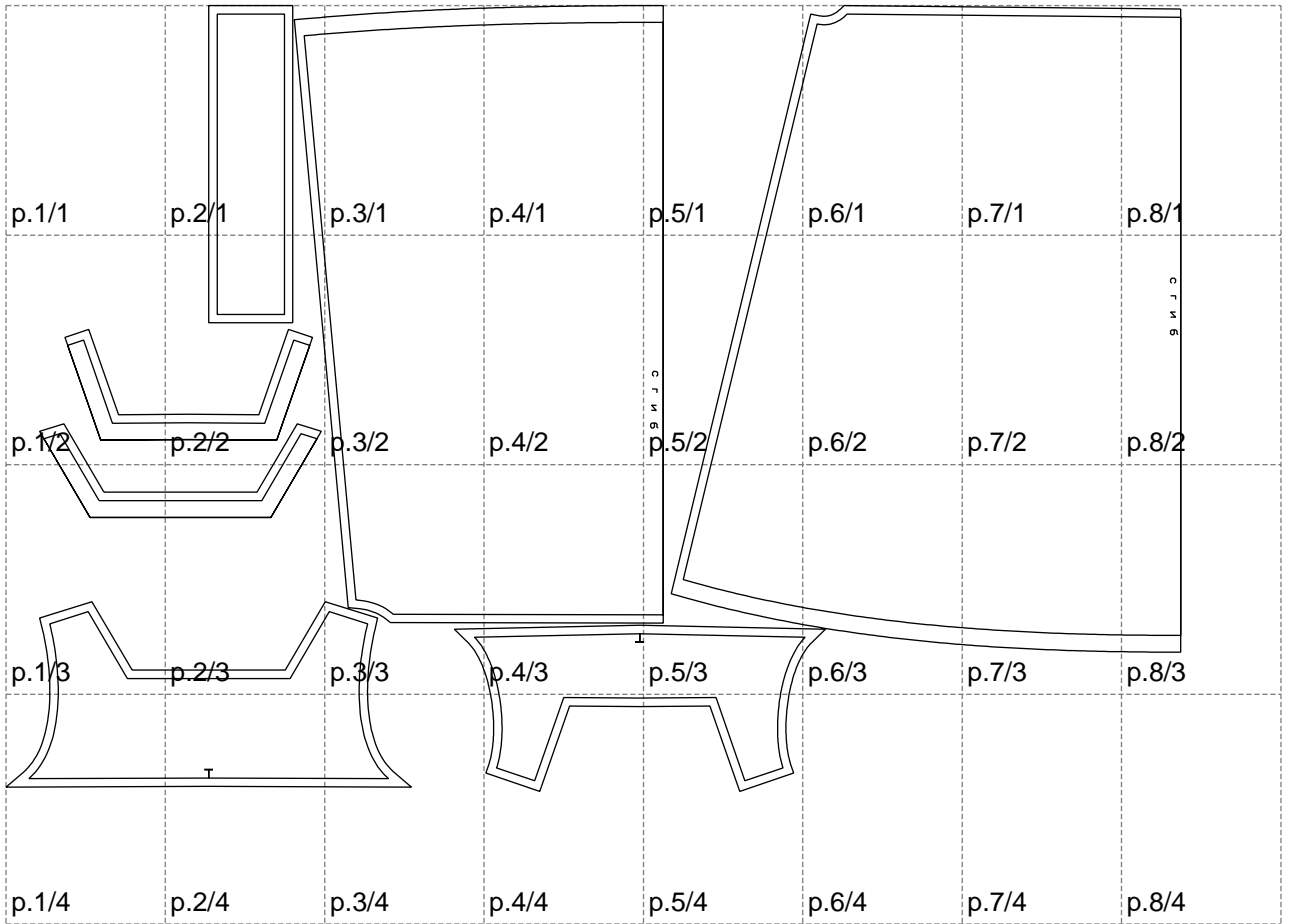

Not for print

Paper size: A4, size:1399.00 x935.81 mm

# Example

size:1499.00 x938.58 mm

Maneken =1 ver.0

rz\_1=170

rz\_16=92

rz\_17=78.8

rz\_18=71.8

rz\_19=100

rz\_20=98.1

---

. . . . .  
. . . . .  
. . . . .