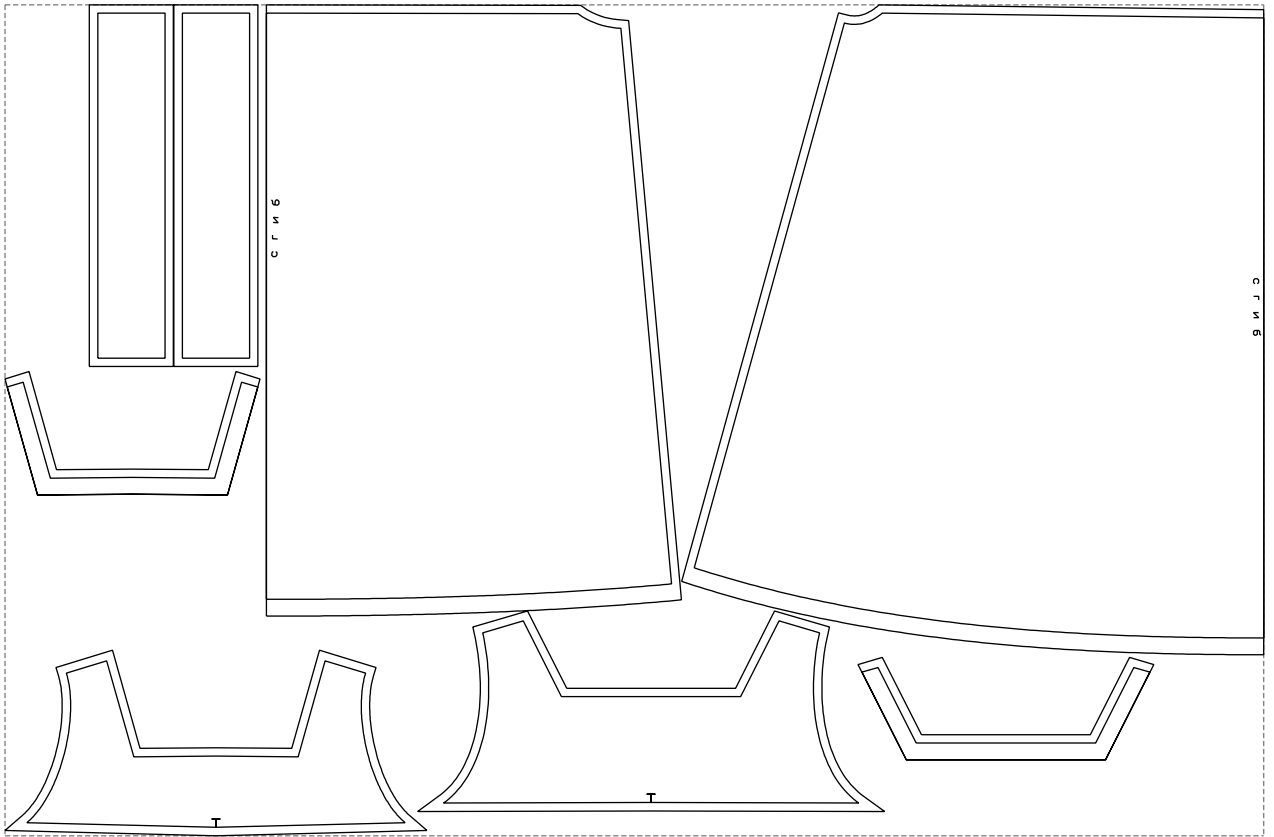

Not for print

Paper size: A4, size:1378.87 x1006.90 mm

# Example

size:1499.00 x989.83 mm

Maneken =1 ver.0

rz\_1=170

rz\_16=108

rz\_17=92.5

rz\_18=89.2

rz\_19=116