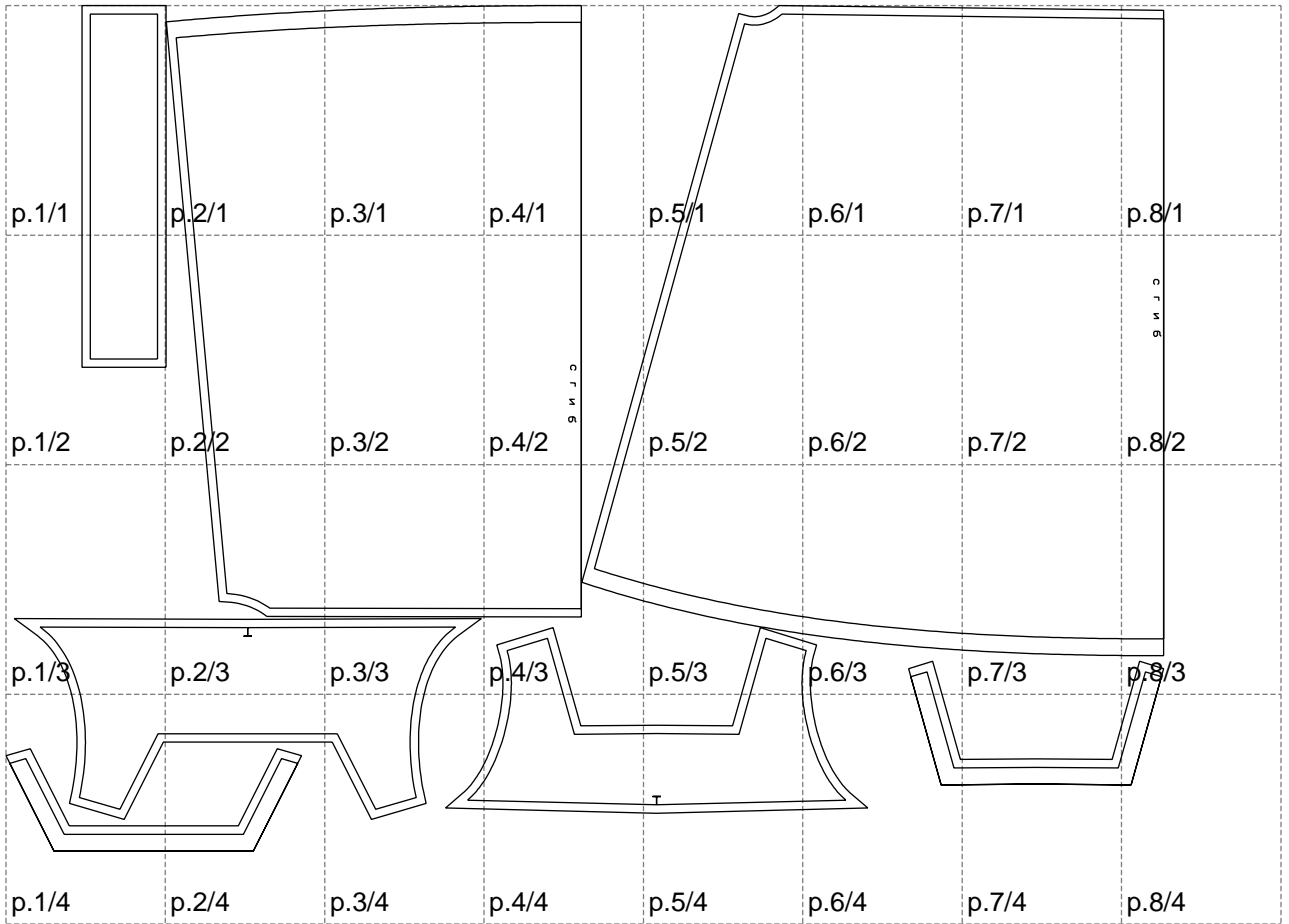

Not for print

Paper size: A4, size:1378.87 x1006.90 mm

# Example

size:1499.00 x989.83 mm

Maneken =1 ver.0

rz\_1=170

rz\_16=108

rz\_17=92.5

rz\_18=89.2

rz\_19=116

rz\_20=113

---

. . . . .  
. . . . .  
. . . . .