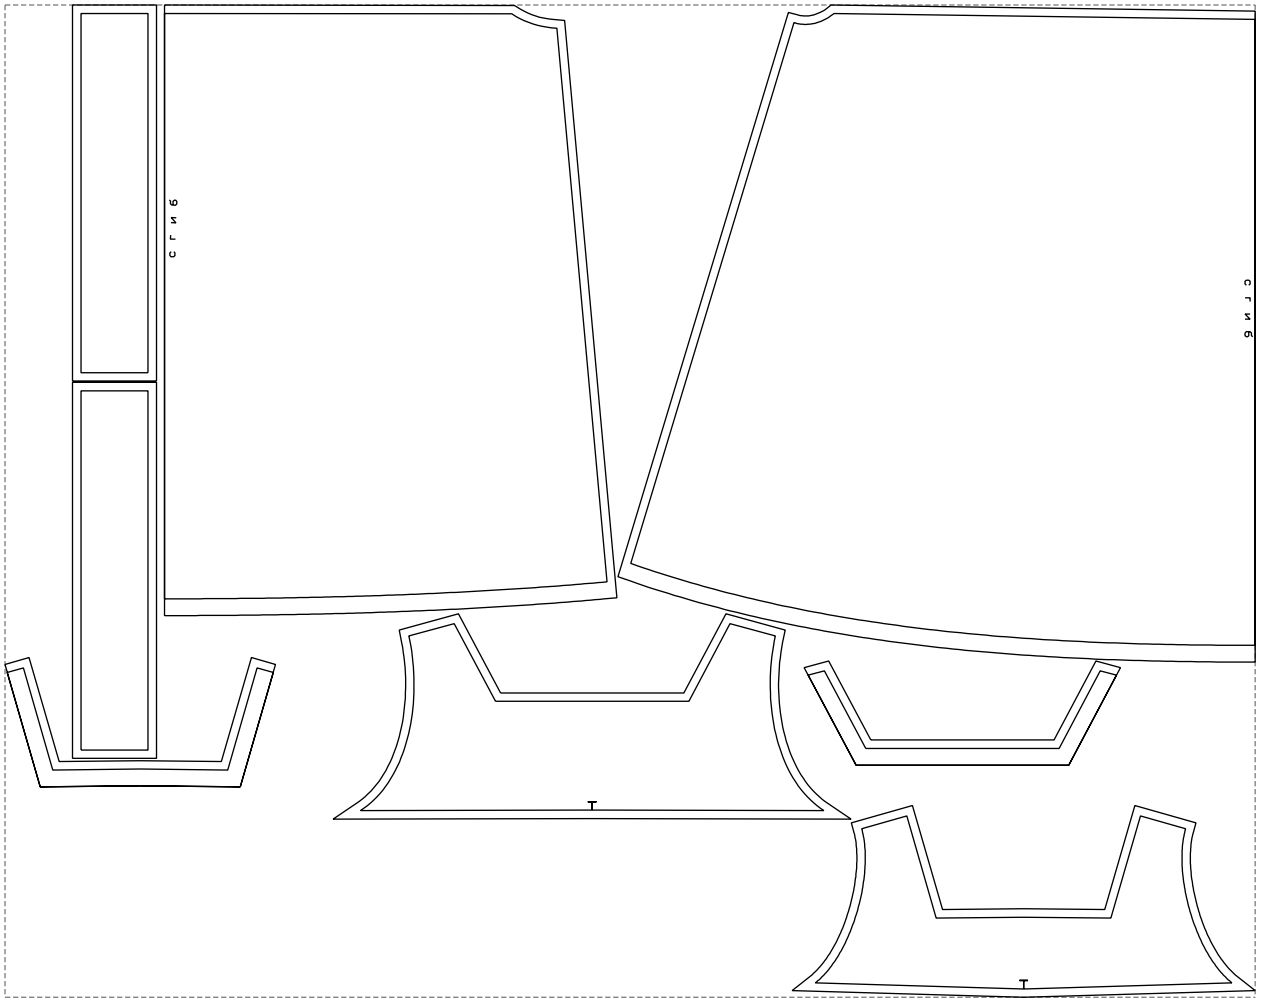

Not for print

Paper size: A4, size:1399.00 x1120.72 mm

# Example

size:1488.94 x1181.96 mm

Maneken =1 ver.0

rz\_1=170

rz\_16=120

rz\_17=104

rz\_18=103.6

rz\_19=128

rz\_20=125.1

---

. . . . .  
. . . . .  
. . . . .