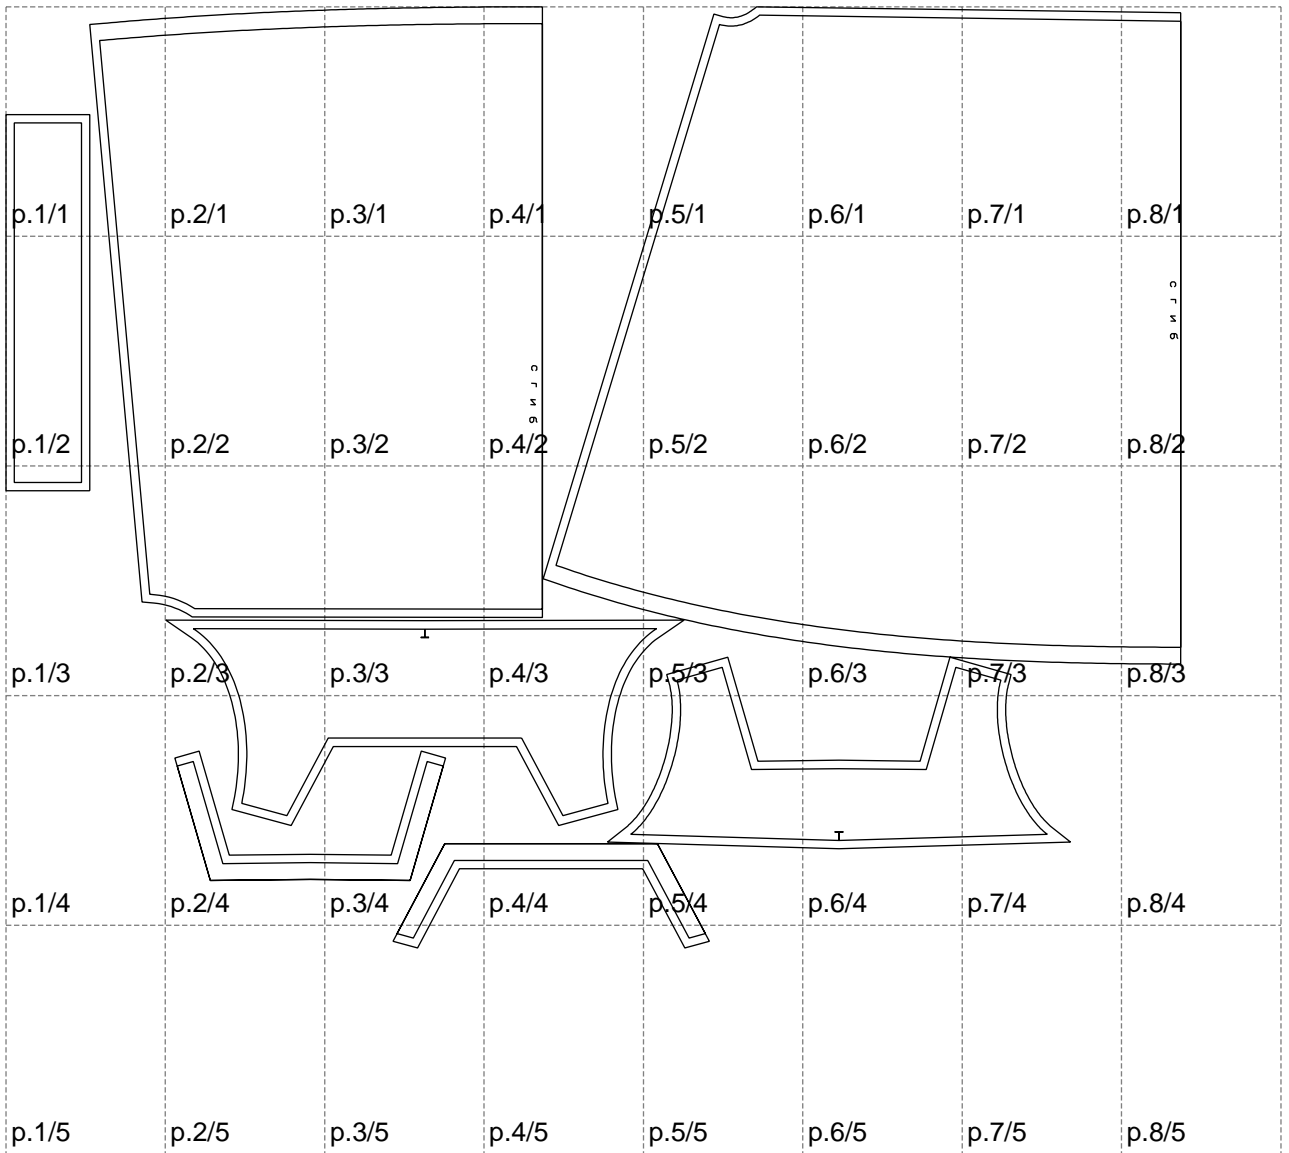

Not for print

Paper size: A4, size:1399.00 x1120.72 mm

# Example

size:1488.94 x1181.96 mm

Maneken =1 ver.0

rz\_1=170

rz\_16=120

rz\_17=104

rz\_18=103.6

rz\_19=128

rz\_20=125.1

---

. . . . .  
. . . . .  
. . . . .