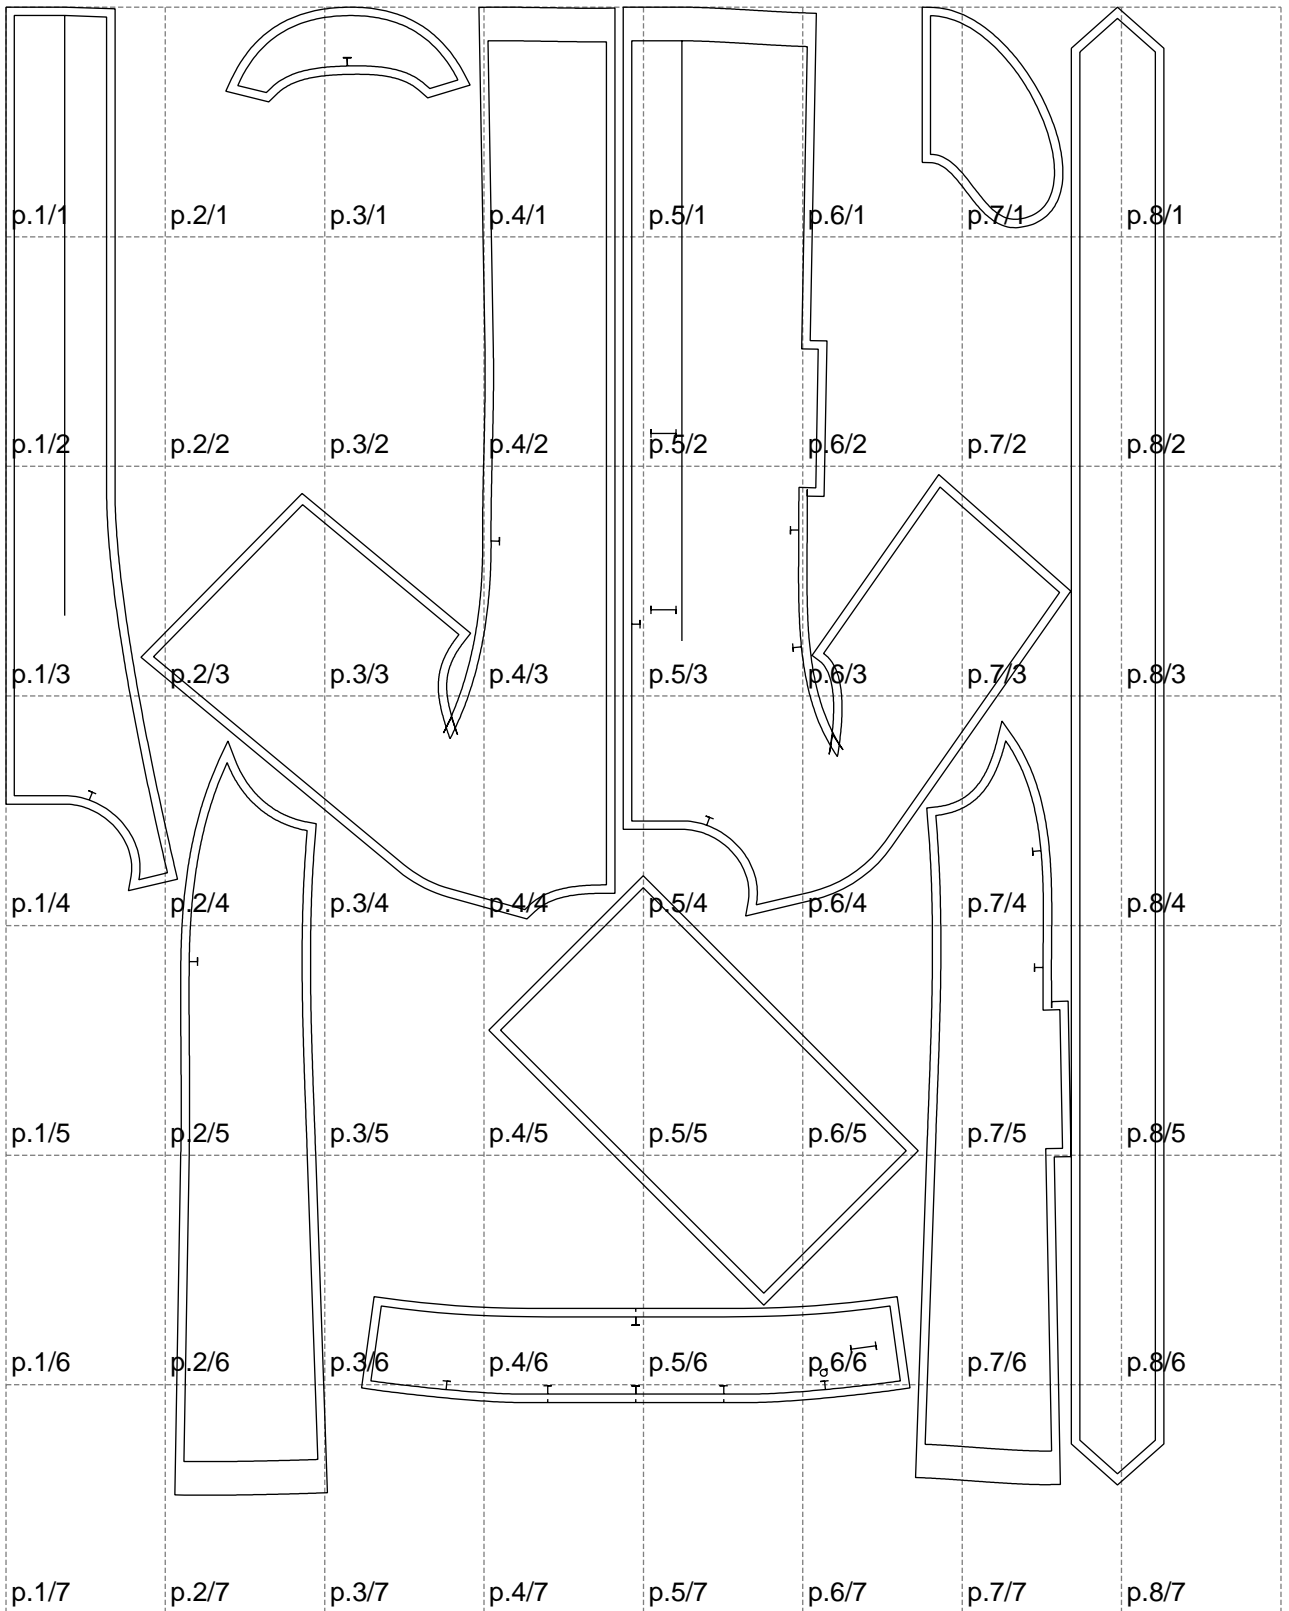

Not for print

Paper size: A4, size:1378.92 x1771.96 mm

# Example

size:391.37 x1759.66 mm

Maneken =1 ver.0

rz\_1=170

rz\_16=92

rz\_17=78.8

rz\_18=71.8

rz\_19=100

rz\_20=98.1

---

. . . . .  
. . . . .  
. . . . .