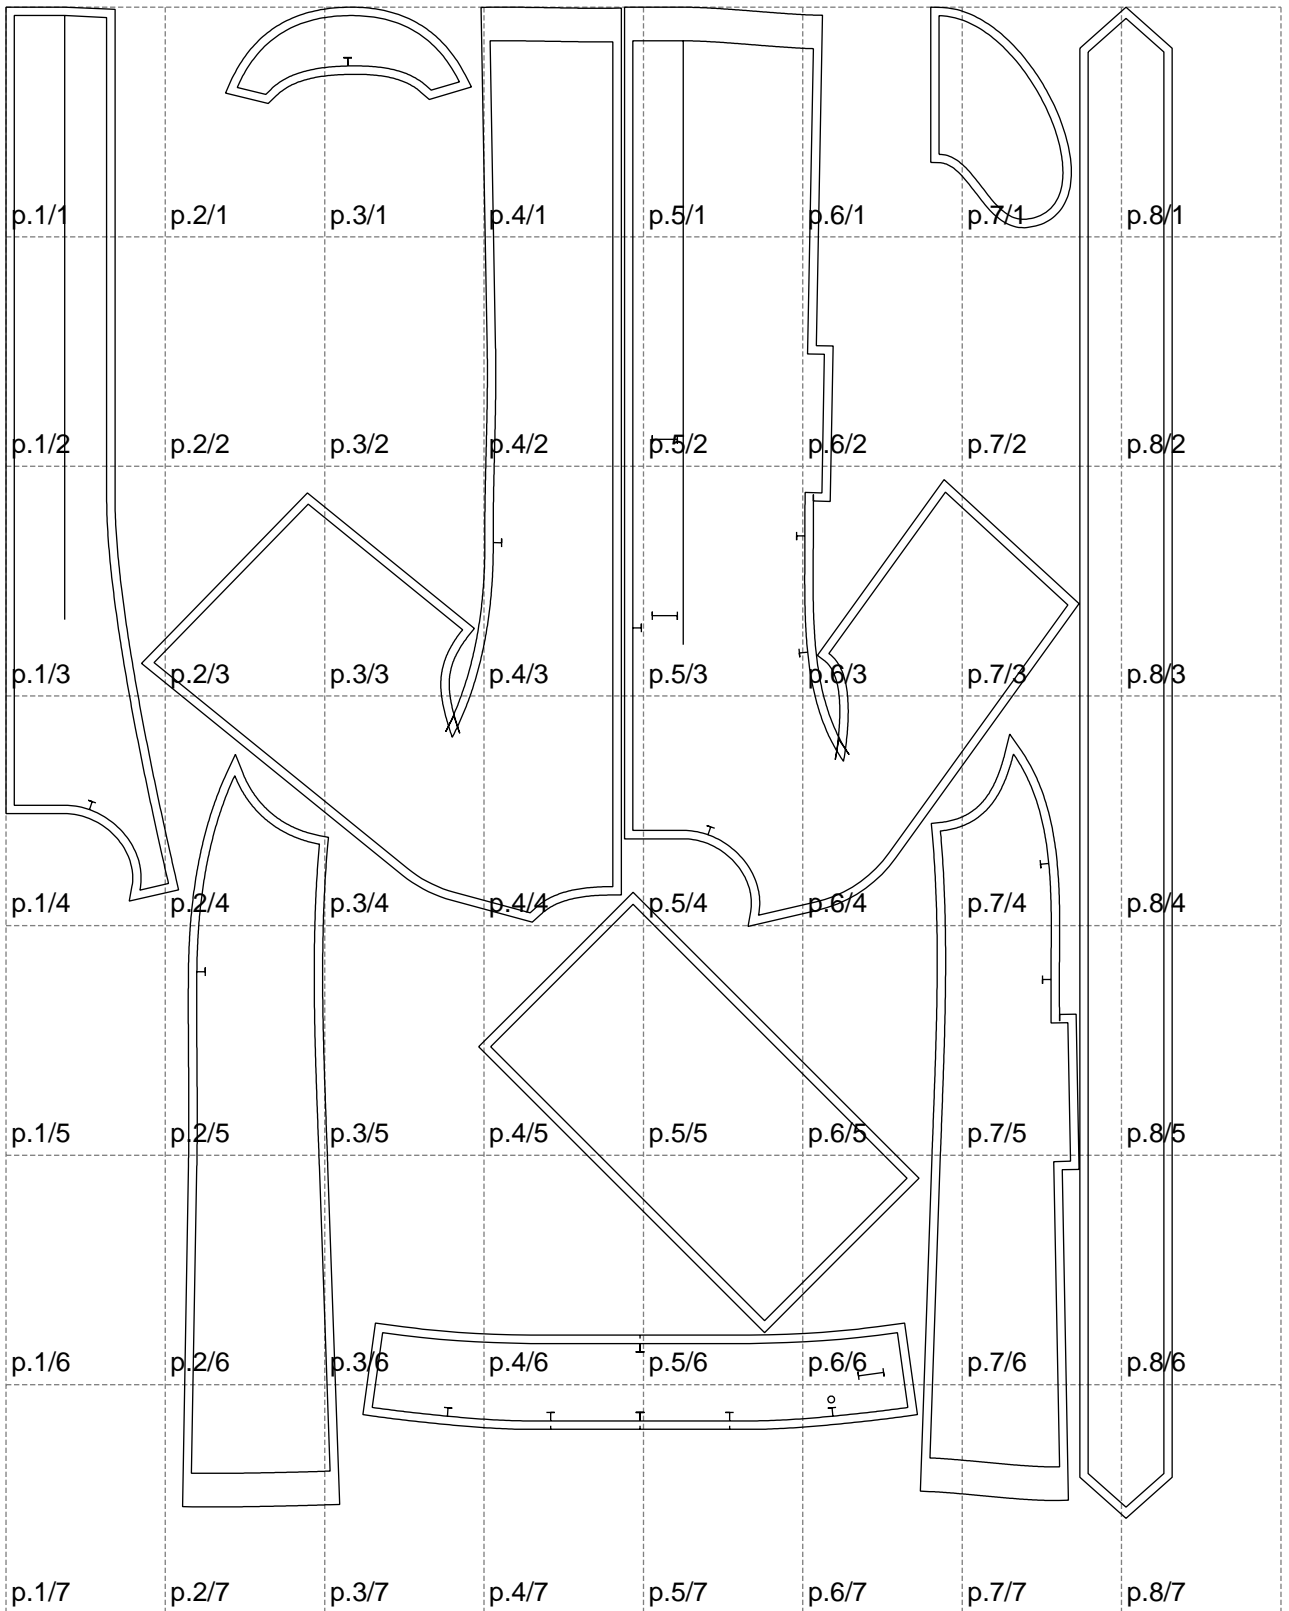

Not for print

Paper size: A4, size:1388.97 x1799.56 mm

# Example

size:393.57 x1799.56 mm

Maneken =1 ver.0

rz\_1=170

rz\_16=96

rz\_17=82

rz\_18=76

rz\_19=104

rz\_20=101.8

---

. . . . .  
. . . . .  
. . . . .