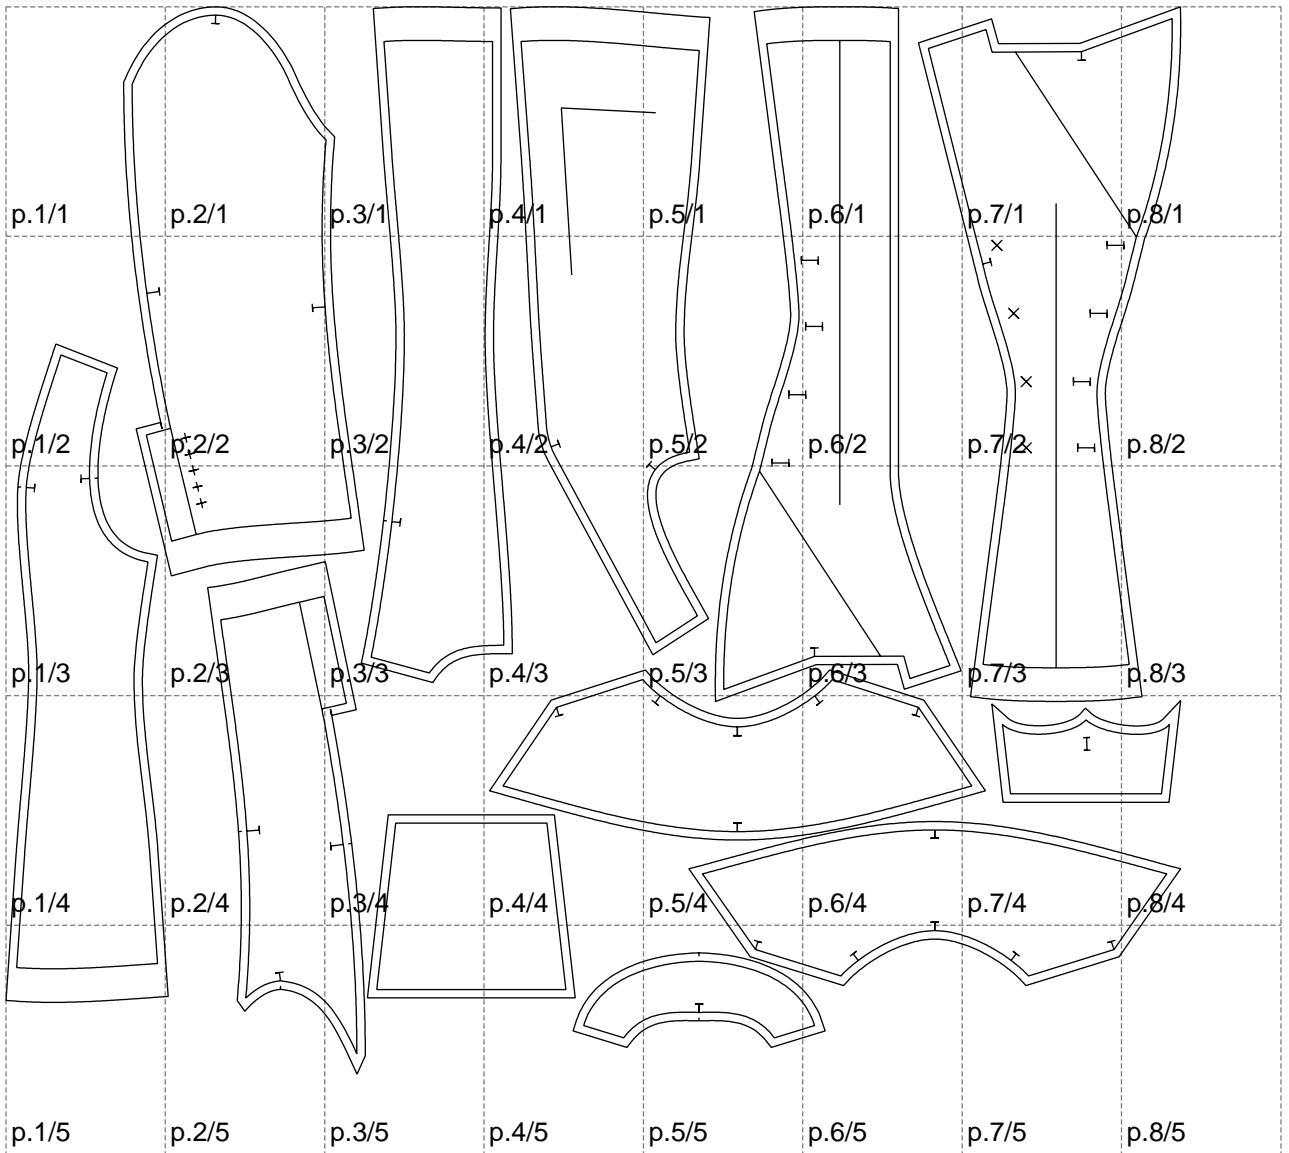

Not for print

Paper size: A4, size:1399.00 x1270.93 mm

# Example

size:1488.99 x2347.82 mm

Maneken =1 ver.0

rz\_1=170

rz\_16=92

rz\_17=78.8

rz\_18=71.8

rz\_19=100

rz\_20=98.1

---

. . . . .  
. . . . .  
. . . . .