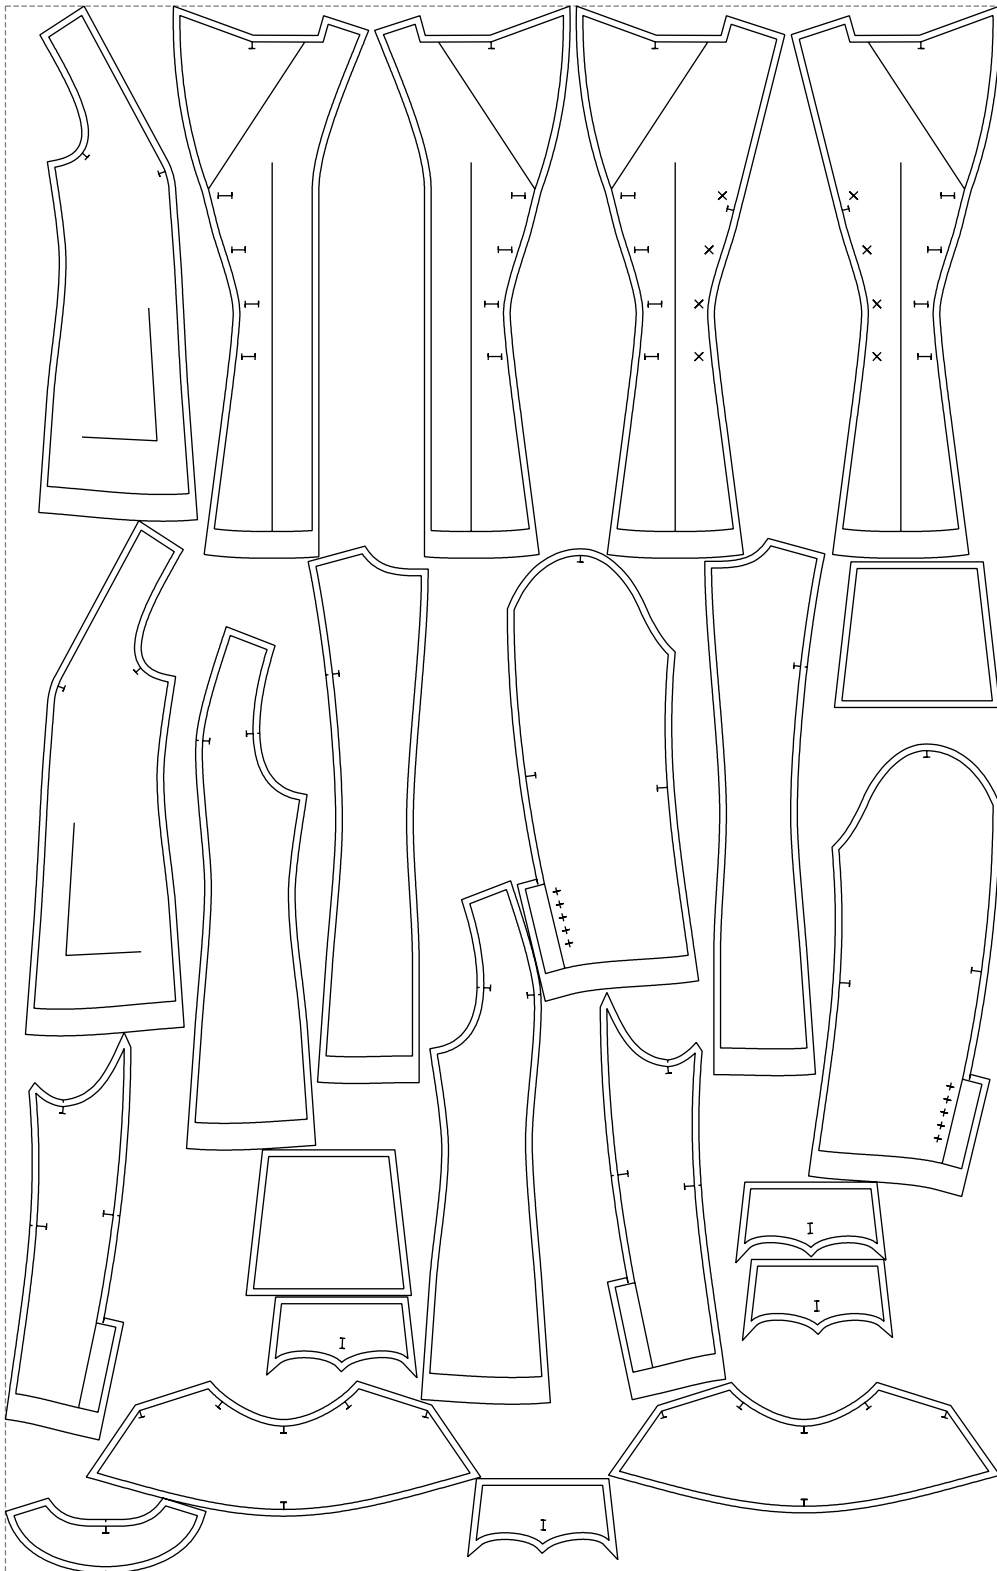

Not for print

Paper size: A4, size:1399.00 x1270.93 mm

# Example

size:1488.99 x2347.82 mm

Maneken =1 ver.0

rz\_1=170

rz\_16=92

rz\_17=78.8

rz\_18=71.8

rz\_19=100

rz\_20=98.1

---

. . . . .  
. . . . .  
. . . . .