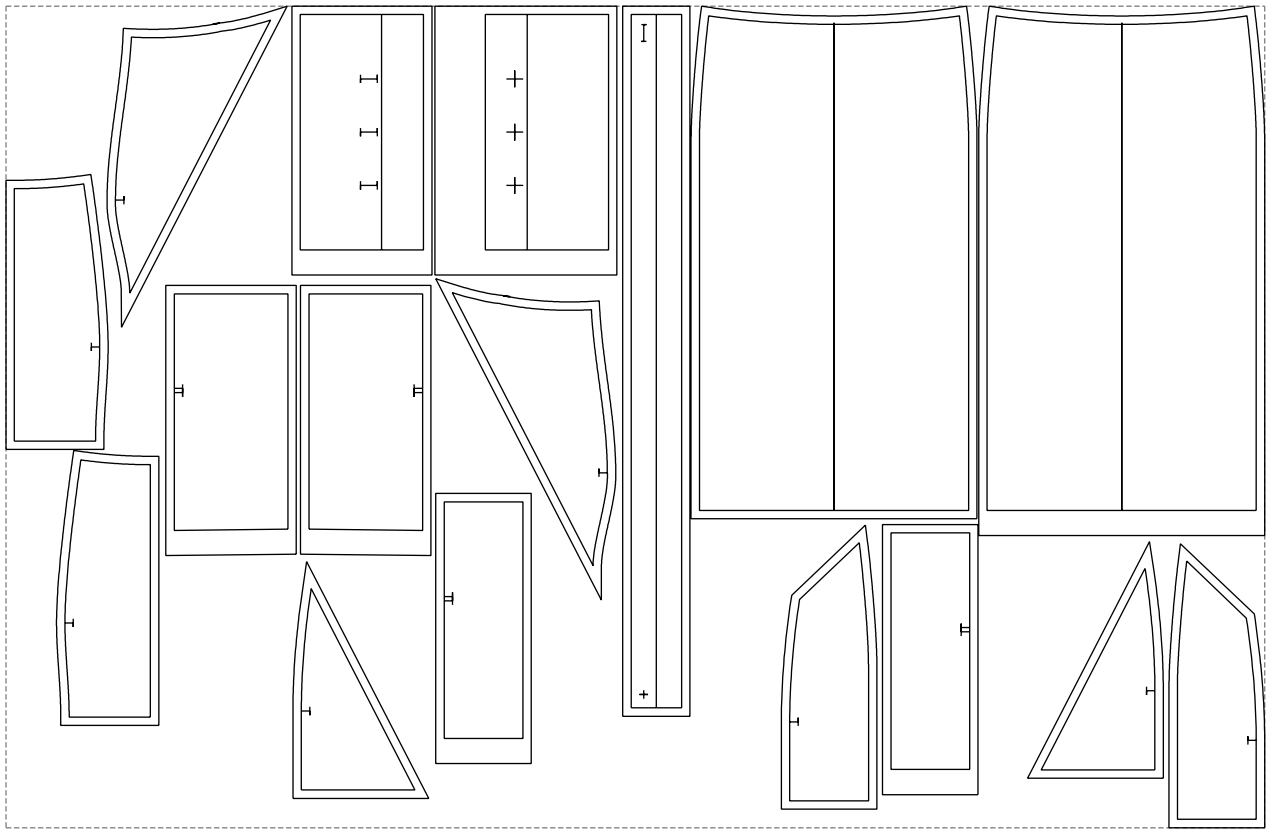

Not for print

Paper size: A4, size:1368.94 x975.79 mm

Example

size:1499.00 x978.78 mm

Maneken =1 ver.0

rz_1=170

rz_16=92

rz_17=78.8

rz_18=71.8

rz_19=100

rz_20=98.1

.
.
.