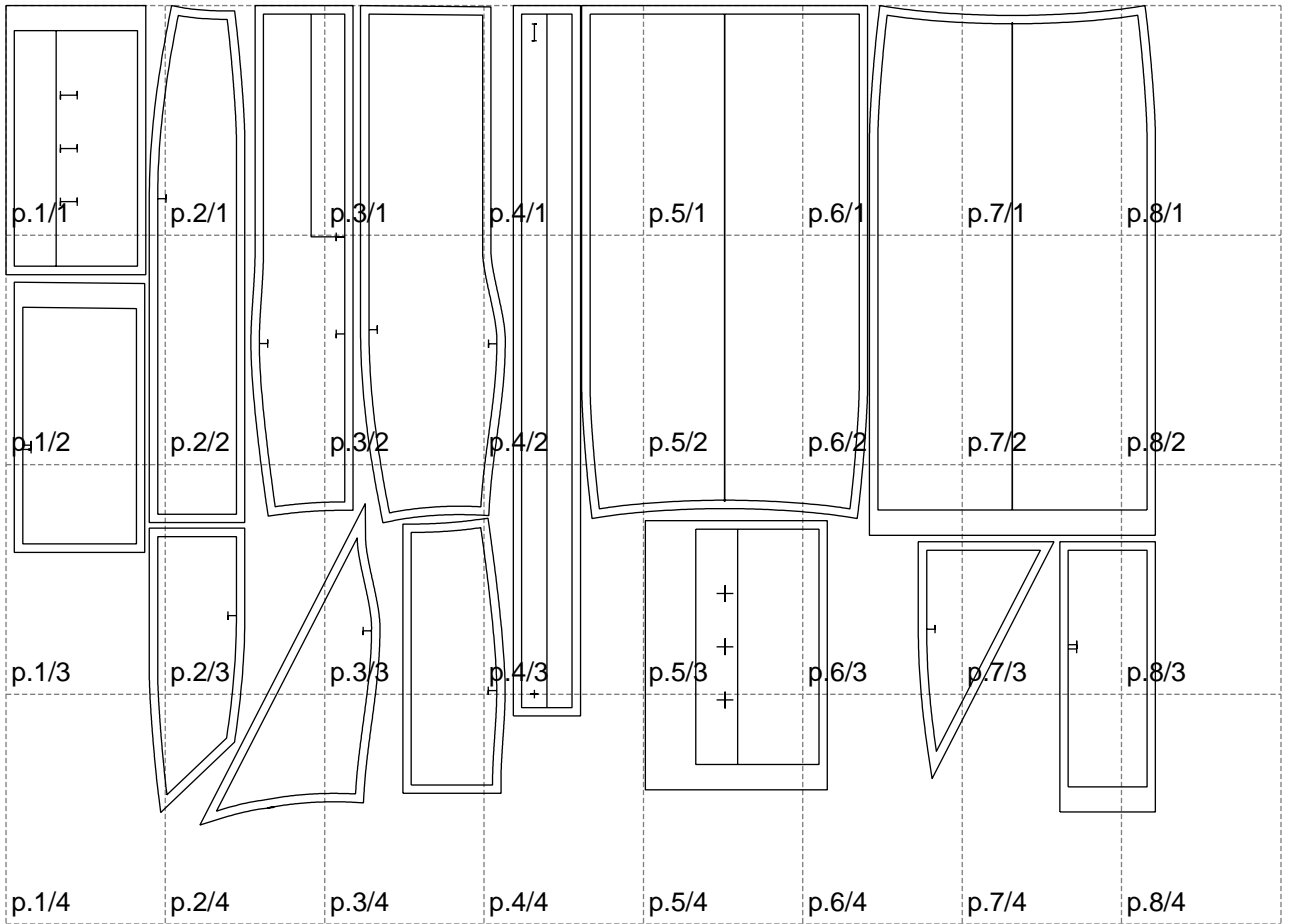

Not for print

Paper size: A4, size:1368.94 x975.79 mm

Example

size:1499.00 x978.78 mm

Maneken =1 ver.0

rz_1=170

rz_16=92

rz_17=78.8

rz_18=71.8

rz_19=100

rz_20=98.1

.
.
.