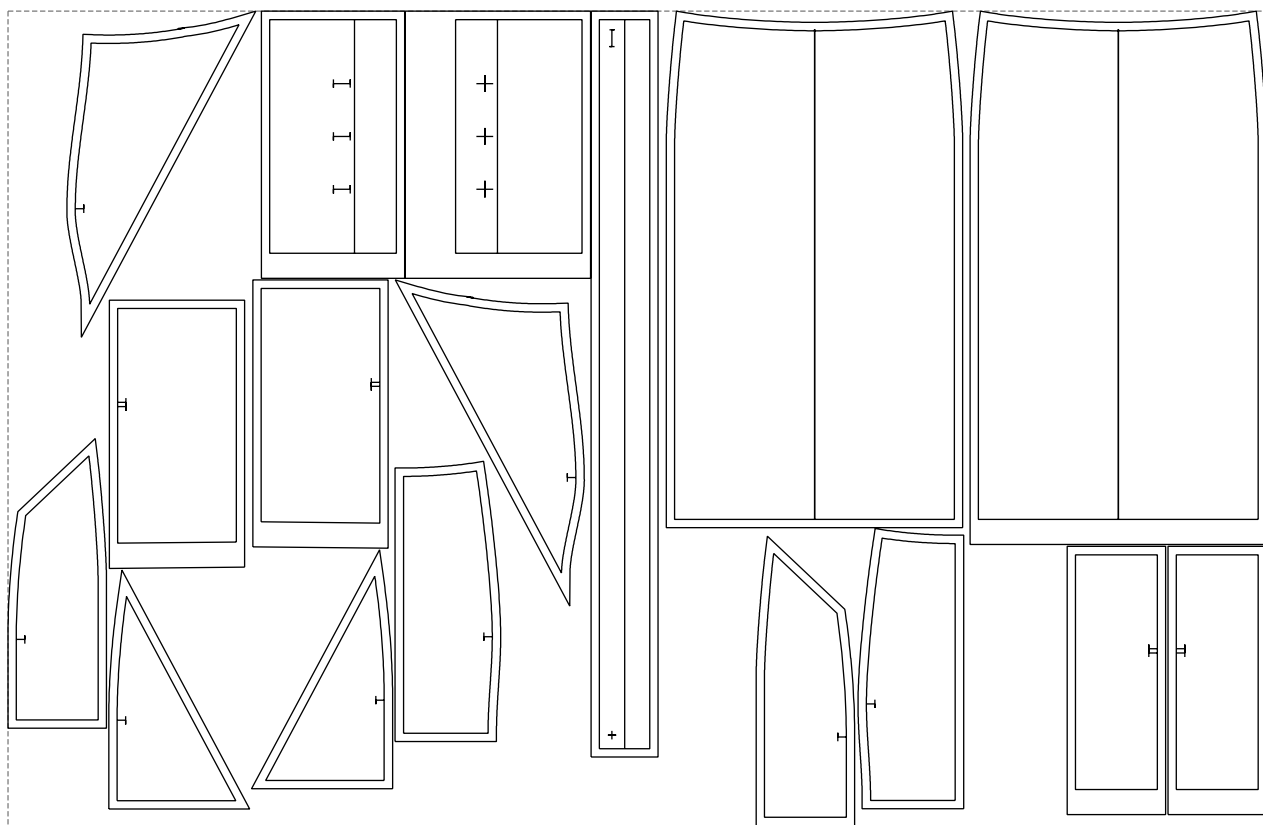

Not for print

Paper size: A4, size:1378.87 x990.78 mm

# Example

size:1499.00 x970.27 mm

Maneken =1 ver.0

rz\_1=170

rz\_16=96

rz\_17=82

rz\_18=76

rz\_19=104

rz\_20=101.8

---

. . . . .  
. . . . .  
. . . . .