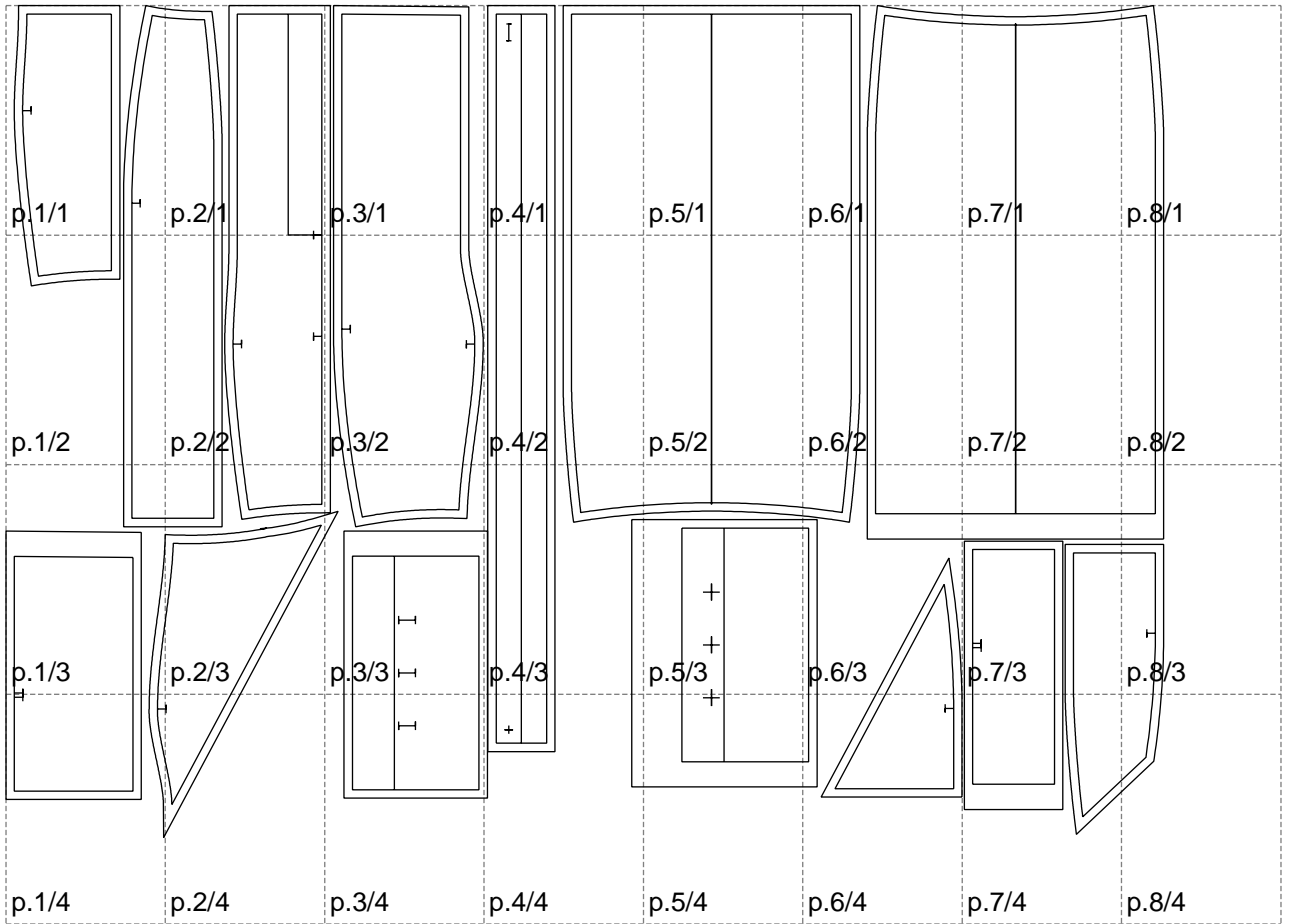

Not for print

Paper size: A4, size:1378.87 x990.78 mm

# Example

size:1499.00 x970.27 mm

Maneken =1 ver.0

rz\_1=170

rz\_16=96

rz\_17=82

rz\_18=76

rz\_19=104

rz\_20=101.8

---

. . . . .  
. . . . .  
. . . . .