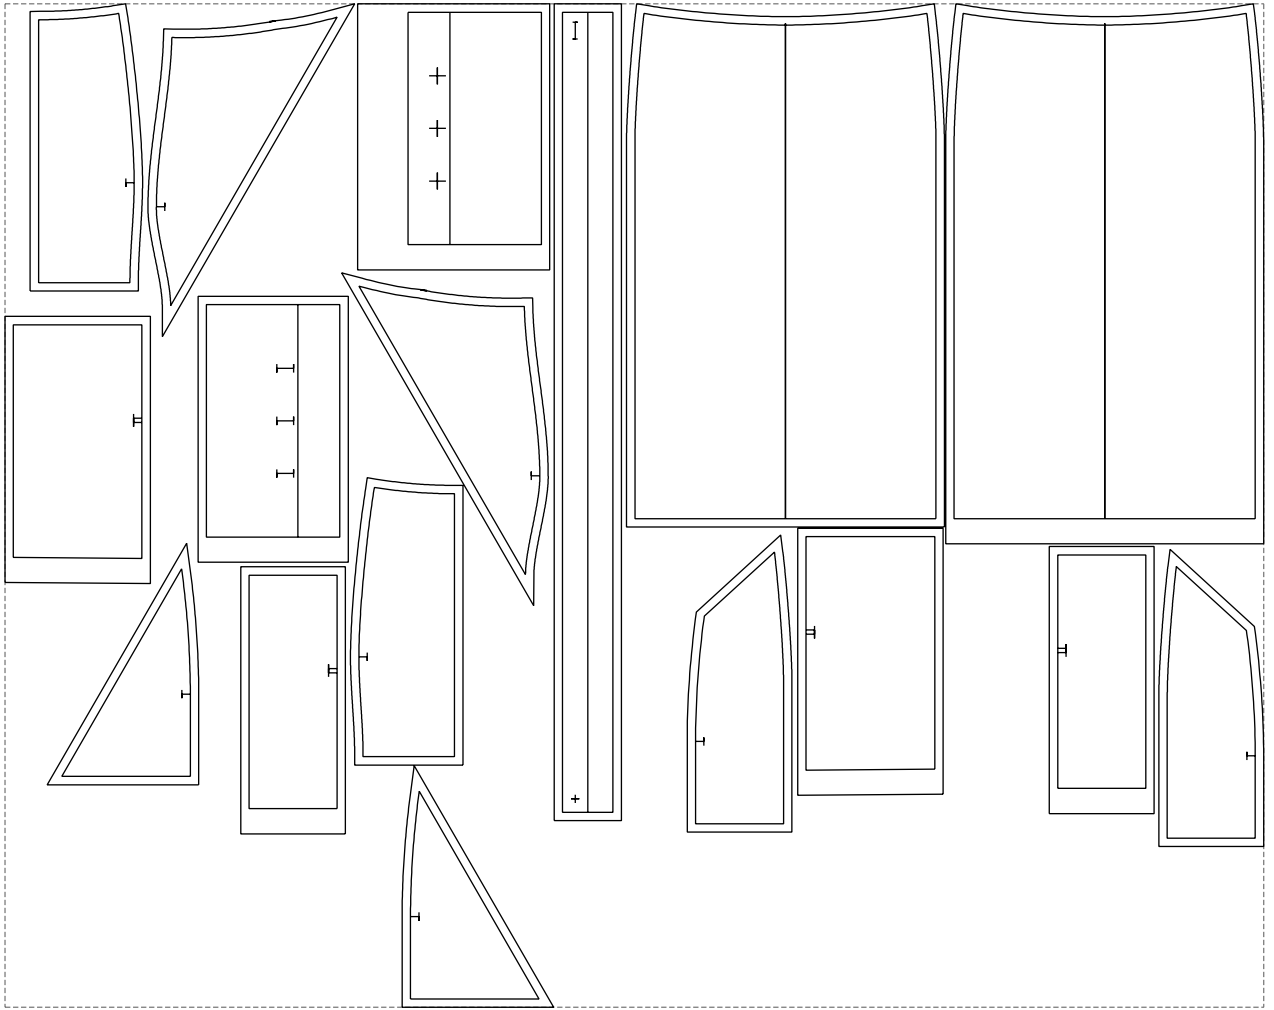

Not for print

Paper size: A4, size:1328.76 x1255.22 mm

# Example

size:1499.00 x1195.32 mm

Maneken =1 ver.0

rz\_1=170

rz\_16=104

rz\_17=88.9

rz\_18=84.4

rz\_19=112

rz\_20=109.3

---

. . . . .  
. . . . .  
. . . . .