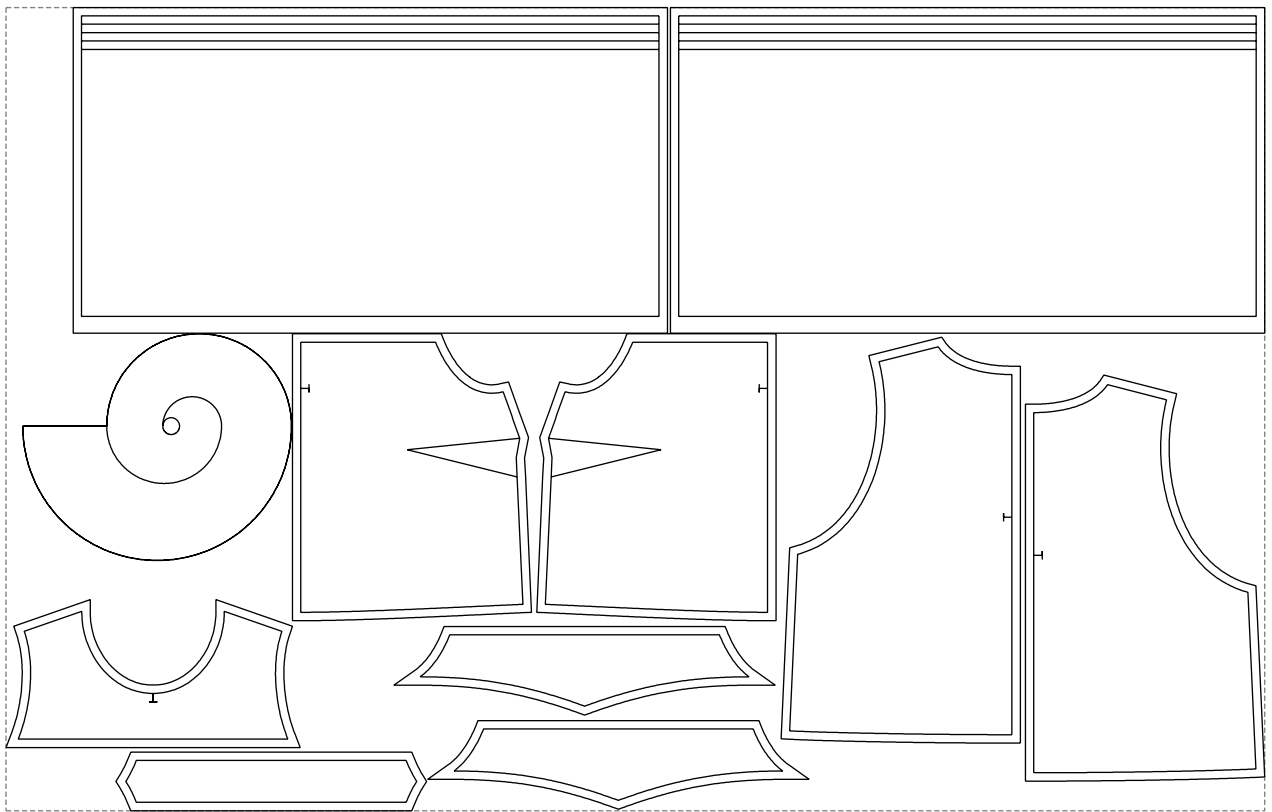

Not for print

Paper size: A4, size:1318.33 x616.57 mm

# Example

size:1499.00 x956.90 mm

Maneken =1 ver.0

rz\_1=170

rz\_16=96

rz\_17=82

rz\_18=76

rz\_19=104

rz\_20=101.8

---

. . . . .  
. . . . .  
. . . . .