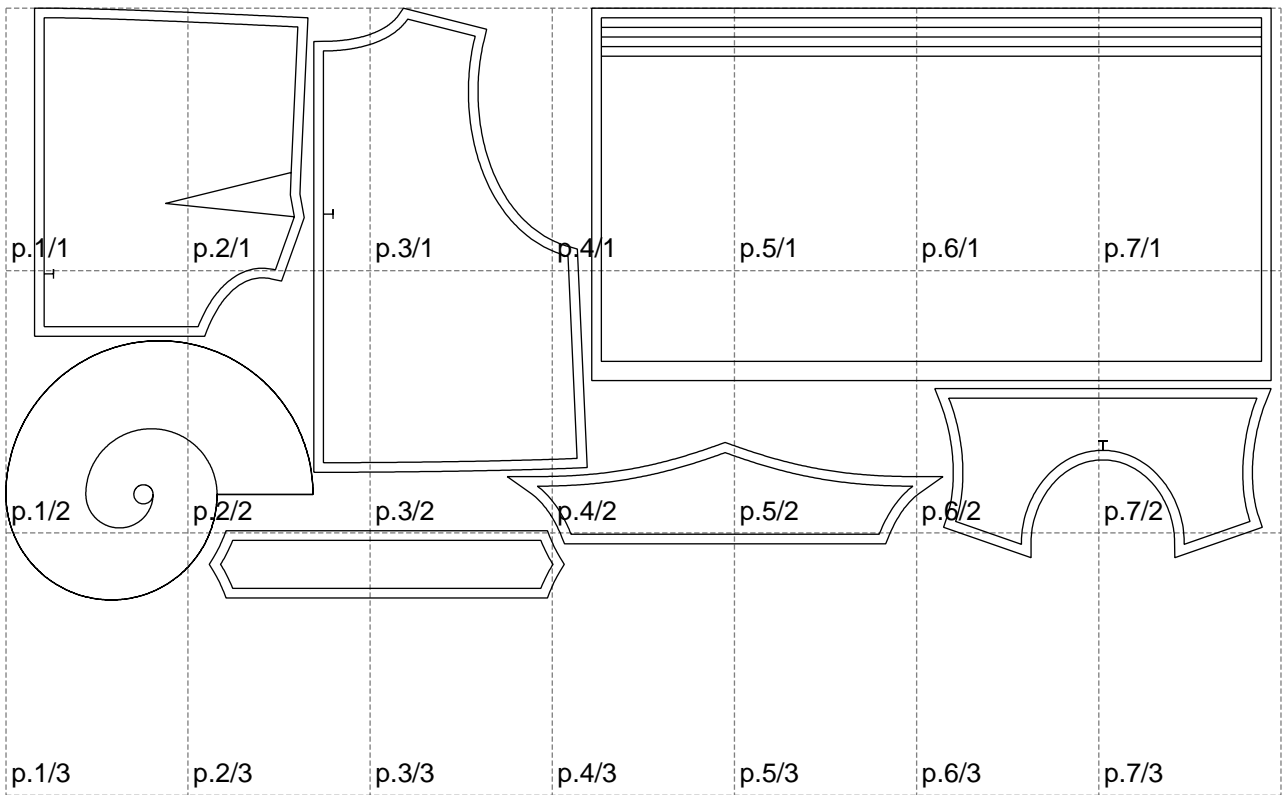

Not for print

Paper size: A4, size:1318.33 x616.57 mm

# Example

size:1499.00 x956.90 mm

Maneken =1 ver.0

rz\_1=170

rz\_16=96

rz\_17=82

rz\_18=76

rz\_19=104

rz\_20=101.8

---

. . . . .  
. . . . .  
. . . . .