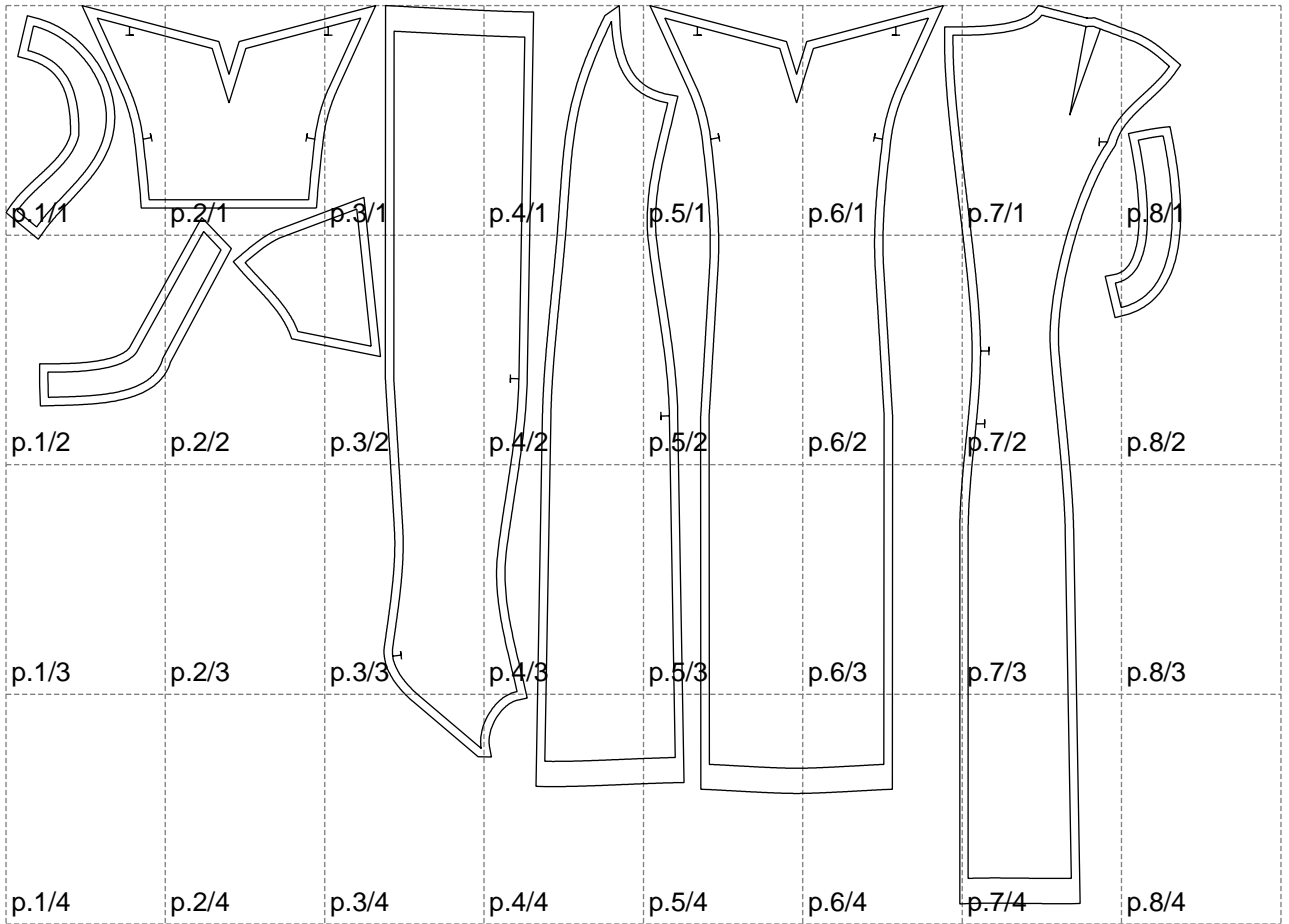

Not for print

Paper size: A4, size:1399.00 x1069.82 mm

# Example

size:1499.00 x1780.35 mm

Maneken =1 ver.0

rz\_1=170

rz\_16=92

rz\_17=78.8

rz\_18=71.8

rz\_19=100

rz\_20=98.1

---

. . . . .  
. . . . .  
. . . . .