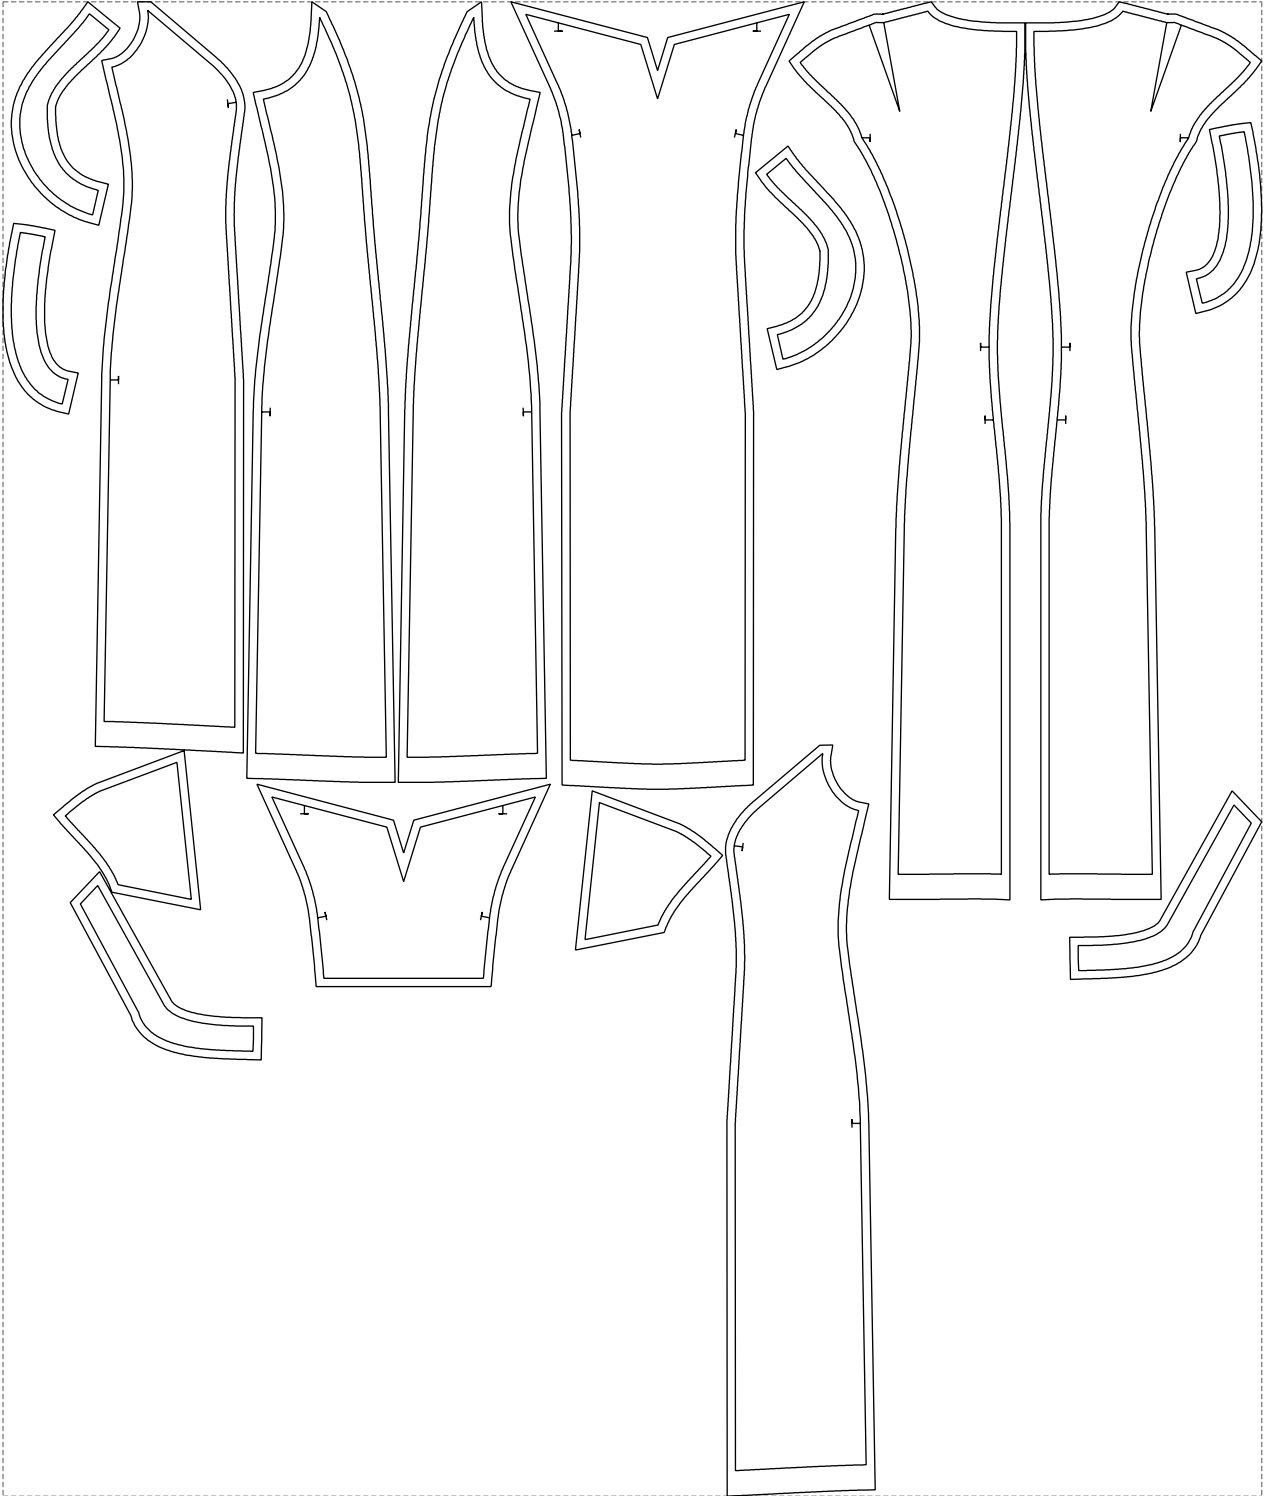

Not for print

Paper size: A4, size:1399.00 x1069.82 mm

# Example

size:1499.00 x1780.35 mm

Maneken =1 ver.0

rz\_1=170

rz\_16=92

rz\_17=78.8

rz\_18=71.8

rz\_19=100