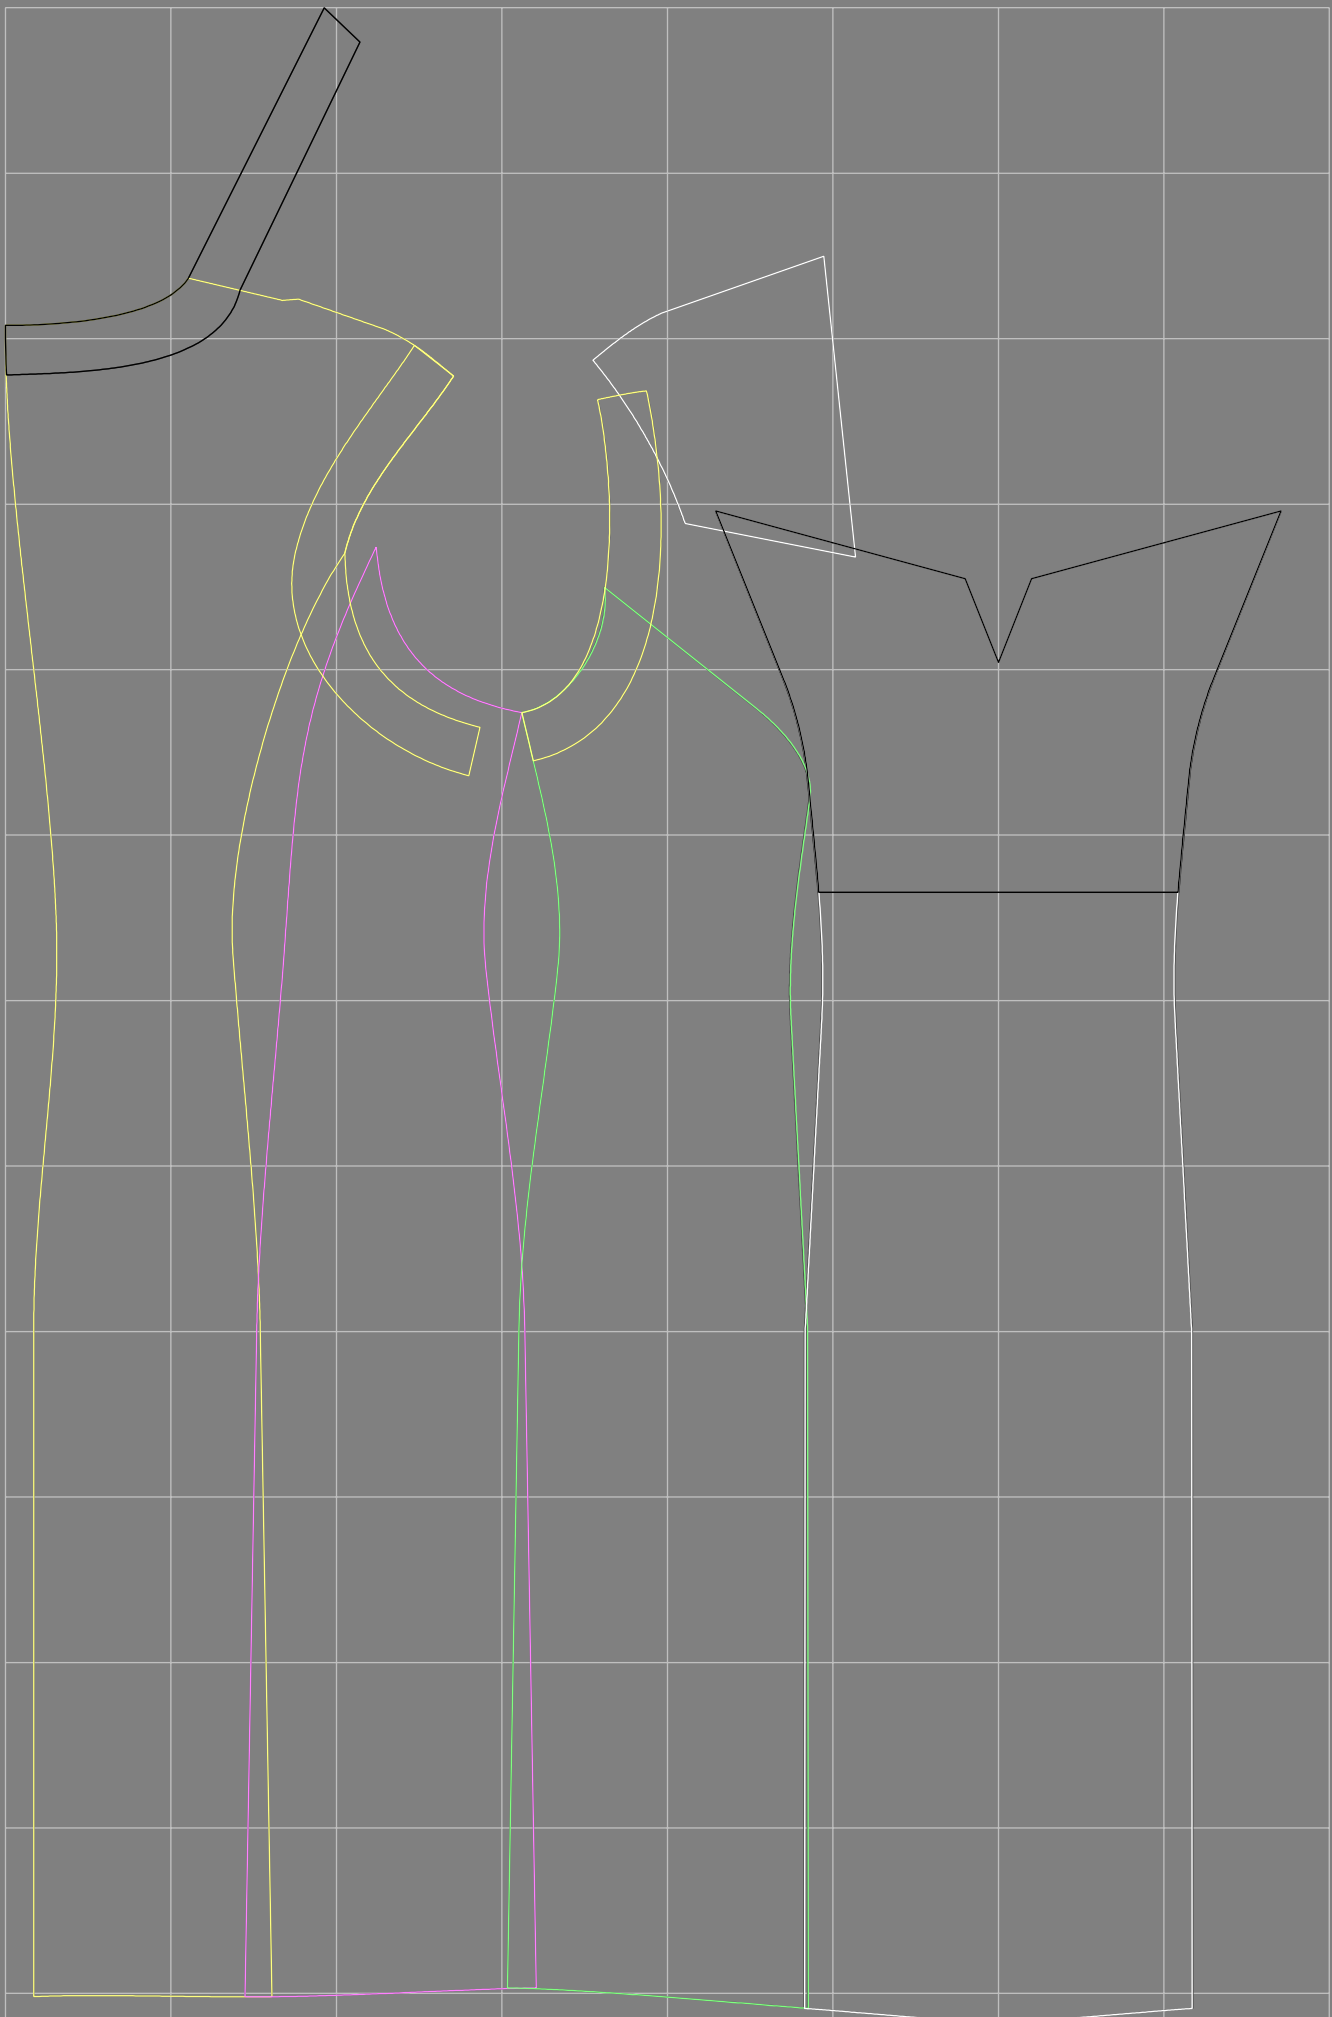

Not for print

Paper size: A4, size:1399.00 x1080.24 mm

Example

size:1499.00 x1824.28 mm

Maneken =1 ver.0

rz_1=170

rz_16=108

rz_17=92.5

rz_18=89.2

rz_19=116

rz_20=113

.
.
.