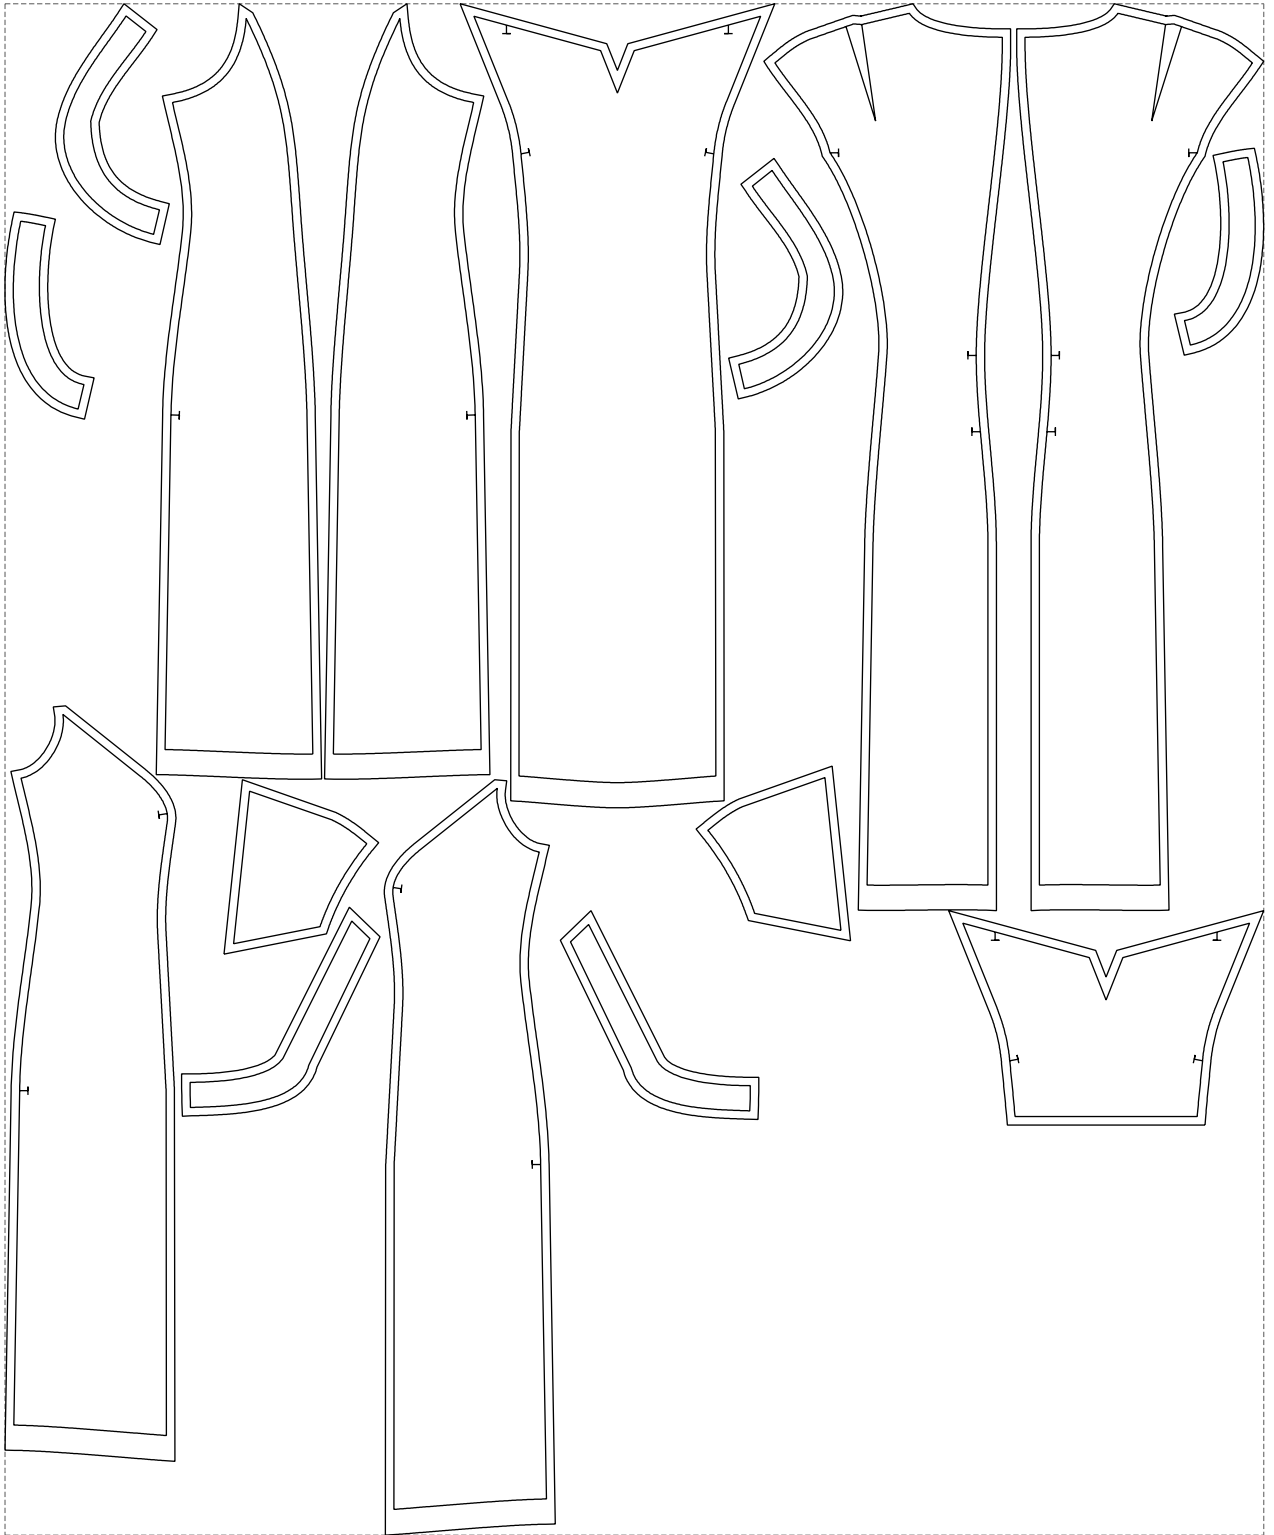

Not for print

Paper size: A4, size:1399.00 x1080.24 mm

Example

size:1499.00 x1824.28 mm

Maneken =1 ver.0

rz_1=170

rz_16=108

rz_17=92.5

rz_18=89.2

rz_19=116

rz_20=113

.
.
.