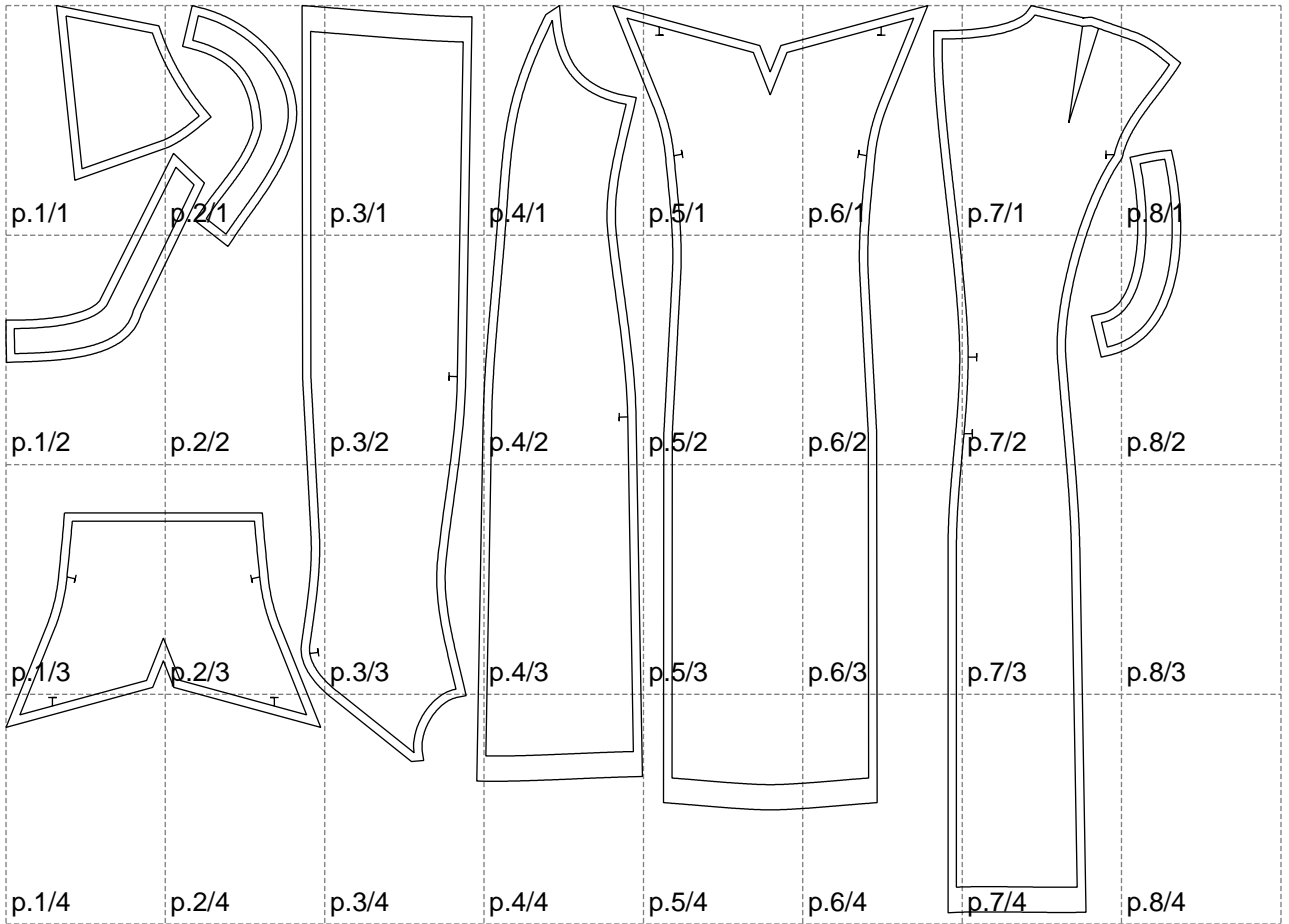

Not for print

Paper size: A4, size:1399.00 x1080.24 mm

Example

size:1499.00 x1824.28 mm

Maneken =1 ver.0

rz_1=170

rz_16=108

rz_17=92.5

rz_18=89.2

rz_19=116

rz_20=113

.
.
.