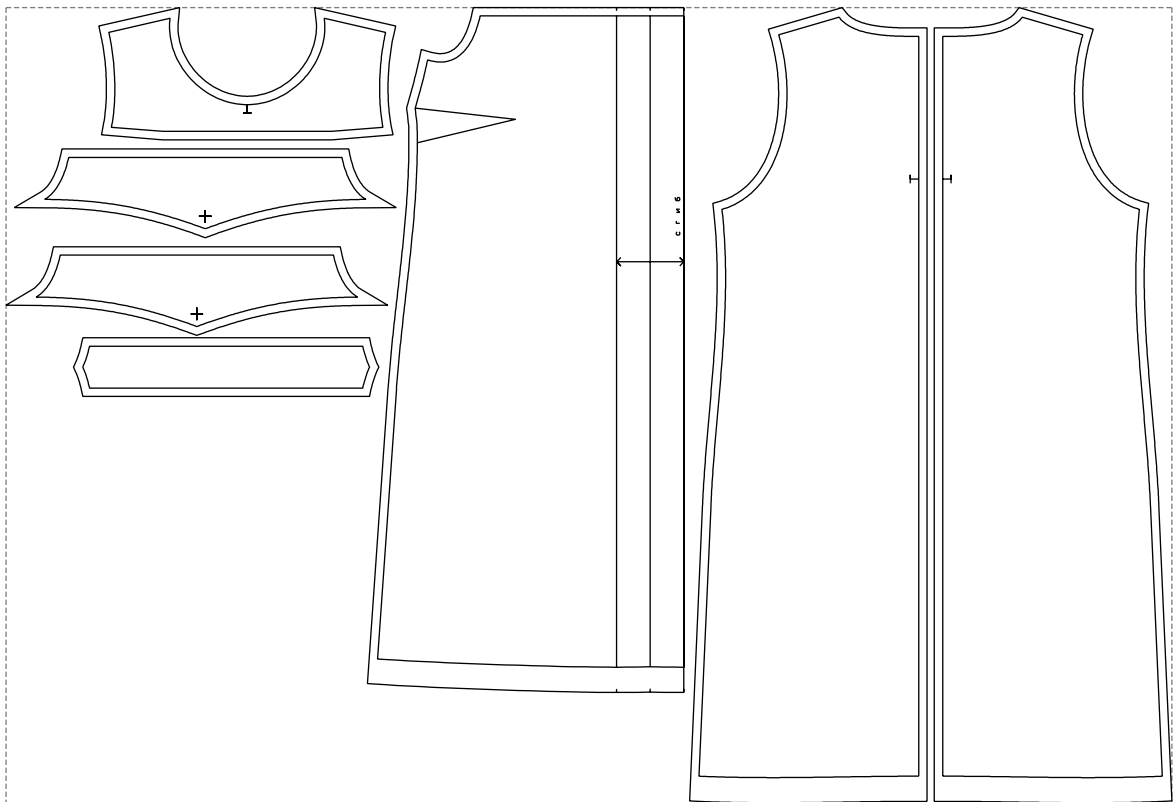

# Example

size:1388.56 x947.34 mm

Maneken =1 ver.0

rz\_1=170

rz\_16=88

rz\_17=75.6

rz\_18=67.6

rz\_19=96