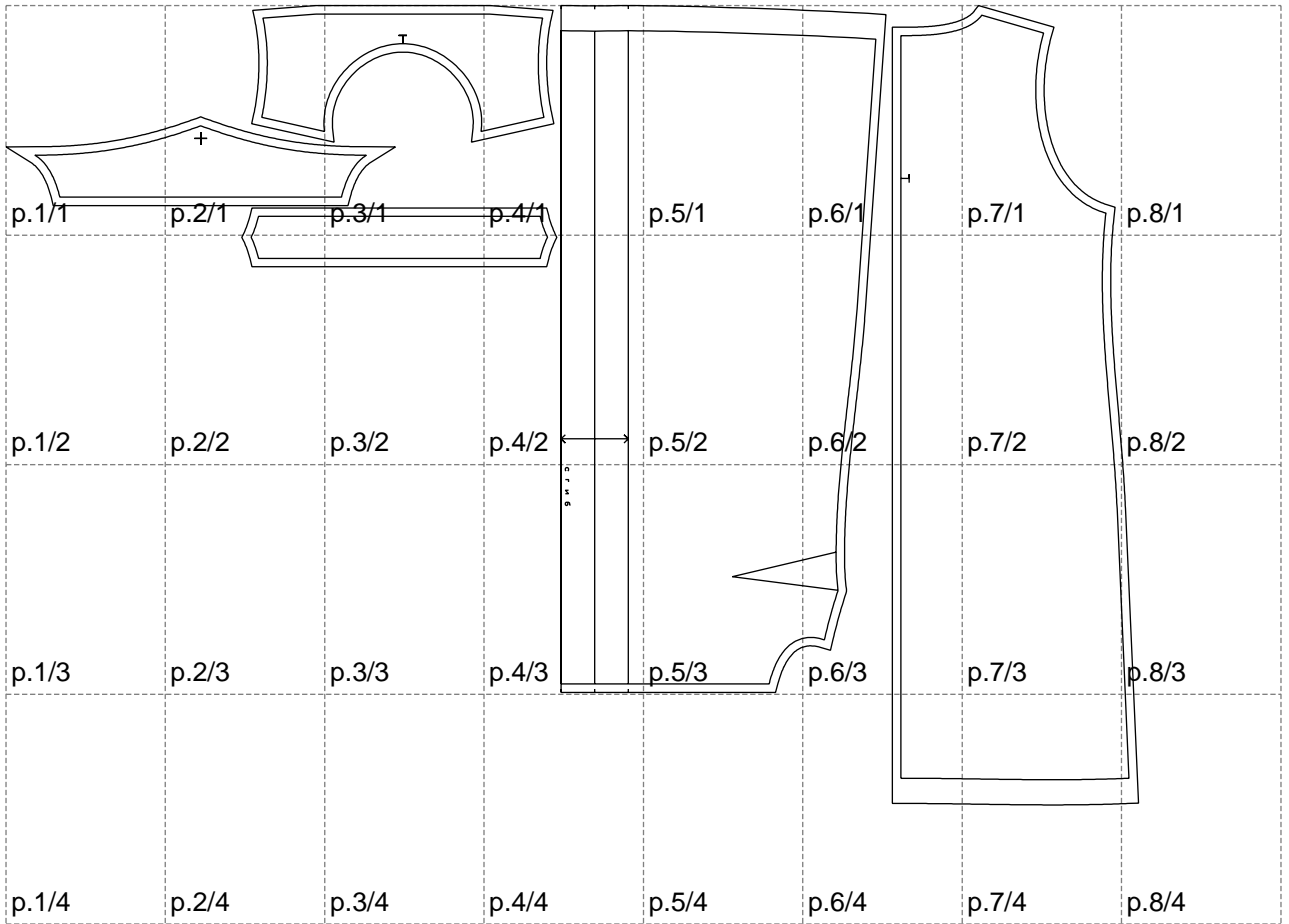

Not for print

Paper size: A4, size:1348.73 x951.85 mm

# Example

size:1428.66 x951.85 mm

Maneken =1 ver.0

rz\_1=170

rz\_16=92

rz\_17=78.8

rz\_18=71.8

rz\_19=100

rz\_20=98.1

---

. . . . .  
. . . . .  
. . . . .