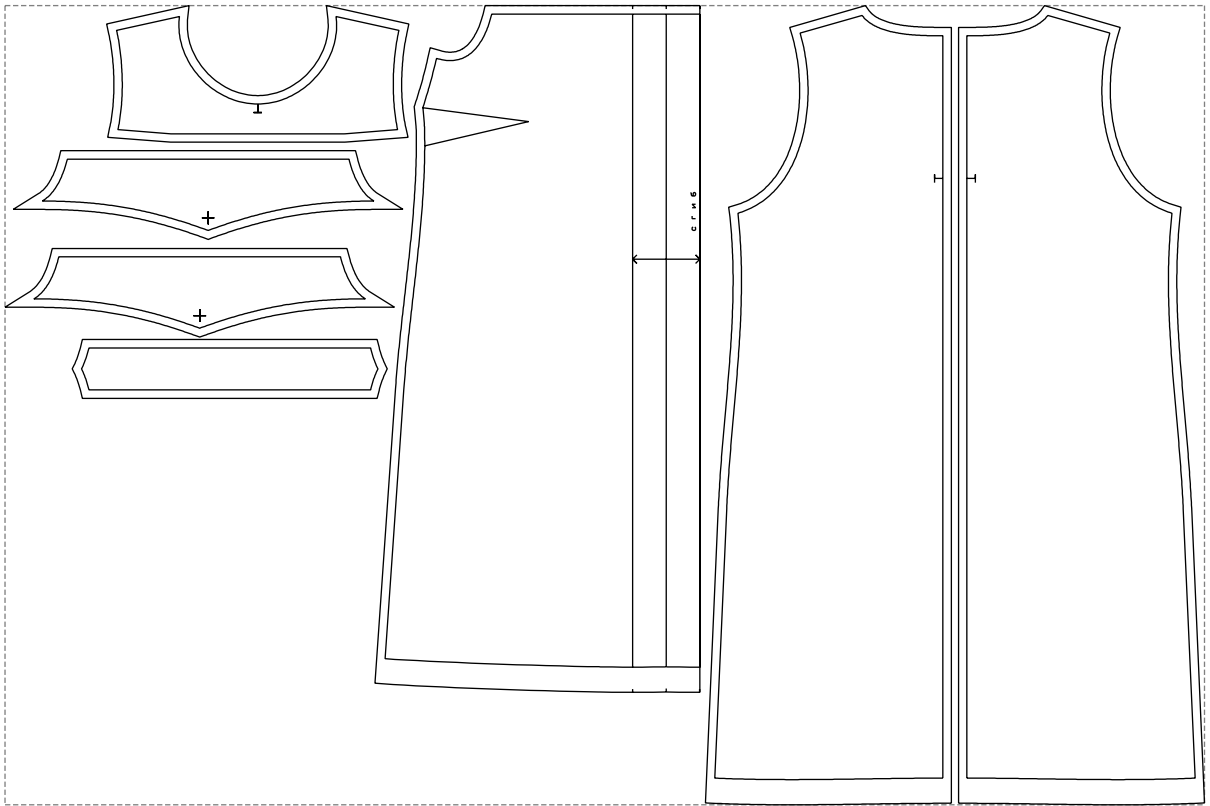

# Example

size:1428.66 x951.85 mm

Maneken =1 ver.0

rz\_1=170

rz\_16=92

rz\_17=78.8

rz\_18=71.8

rz\_19=100