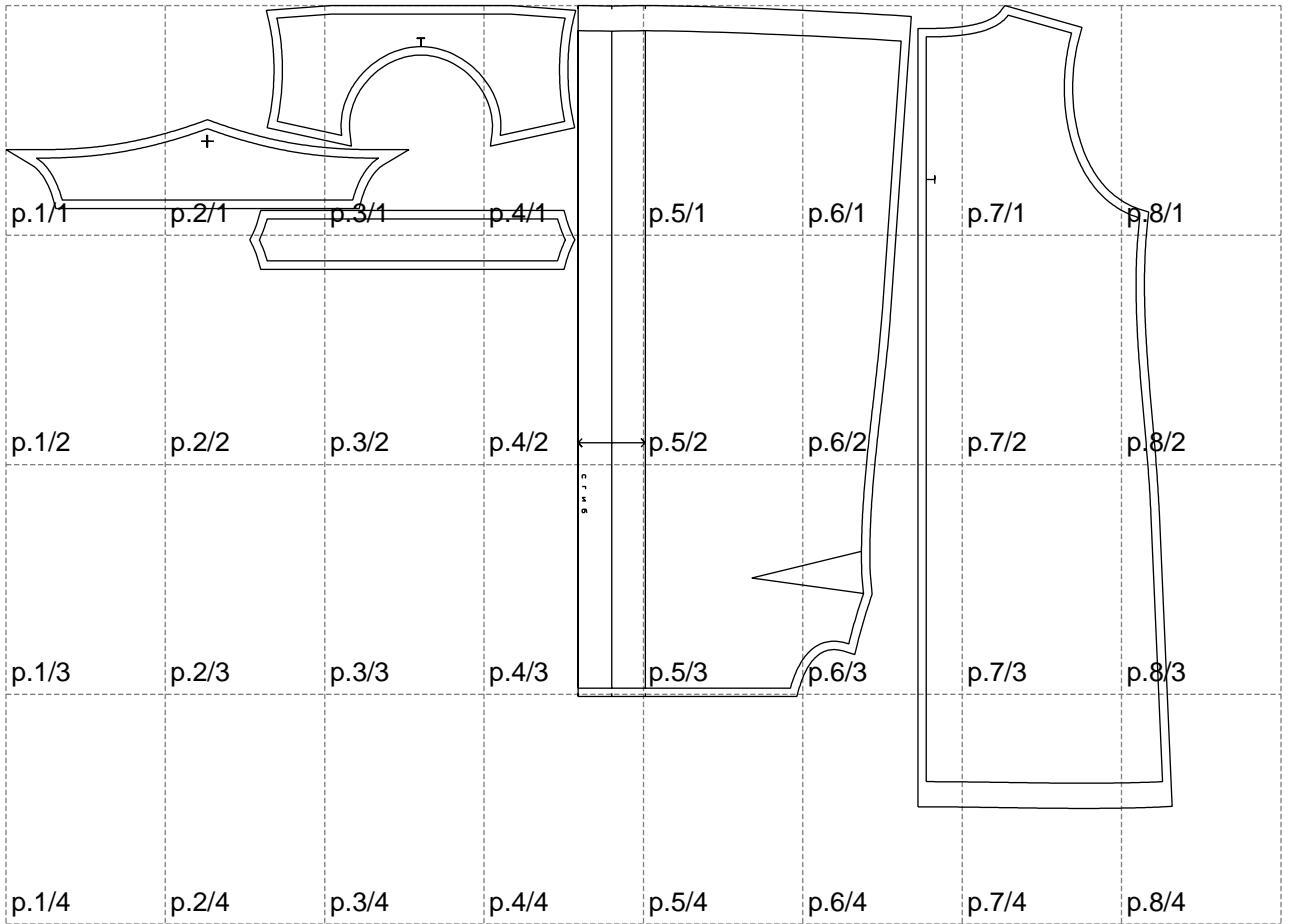

Not for print

Paper size: A4, size:1388.90 x956.00 mm

# Example

size:1478.82 x956.00 mm

Maneken =1 ver.0

rz\_1=170

rz\_16=96

rz\_17=82

rz\_18=76

rz\_19=104

rz\_20=101.8

---

. . . . .  
. . . . .  
. . . . .