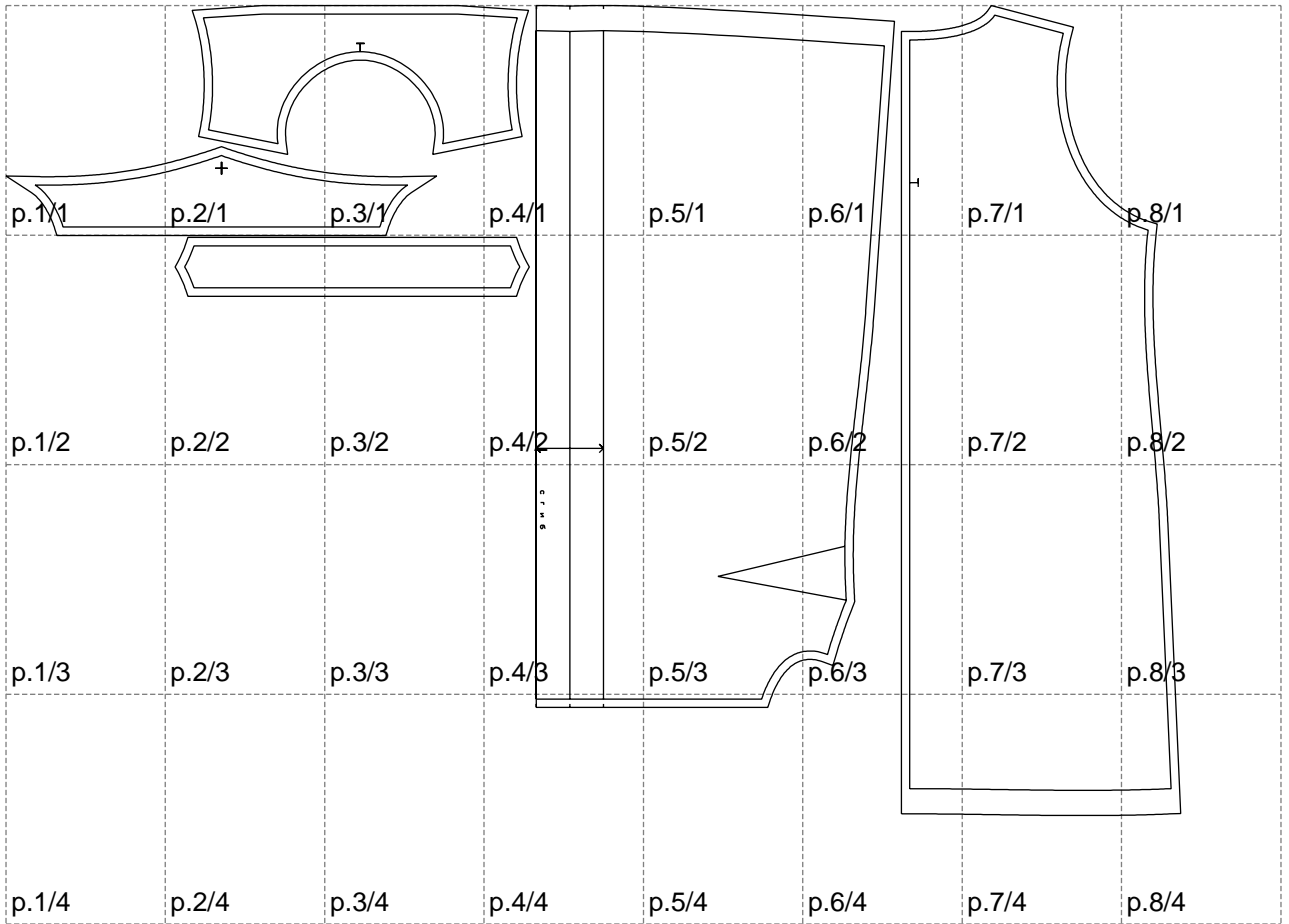

Not for print

Paper size: A4, size:1399.00 x964.52 mm

# Example

size:1499.00 x1018.06 mm

Maneken =1 ver.0

rz\_1=170

rz\_16=108

rz\_17=92.5

rz\_18=89.2

rz\_19=116

rz\_20=113

---

. . . . .  
. . . . .  
. . . . .