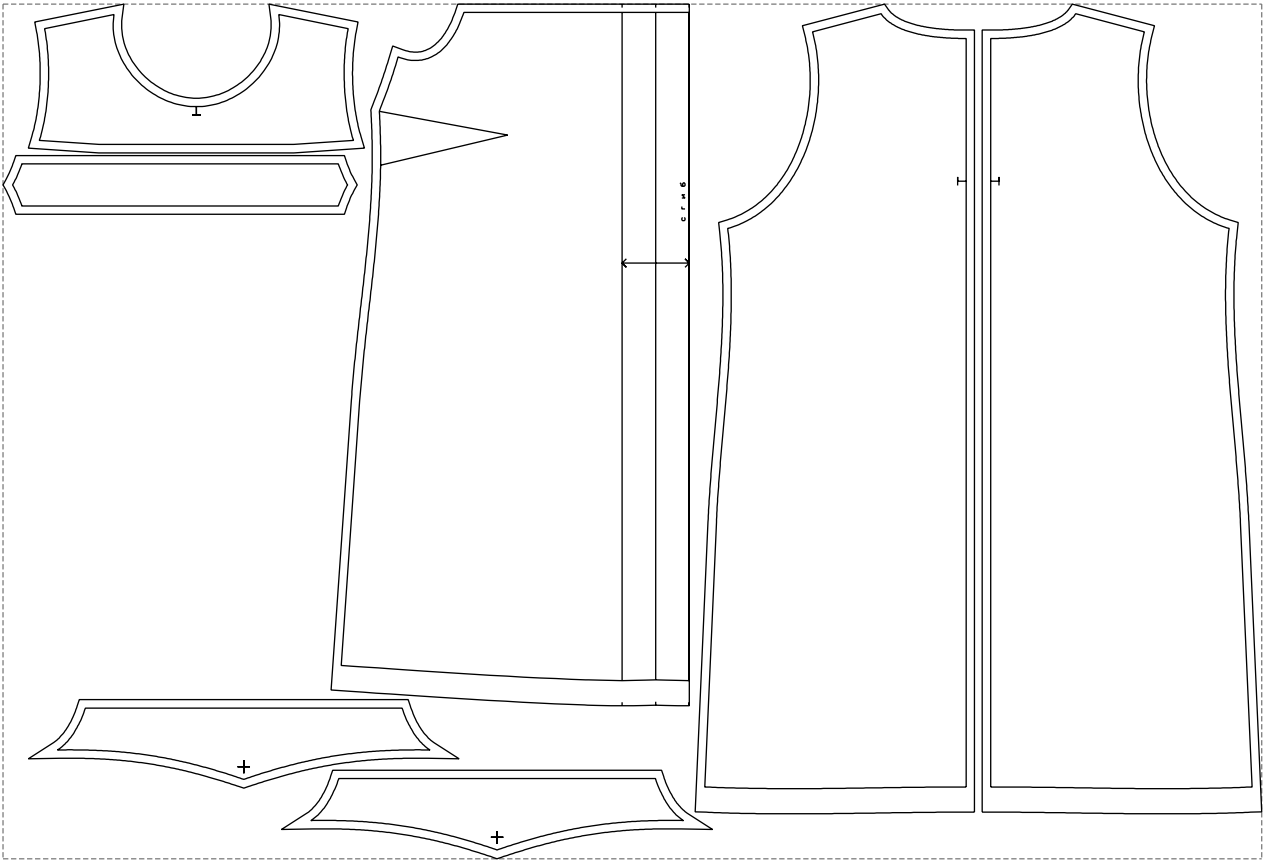

Not for print

Paper size: A4, size:1399.00 x964.52 mm

# Example

size:1499.00 x1018.06 mm

Maneken =1 ver.0

rz\_1=170

rz\_16=108

rz\_17=92.5

rz\_18=89.2

rz\_19=116