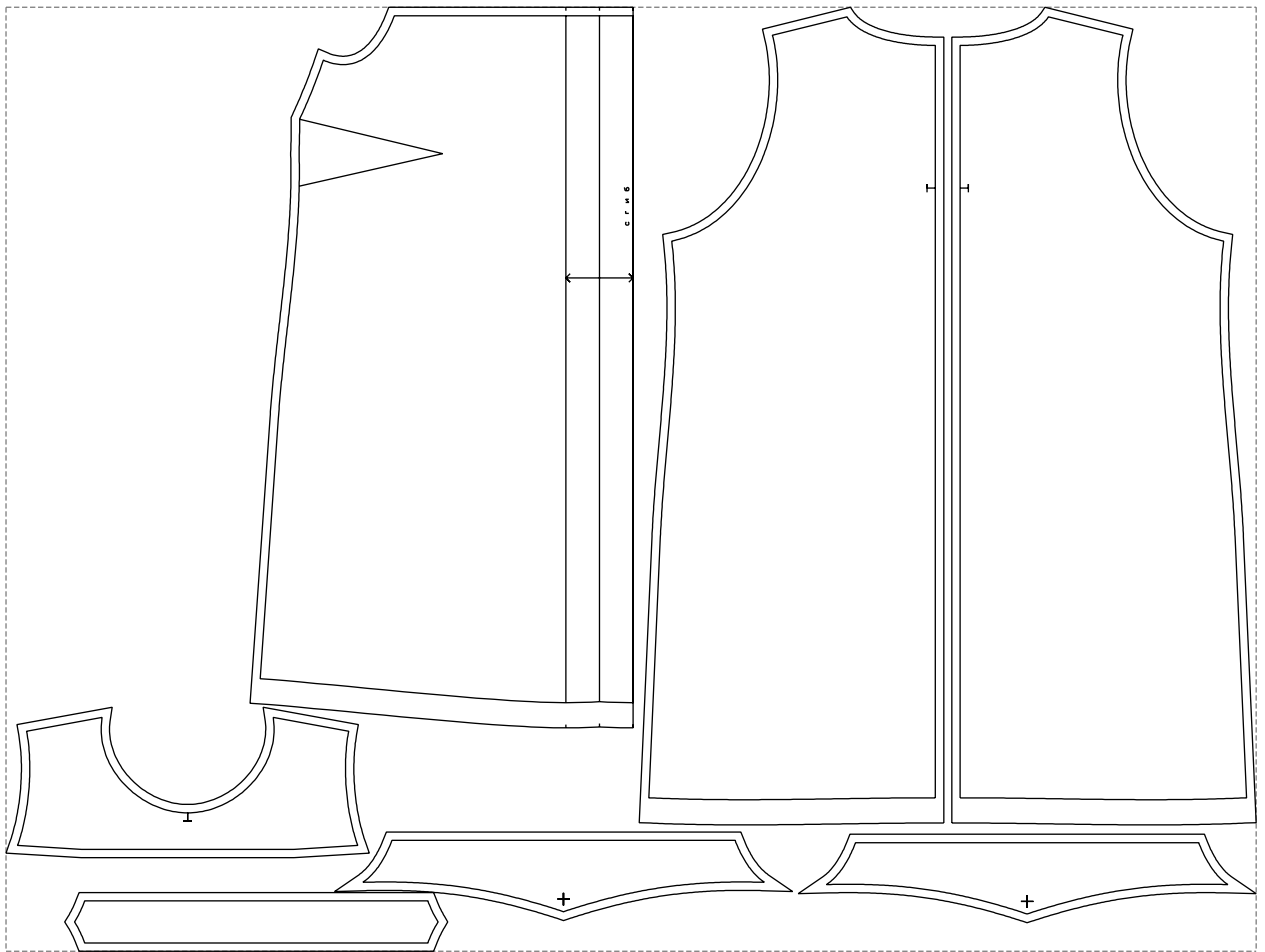

Not for print

Paper size: A4, size:1378.92 x973.80 mm

# Example

size:1488.94 x1124.37 mm

Maneken =1 ver.0

rz\_1=170

rz\_16=120

rz\_17=104

rz\_18=103.6

rz\_19=128

rz\_20=125.1

---

. . . . .  
. . . . .  
. . . . .