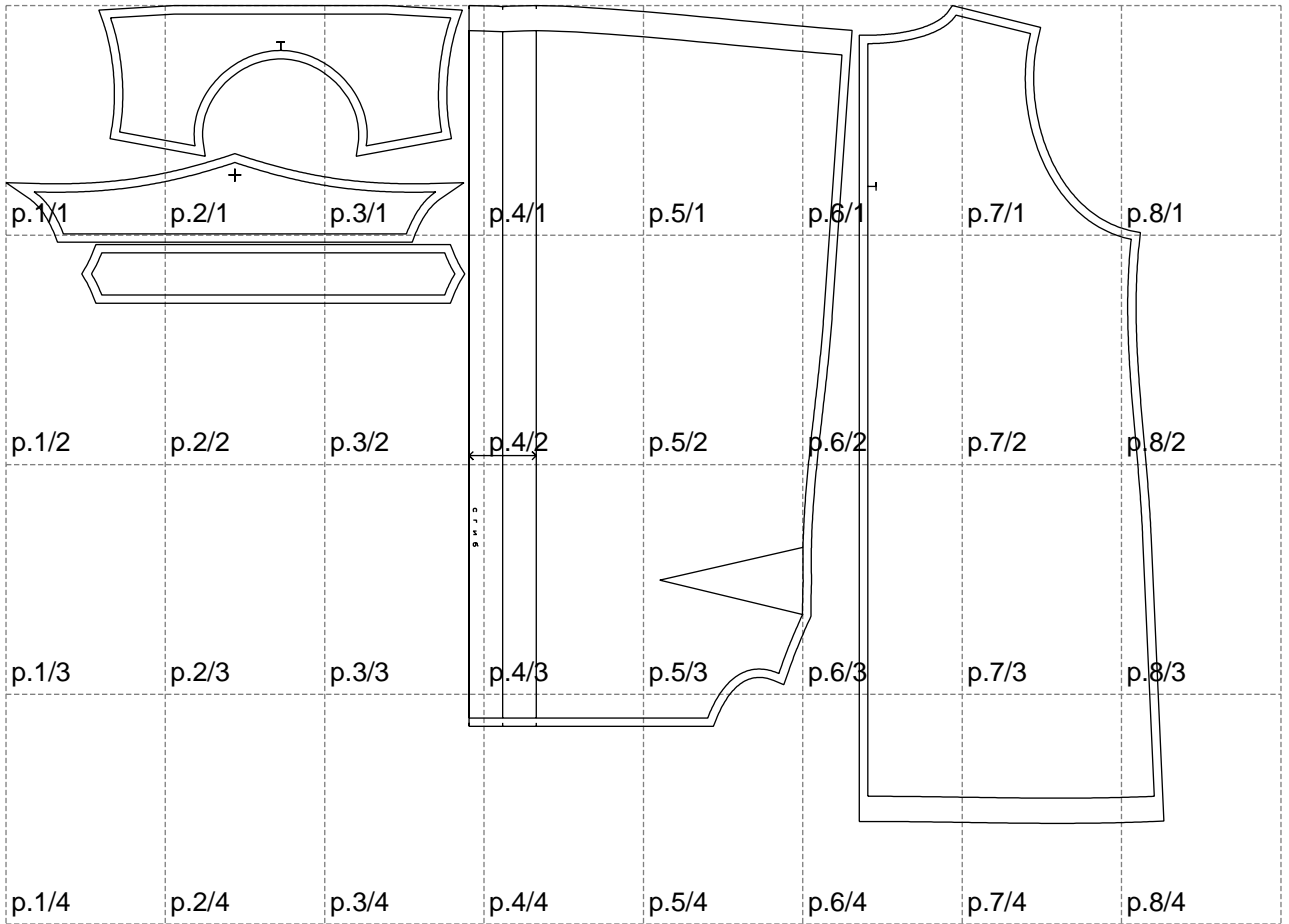

Not for print

Paper size: A4, size:1378.92 x973.80 mm

# Example

size:1488.94 x1124.37 mm

Maneken =1 ver.0

rz\_1=170

rz\_16=120

rz\_17=104

rz\_18=103.6

rz\_19=128

rz\_20=125.1

---

. . . . .  
. . . . .  
. . . . .