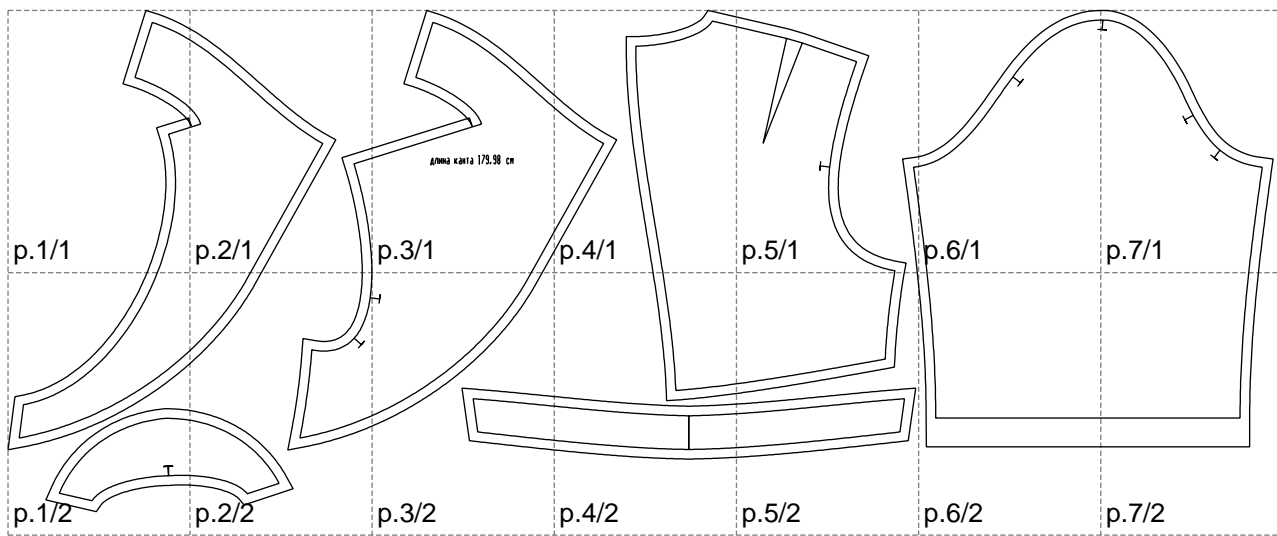

Not for print

Paper size: A4, size:1318.44 x522.27 mm

# Example

size:1488.94 x1039.73 mm

Maneken =1 ver.0

rz\_1=170

rz\_16=96

rz\_17=82

rz\_18=76

rz\_19=104

rz\_20=101.8

---

. . . . .  
. . . . .  
. . . . .