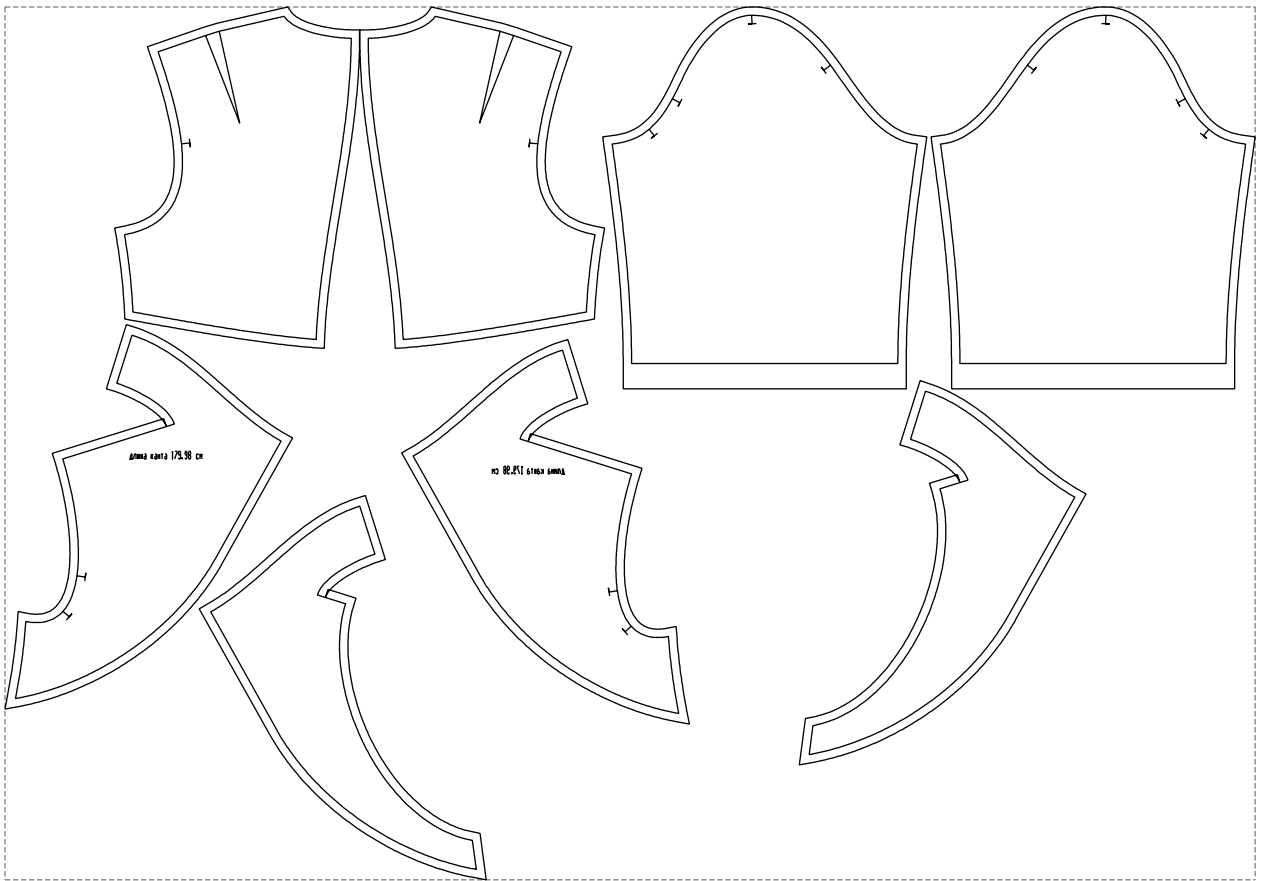

Not for print

Paper size: A4, size:1318.44 x522.27 mm

# Example

size:1488.94 x1039.73 mm

Maneken =1 ver.0

rz\_1=170

rz\_16=96

rz\_17=82

rz\_18=76

rz\_19=104

rz\_20=101.8

---

. . . . .  
. . . . .  
. . . . .