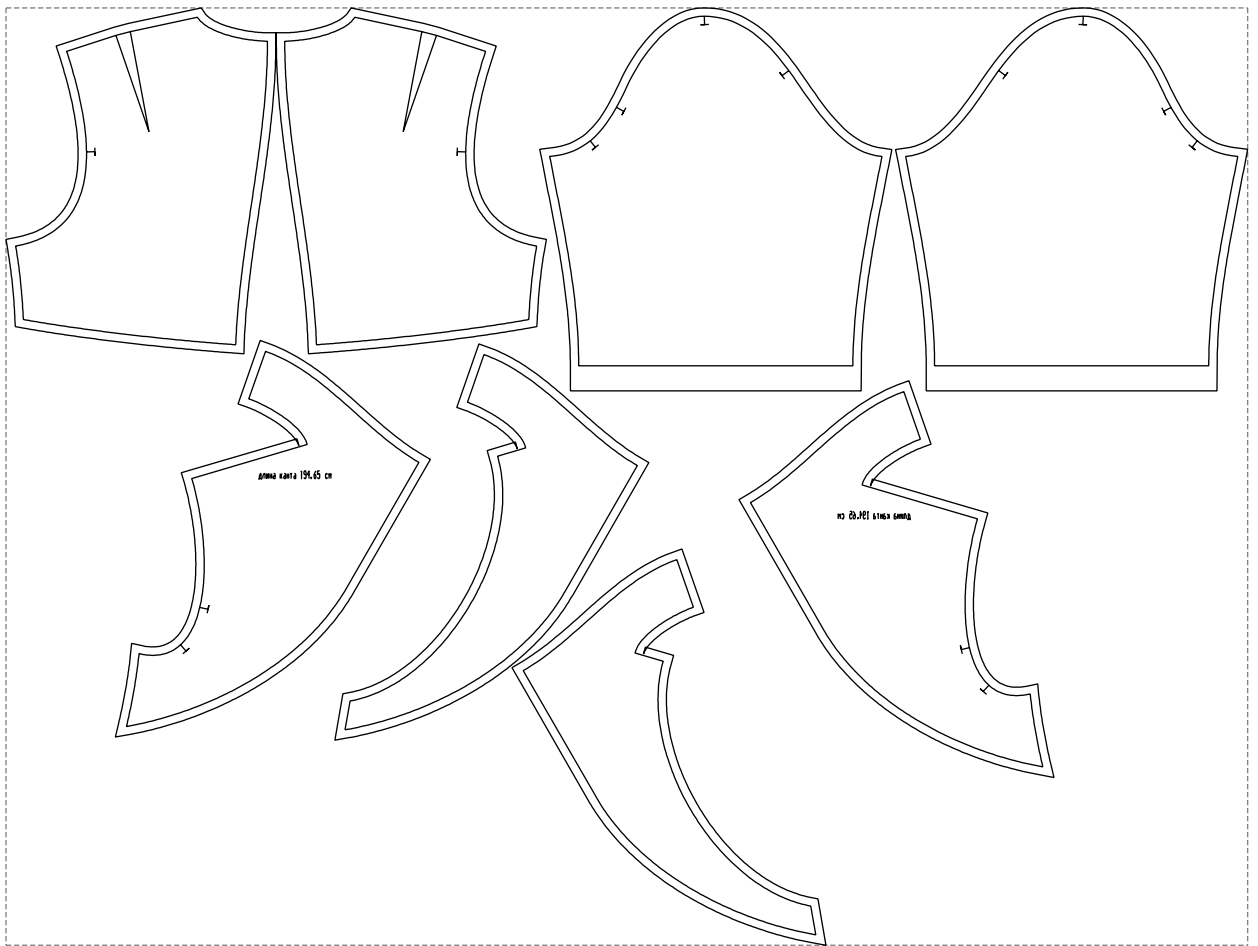

Not for print

Paper size: A4, size:1399.00 x548.32 mm

# Example

size:1478.87 x1116.69 mm

Maneken =1 ver.0

rz\_1=170

rz\_16=108

rz\_17=92.5

rz\_18=89.2

rz\_19=116

rz\_20=113

---

. . . . .  
. . . . .  
. . . . .