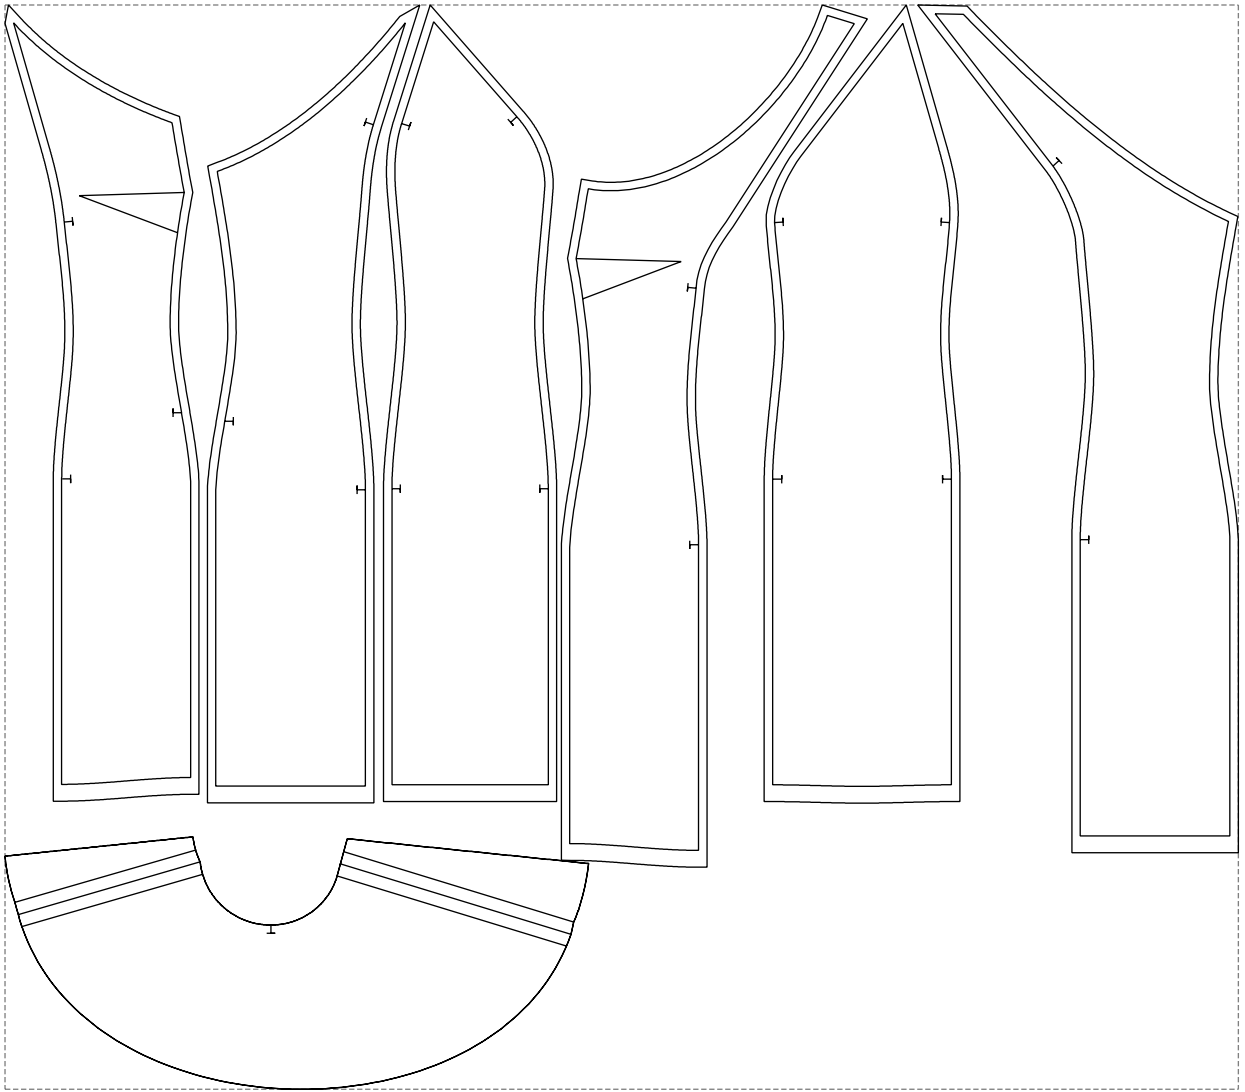

Not for print

Paper size: A4, size:1378.90 x1670.60 mm

# Example

size:1468.85 x1291.63 mm

Maneken =1 ver.0

rz\_1=170

rz\_16=96

rz\_17=82

rz\_18=76

rz\_19=104

rz\_20=101.8

---

. . . . .  
. . . . .  
. . . . .