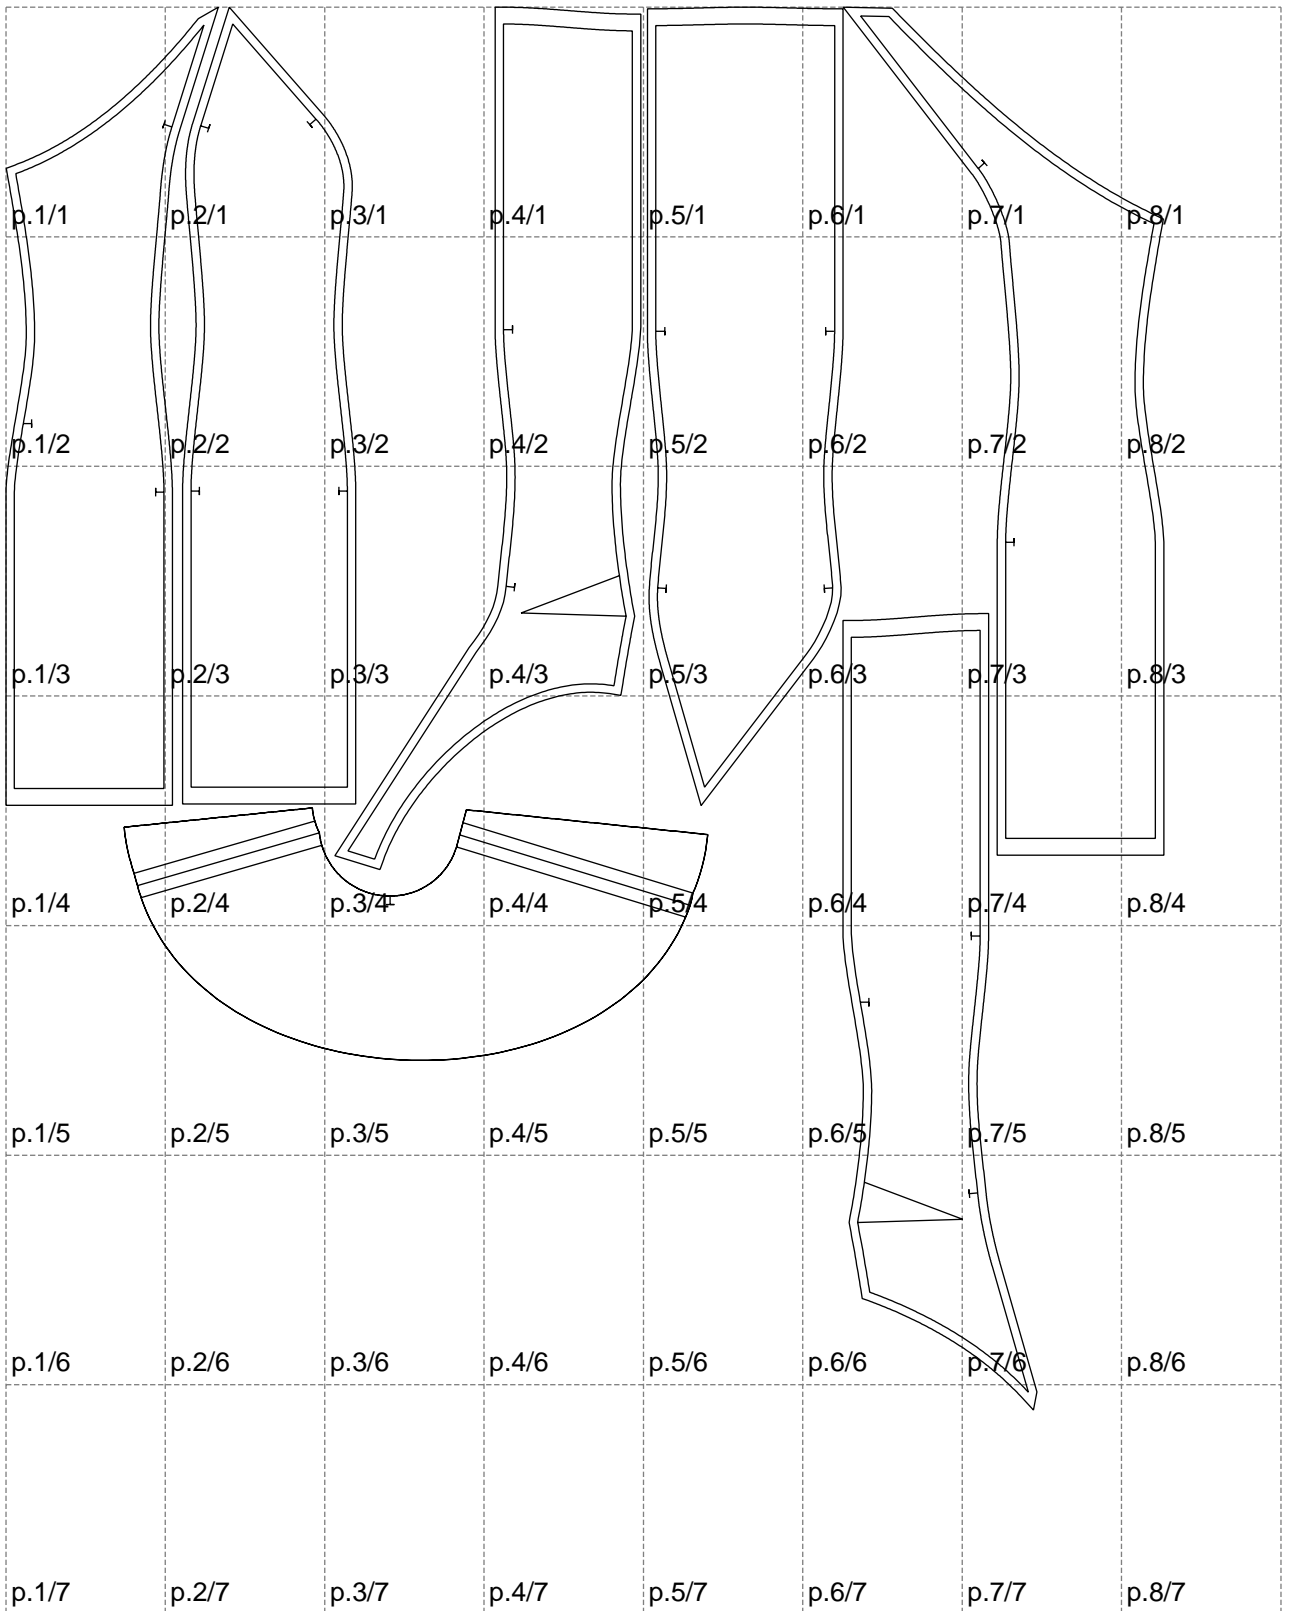

Not for print

Paper size: A4, size:1378.90 x1670.60 mm

# Example

size:1468.85 x1291.63 mm

Maneken =1 ver.0

rz\_1=170

rz\_16=96

rz\_17=82

rz\_18=76

rz\_19=104

rz\_20=101.8

---

. . . . .  
. . . . .  
. . . . .