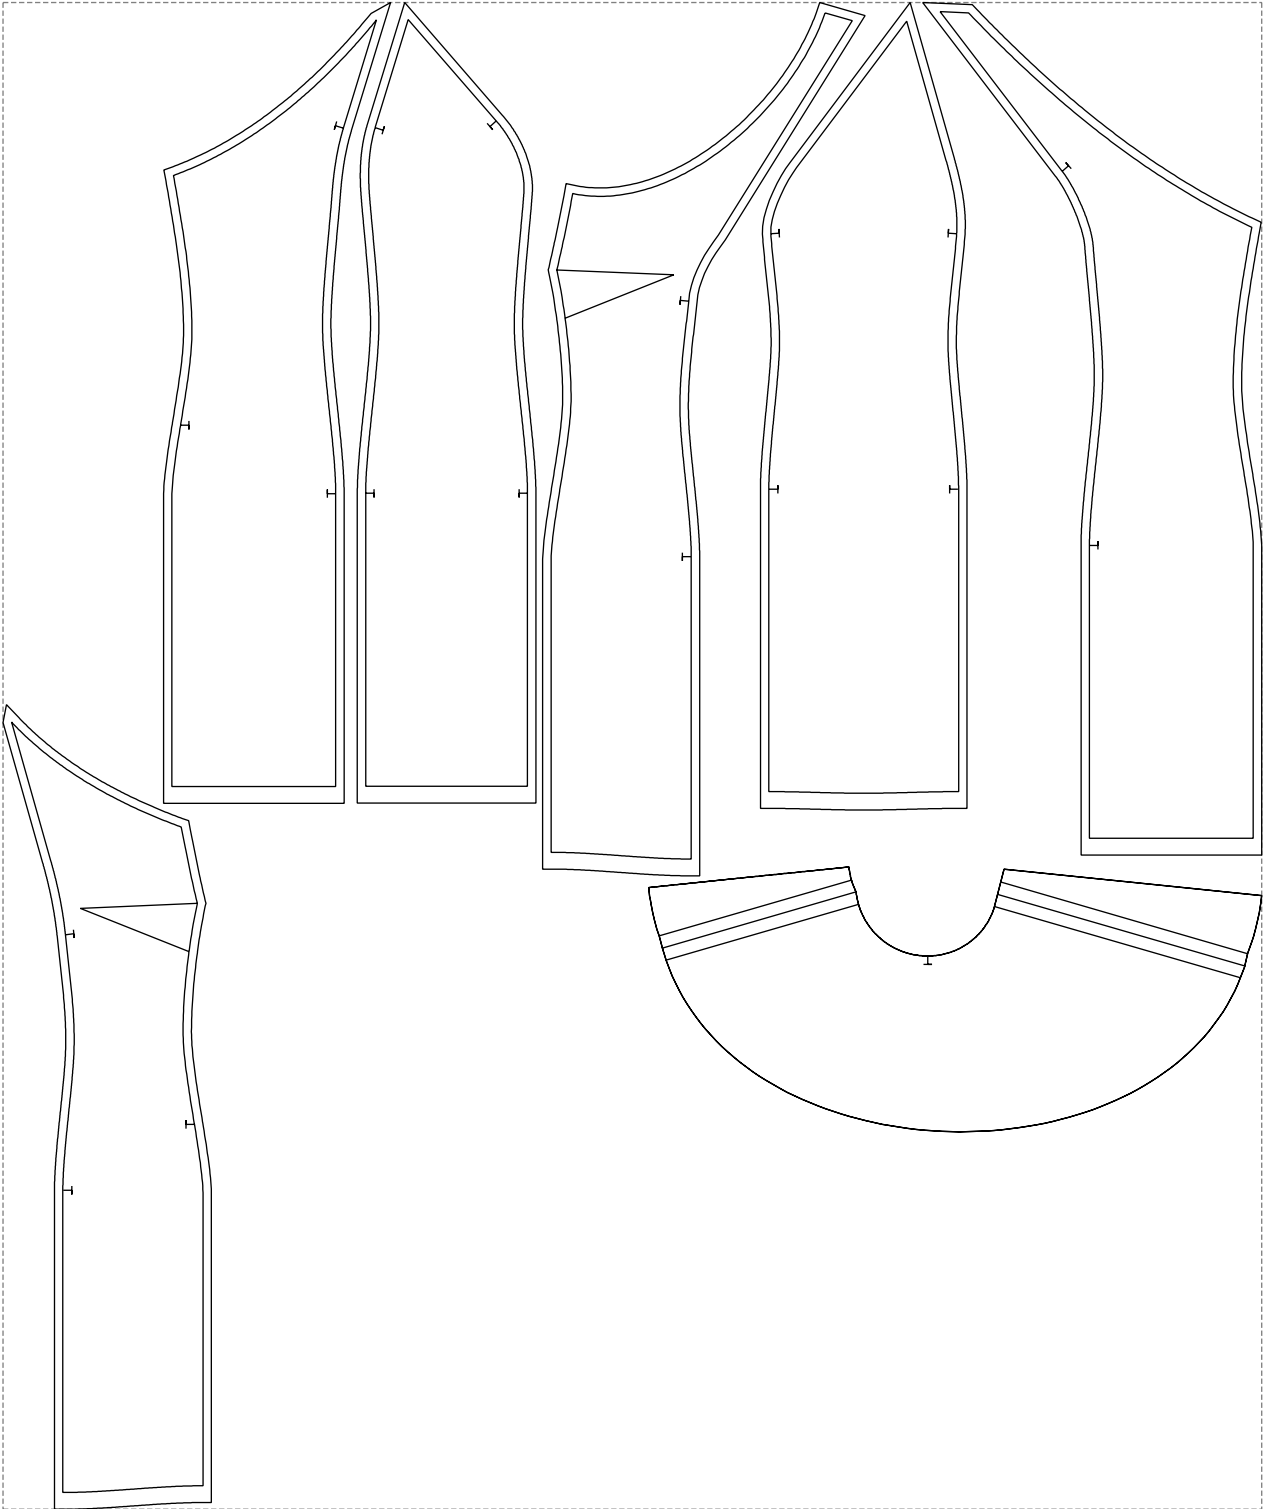

Not for print

Paper size: A4, size:1399.00 x2002.80 mm

# Example

size:1499.00 x1794.71 mm

Maneken =1 ver.0

rz\_1=170

rz\_16=104

rz\_17=88.9

rz\_18=84.4

rz\_19=112