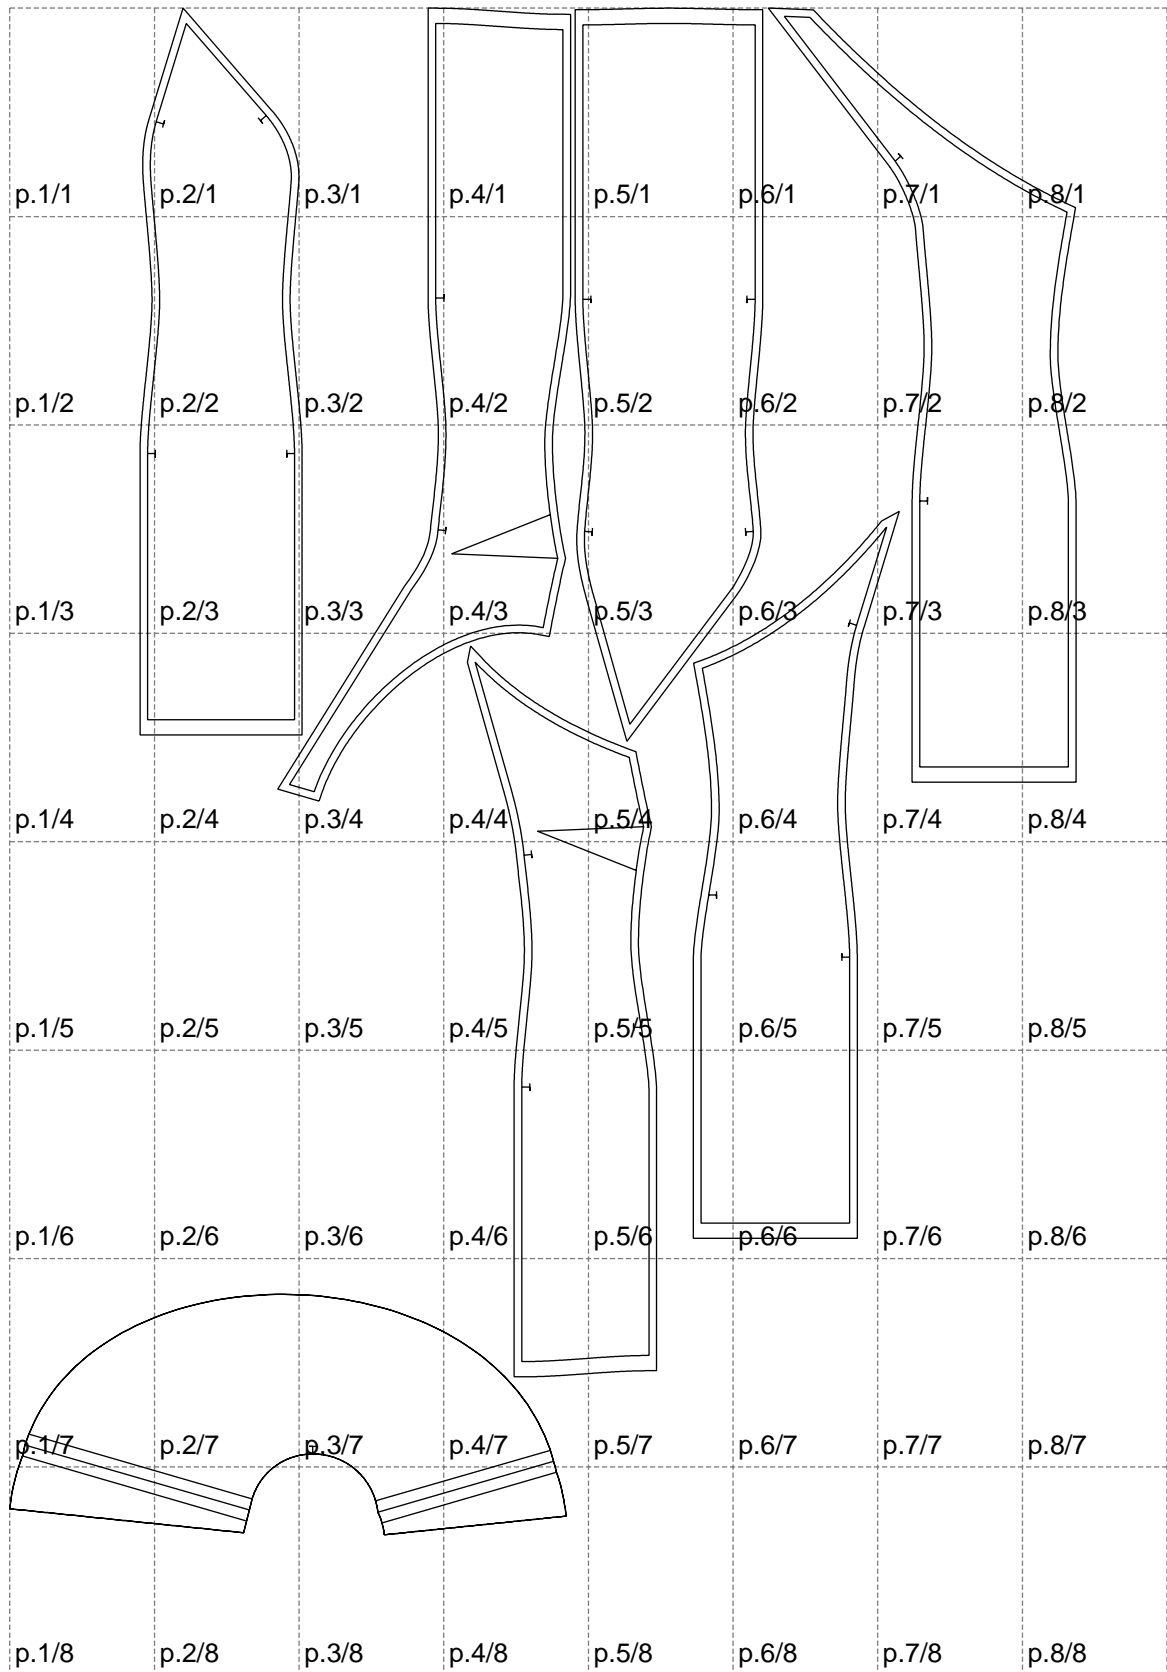

Not for print

Paper size: A4, size:1399.00 x2002.80 mm

# Example

size:1499.00 x1794.71 mm

Maneken =1 ver.0

rz\_1=170

rz\_16=104

rz\_17=88.9

rz\_18=84.4

rz\_19=112

rz\_20=109.3

---

. . . . .  
. . . . .  
. . . . .