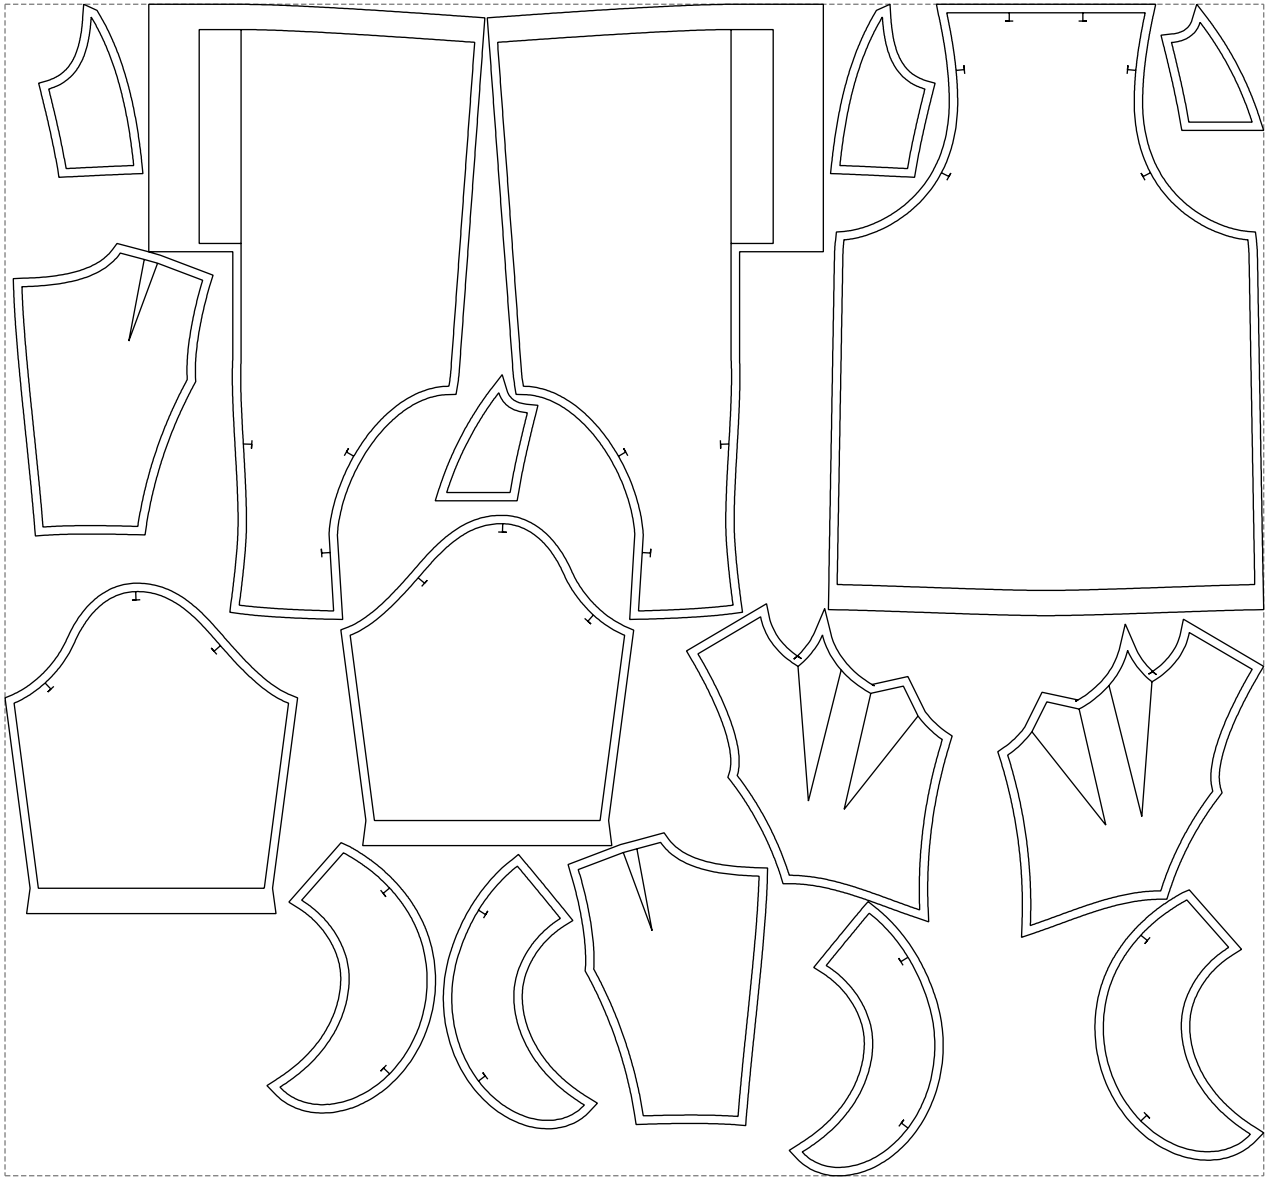

Not for print

Paper size: A4, size:1399.00 x1051.62 mm

# Example

size:1499.00 x1395.40 mm

Maneken =1 ver.0

rz\_1=170

rz\_16=88

rz\_17=75.6

rz\_18=67.6

rz\_19=96