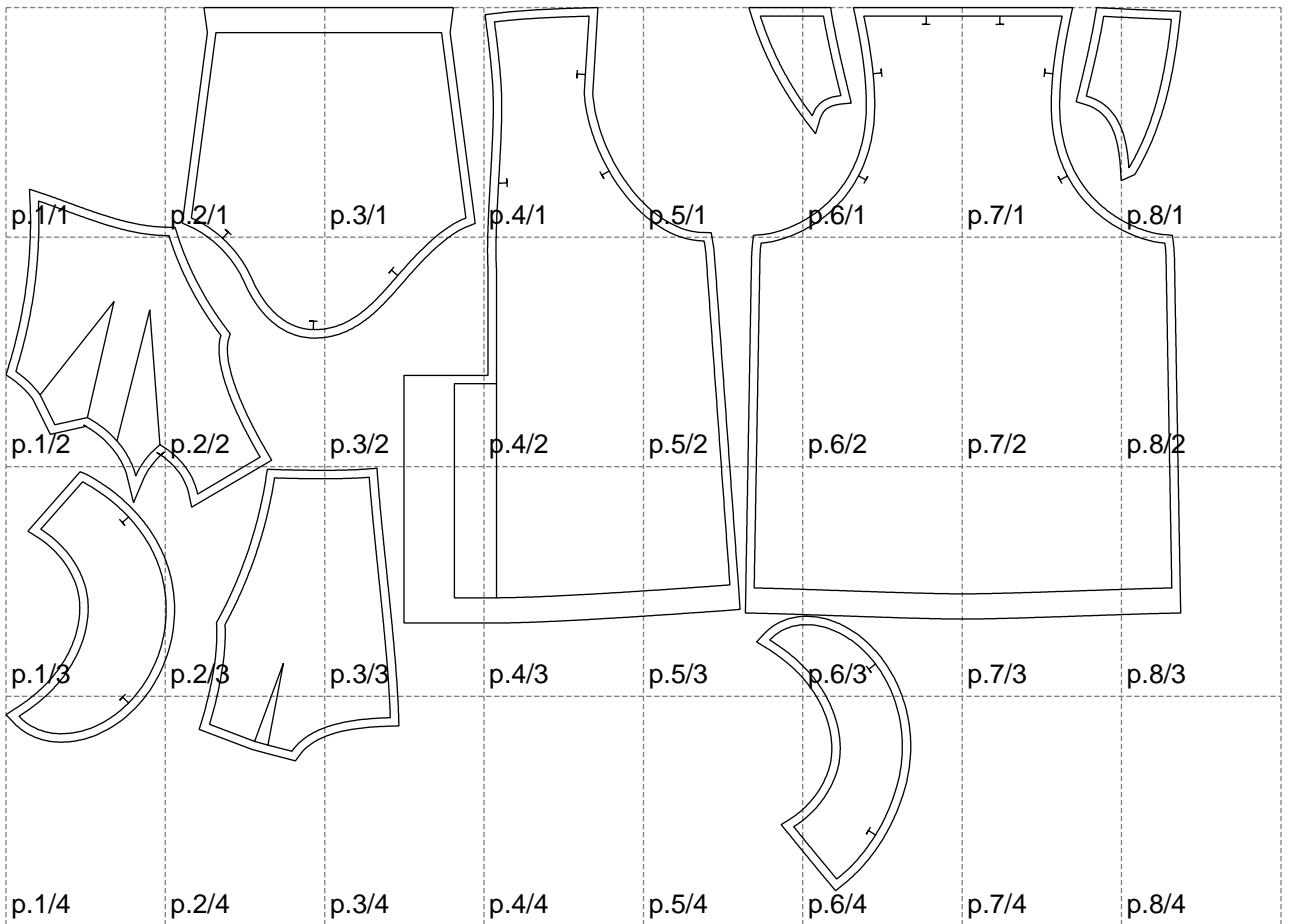

Not for print

Paper size: A4, size:1399.00 x1051.62 mm

# Example

size:1499.00 x1395.40 mm

Maneken =1 ver.0

rz\_1=170

rz\_16=88

rz\_17=75.6

rz\_18=67.6

rz\_19=96

rz\_20=94.6

---

. . . . .  
. . . . .  
. . . . .