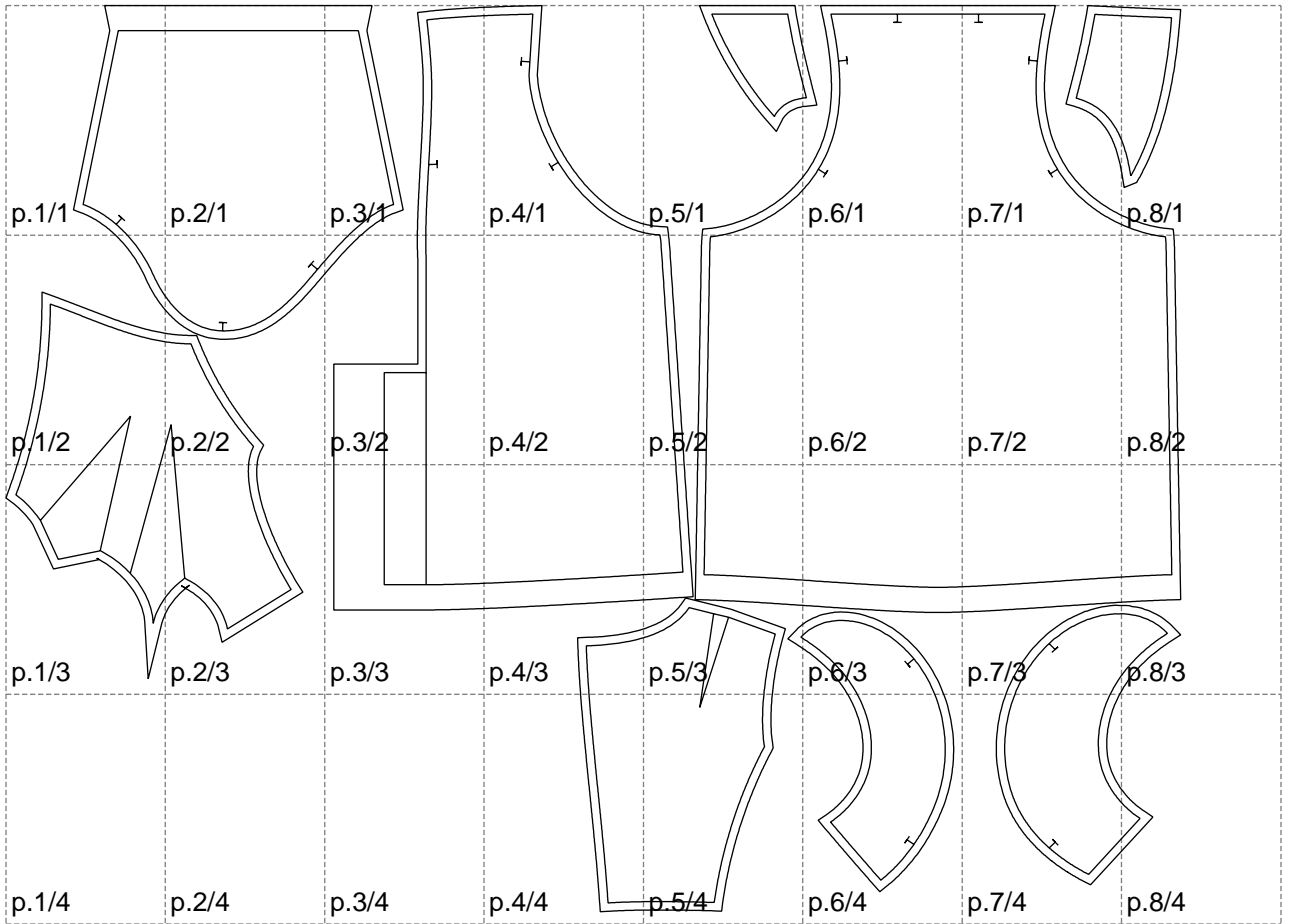

Not for print

Paper size: A4, size:1399.00 x1079.19 mm

# Example

size:1499.00 x1640.28 mm

Maneken =1 ver.0

rz\_1=170

rz\_16=100

rz\_17=85.4

rz\_18=80.2

rz\_19=108

rz\_20=105.4

---

. . . . .  
. . . . .  
. . . . .