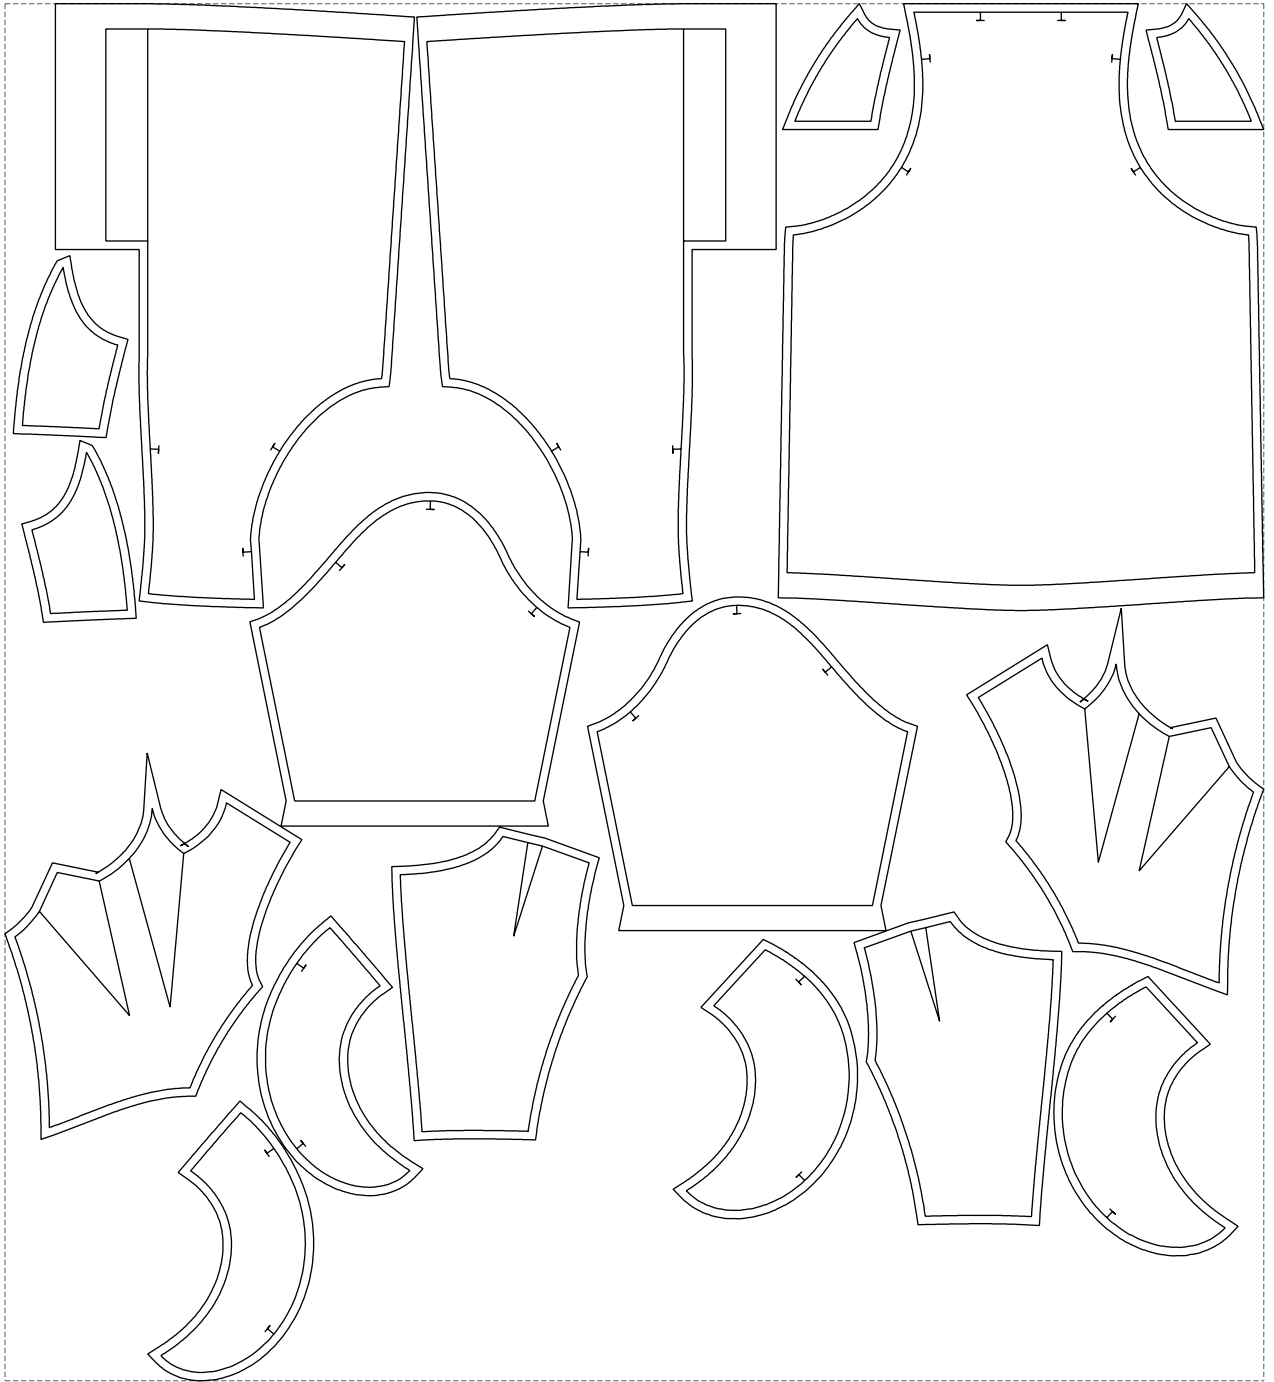

Not for print

Paper size: A4, size:1399.00 x1079.19 mm

# Example

size:1499.00 x1640.28 mm

Maneken =1 ver.0

rz\_1=170

rz\_16=100

rz\_17=85.4

rz\_18=80.2

rz\_19=108

rz\_20=105.4

---

. . . . .  
. . . . .  
. . . . .