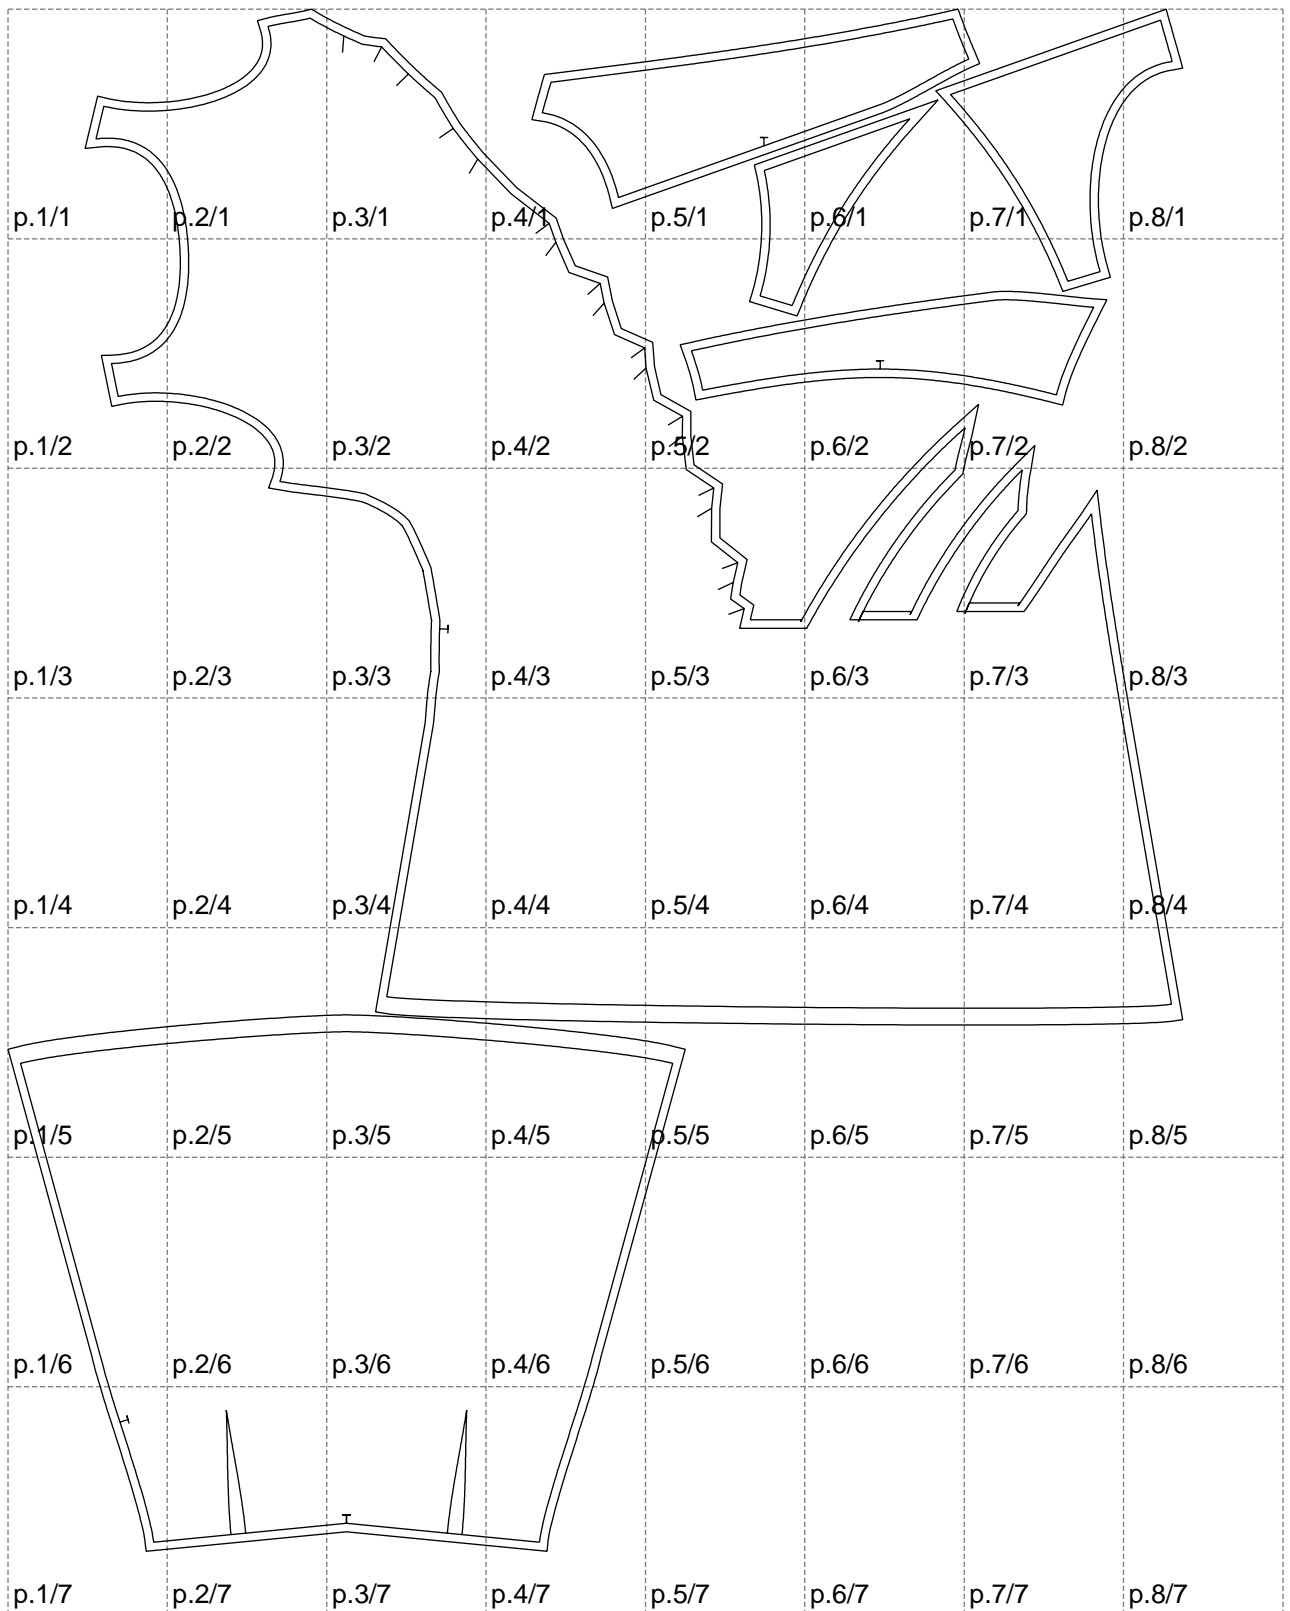

Not for print

Paper size: A4, size:1399.00 x1836.32 mm

# Example

size:1499.00 x1844.33 mm

Maneken =1 ver.0

rz\_1=170

rz\_16=108

rz\_17=92.5

rz\_18=89.2

rz\_19=116

rz\_20=113

---

. . . . .  
. . . . .  
. . . . .