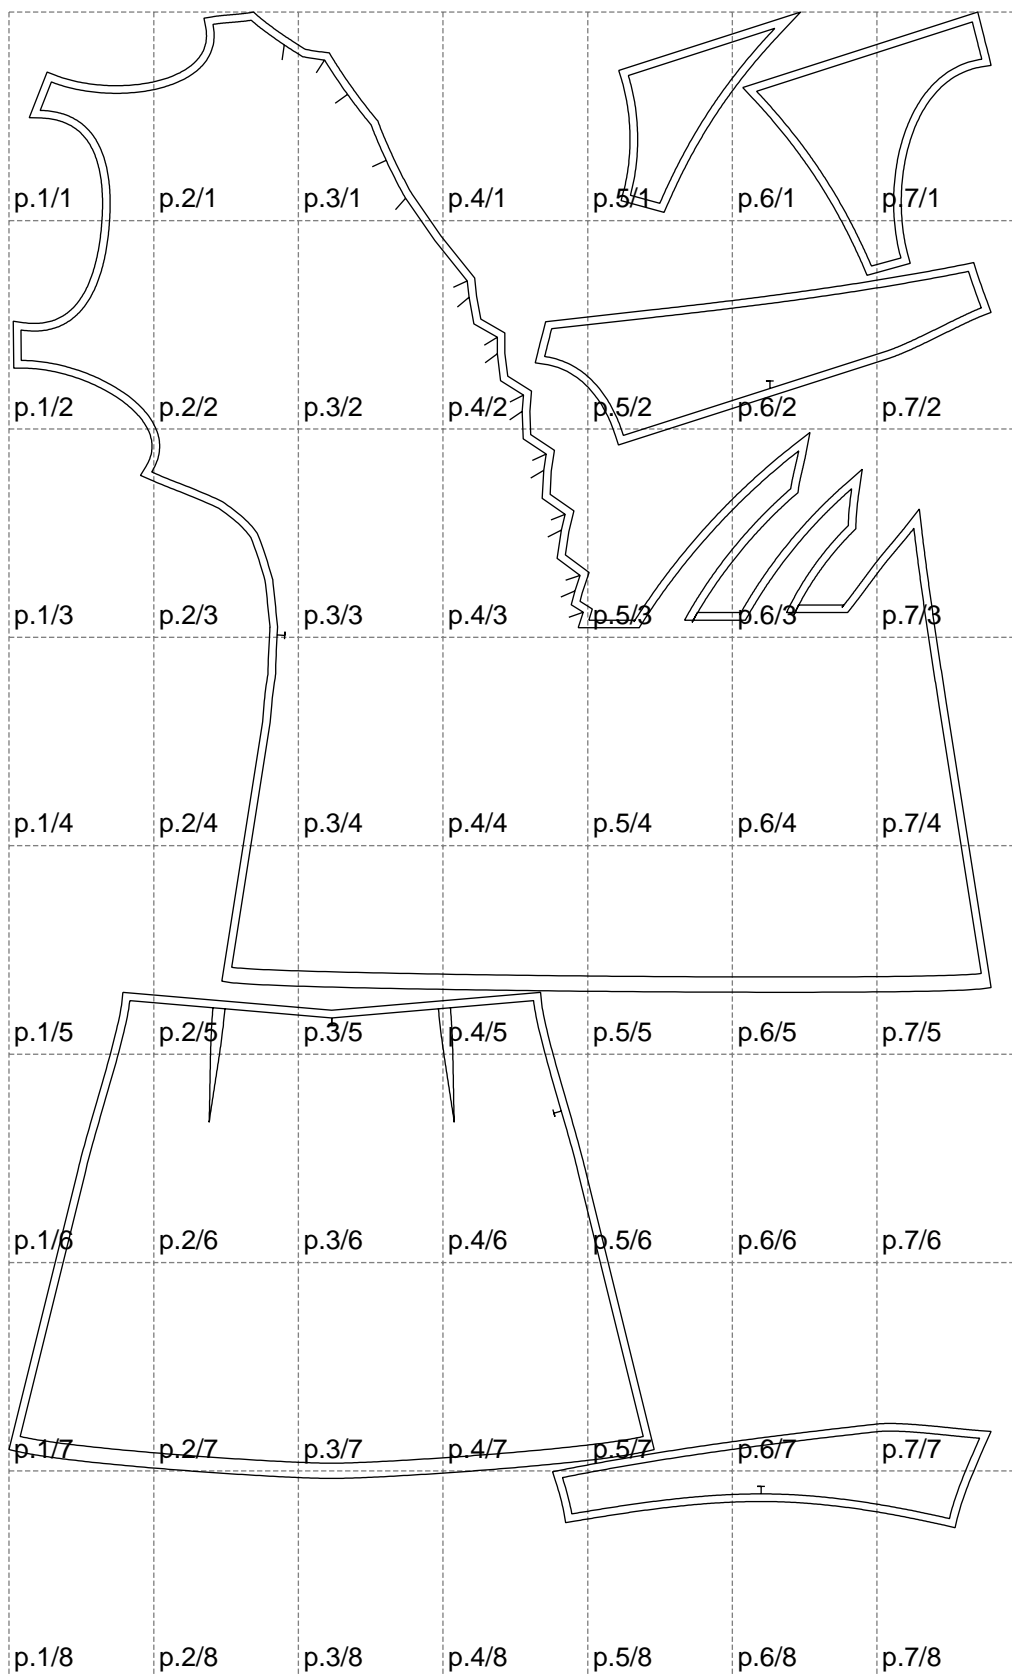

Not for print

Paper size: A4, size:1288.51 x1988.26 mm

# Example

size:1499.00 x1923.64 mm

Maneken =1 ver.0

rz\_1=170

rz\_16=120

rz\_17=104

rz\_18=103.6

rz\_19=128

rz\_20=125.1

---

. . . . .  
. . . . .  
. . . . .