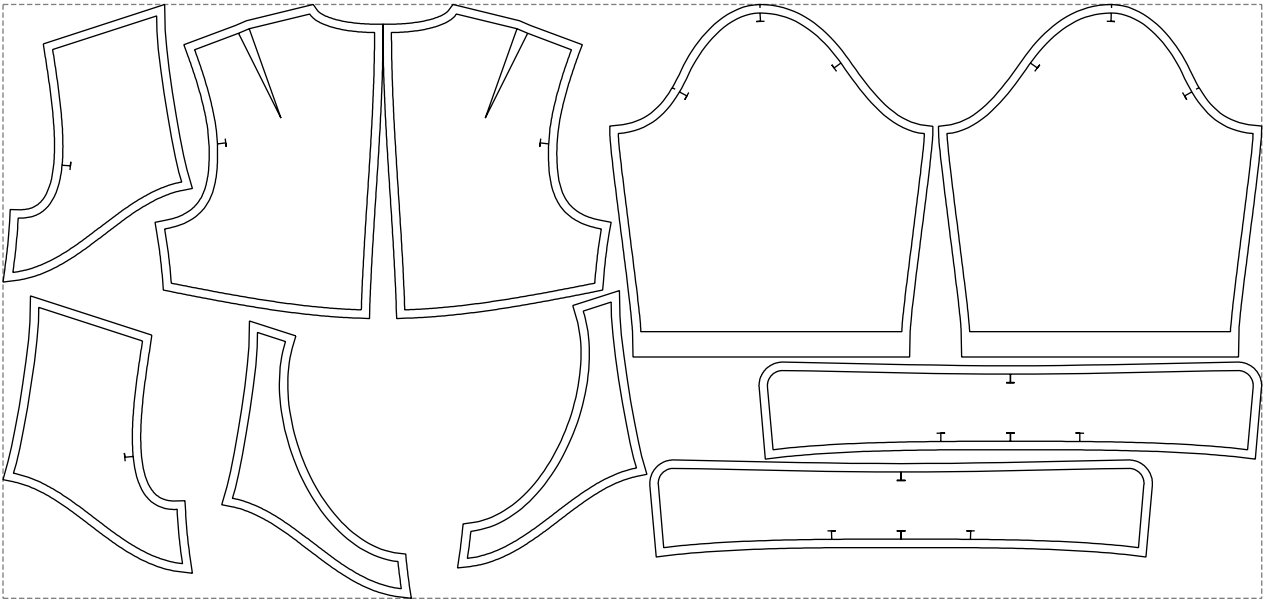

Not for print

Paper size: A4, size:1248.90 x495.24 mm

# Example

size:1499.00 x707.21 mm

Maneken =1 ver.0

rz\_1=170

rz\_16=88

rz\_17=75.6

rz\_18=67.6

rz\_19=96

rz\_20=94.6

---

. . . . .  
. . . . .  
. . . . .