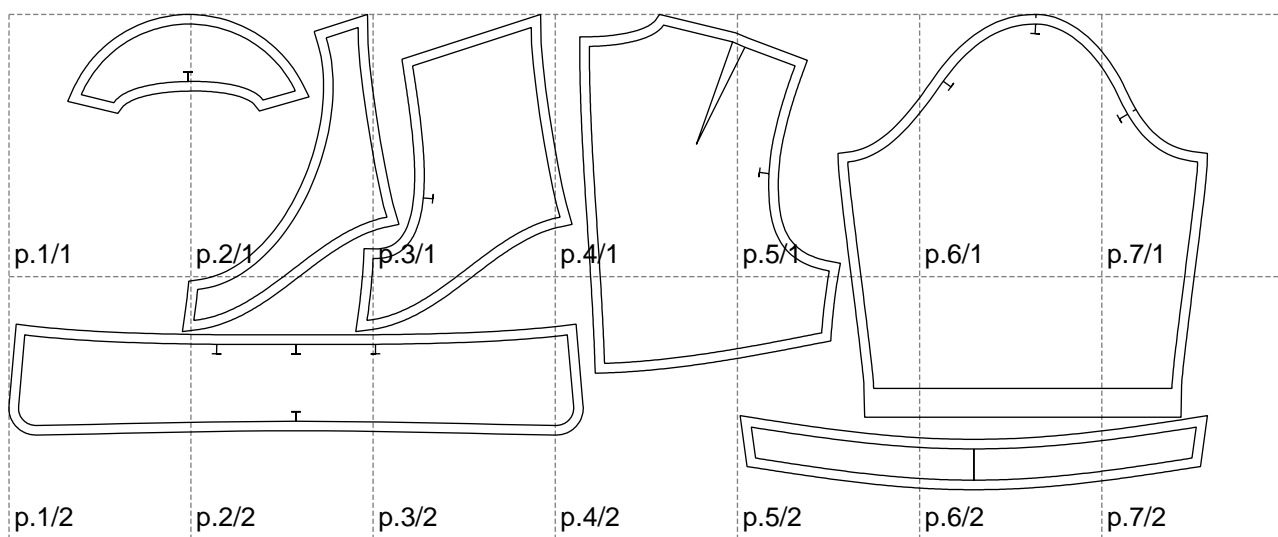

Not for print

Paper size: A4, size:1248.90 x495.24 mm

# Example

size:1499.00 x707.21 mm

Maneken =1 ver.0

rz\_1=170

rz\_16=88

rz\_17=75.6

rz\_18=67.6

rz\_19=96

rz\_20=94.6

---

. . . . .  
. . . . .  
. . . . .