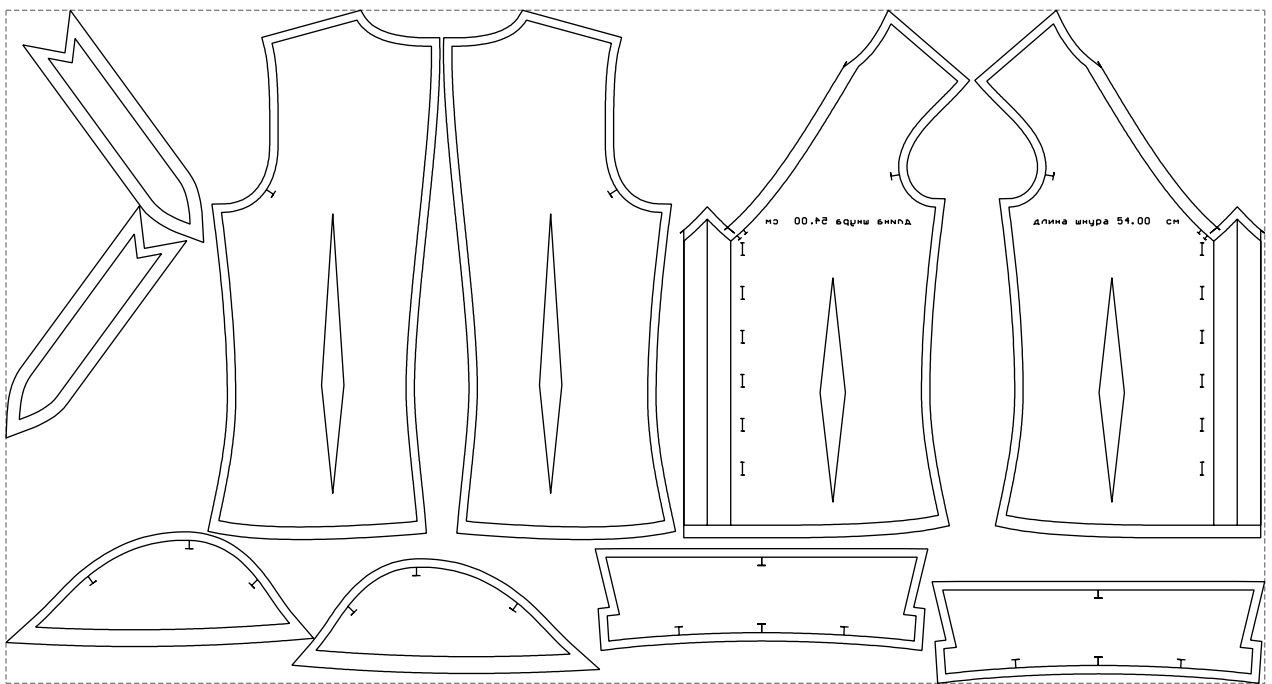

Not for print

Paper size: A4, size:1228.50 x630.33 mm

Example

size:1499.00 x801.56 mm

Maneken =1 ver.0

rz_1=170

rz_16=92

rz_17=78.8

rz_18=71.8

rz_19=100

rz_20=98.1

.
.
.