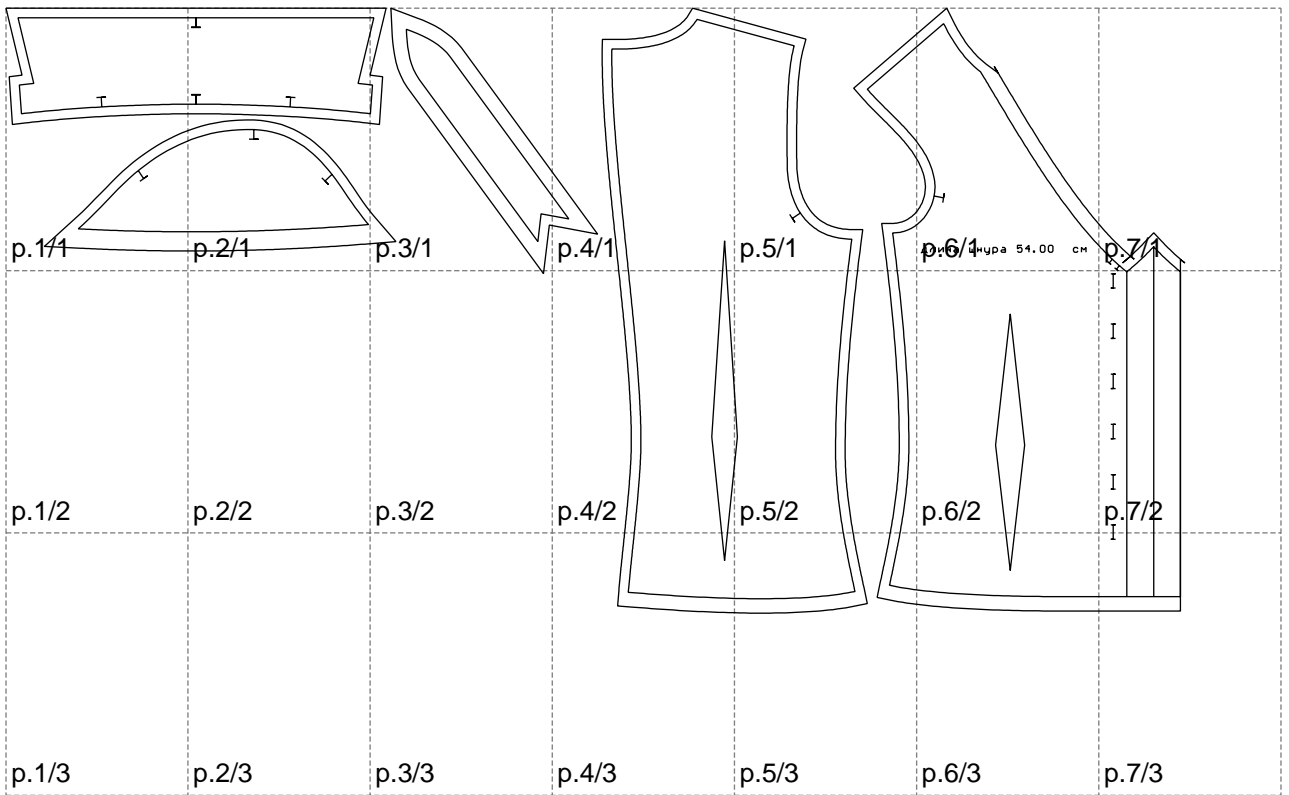

Not for print

Paper size: A4, size:1228.50 x630.33 mm

Example

size:1499.00 x801.56 mm

Maneken =1 ver.0

rz_1=170

rz_16=92

rz_17=78.8

rz_18=71.8

rz_19=100

rz_20=98.1

.
.
.