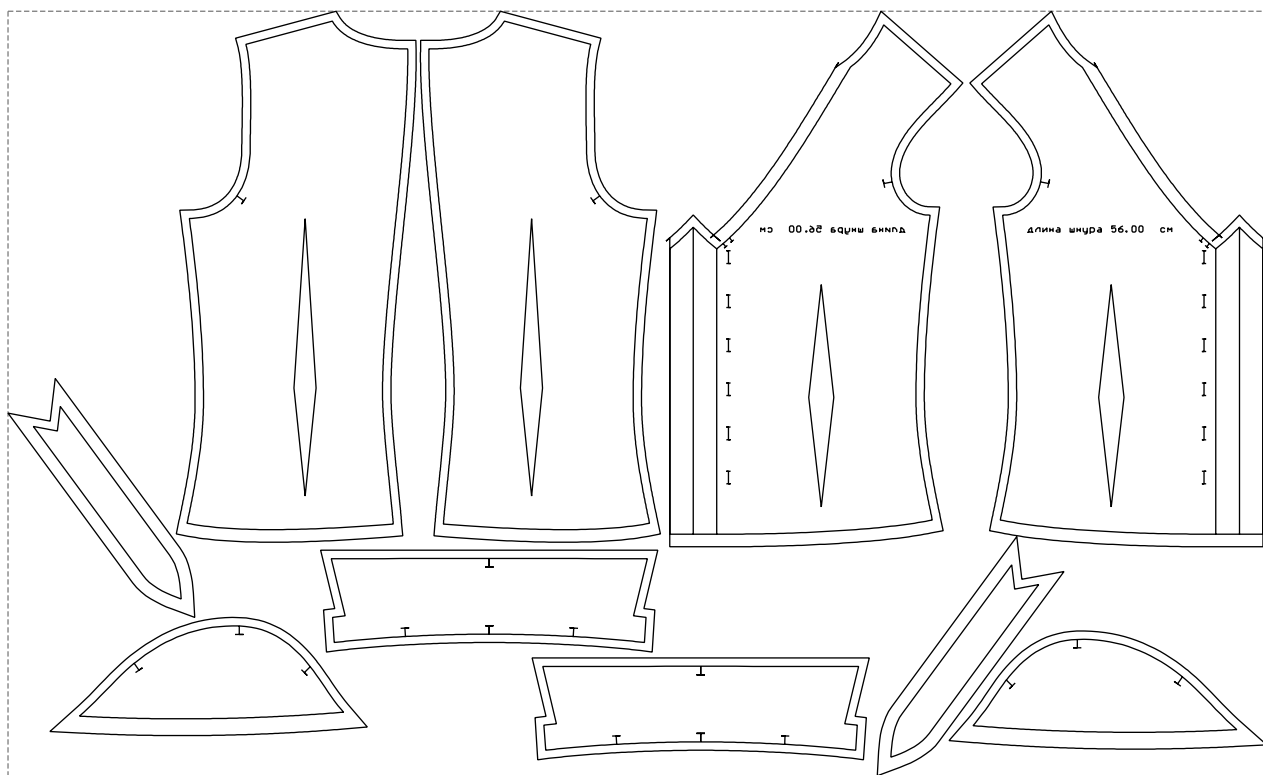

Not for print

Paper size: A4, size:1247.87 x637.76 mm

# Example

size:1499.00 x910.59 mm

Maneken =1 ver.0

rz\_1=170

rz\_16=96

rz\_17=82

rz\_18=76

rz\_19=104

rz\_20=101.8

---

. . . . .  
. . . . .  
. . . . .