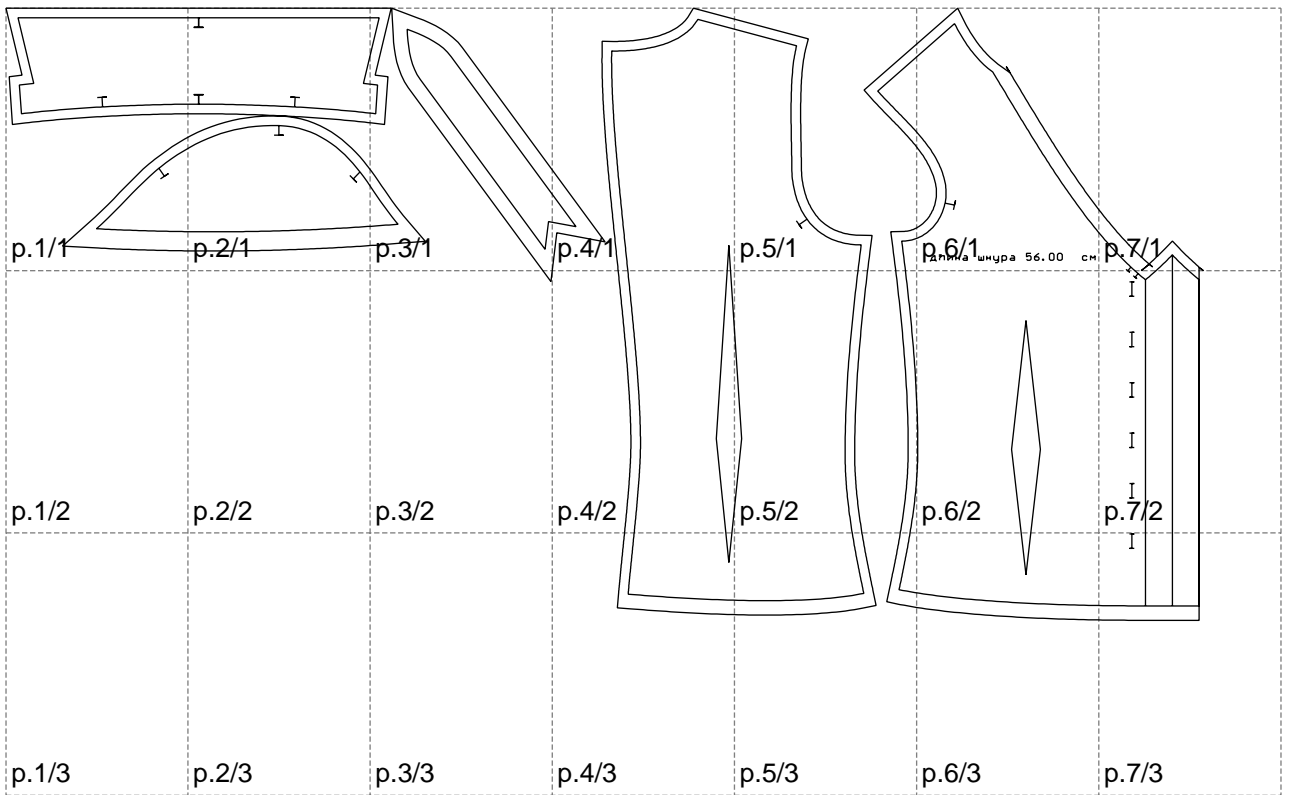

Not for print

Paper size: A4, size:1247.87 x637.76 mm

# Example

size:1499.00 x910.59 mm

Maneken =1 ver.0

rz\_1=170

rz\_16=96

rz\_17=82

rz\_18=76

rz\_19=104

rz\_20=101.8

---

. . . . .  
. . . . .  
. . . . .