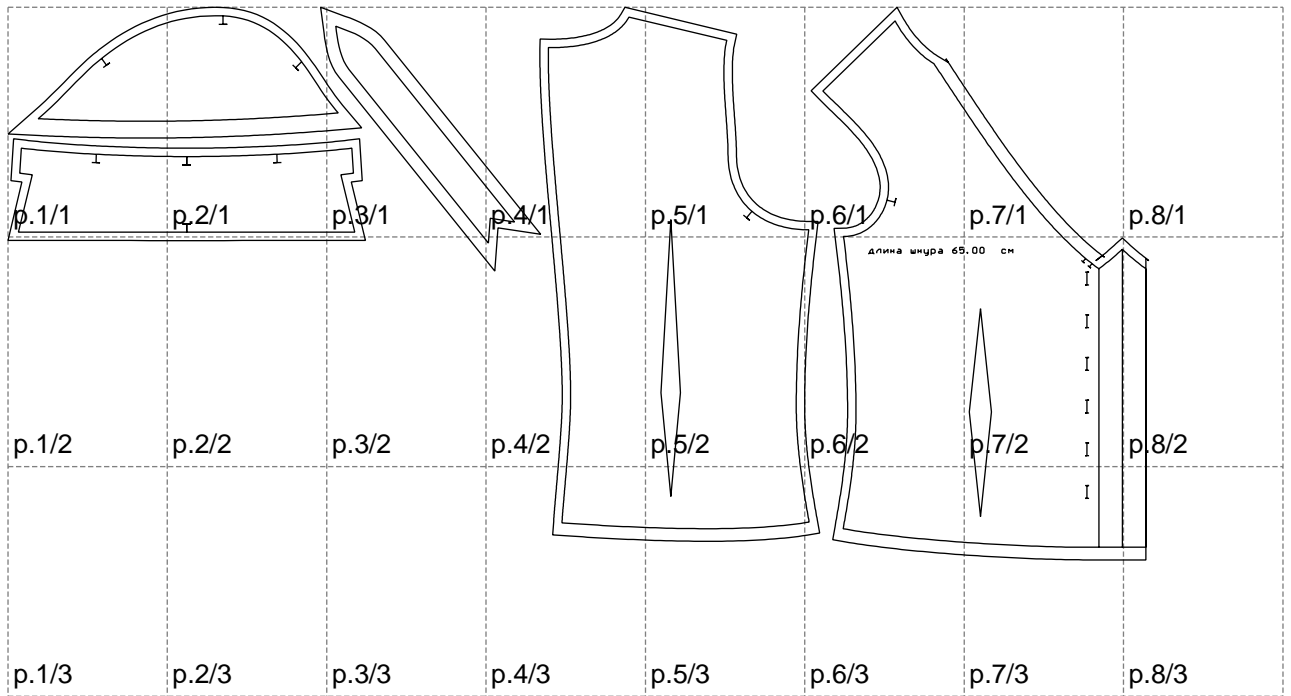

Not for print

Paper size: A4, size:1358.86 x657.90 mm

# Example

size:1488.95 x1042.82 mm

Maneken =1 ver.0

rz\_1=170

rz\_16=116

rz\_17=100

rz\_18=98.8

rz\_19=124

rz\_20=121

---

. . . . .  
. . . . .  
. . . . .