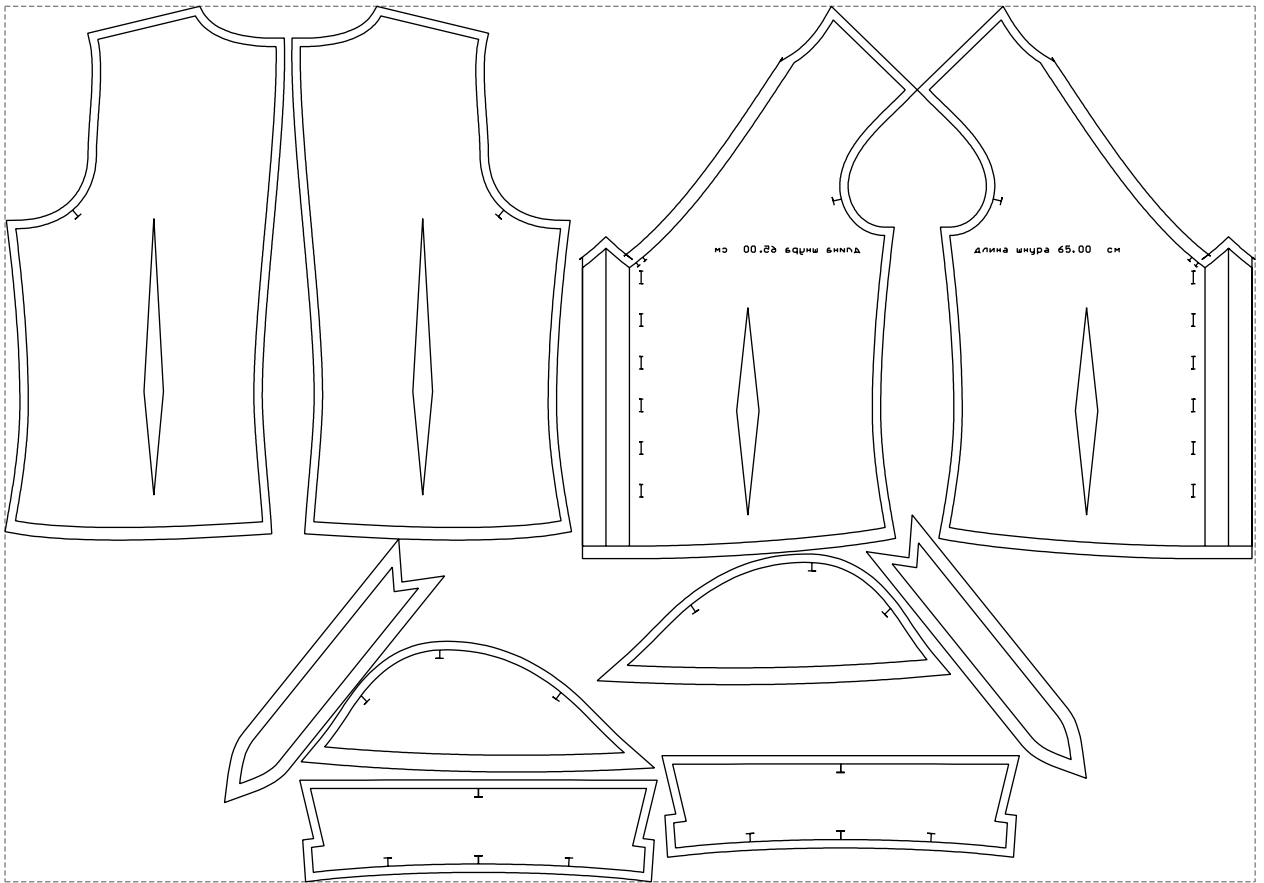

Not for print

Paper size: A4, size:1358.86 x657.90 mm

# Example

size:1488.95 x1042.82 mm

Maneken =1 ver.0

rz\_1=170

rz\_16=116

rz\_17=100

rz\_18=98.8

rz\_19=124