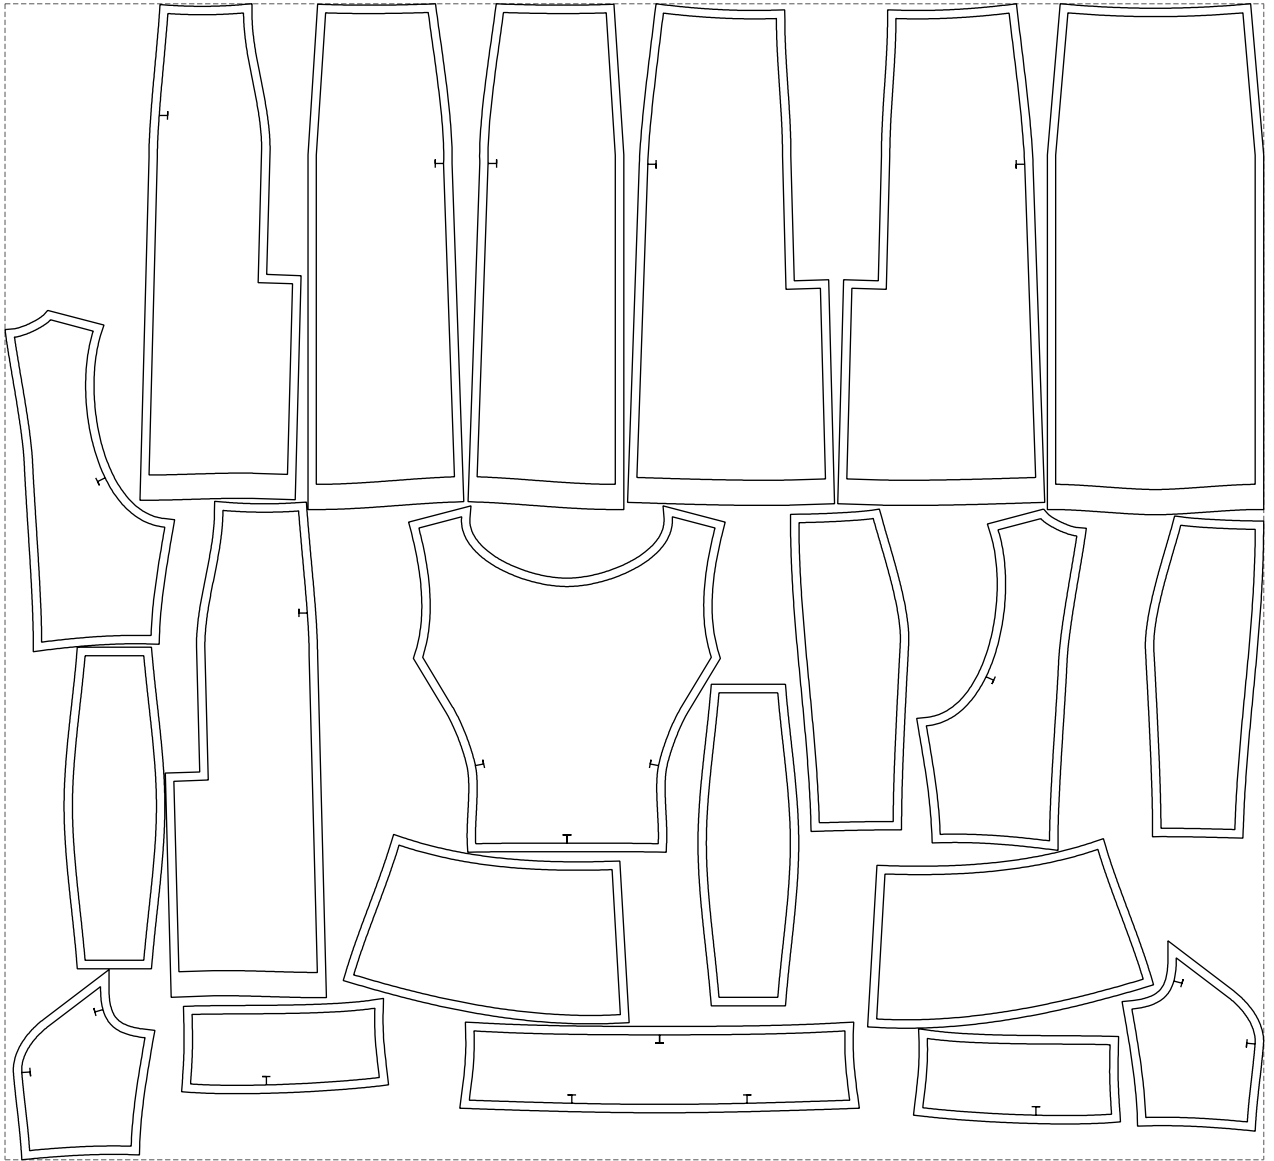

Not for print

Paper size: A4, size:1399.00 x975.93 mm

# Example

size:1499.00 x1376.97 mm

Maneken =1 ver.0

rz\_1=170

rz\_16=100

rz\_17=85.4

rz\_18=80.2

rz\_19=108

rz\_20=105.4

---

. . . . .  
. . . . .  
. . . . .