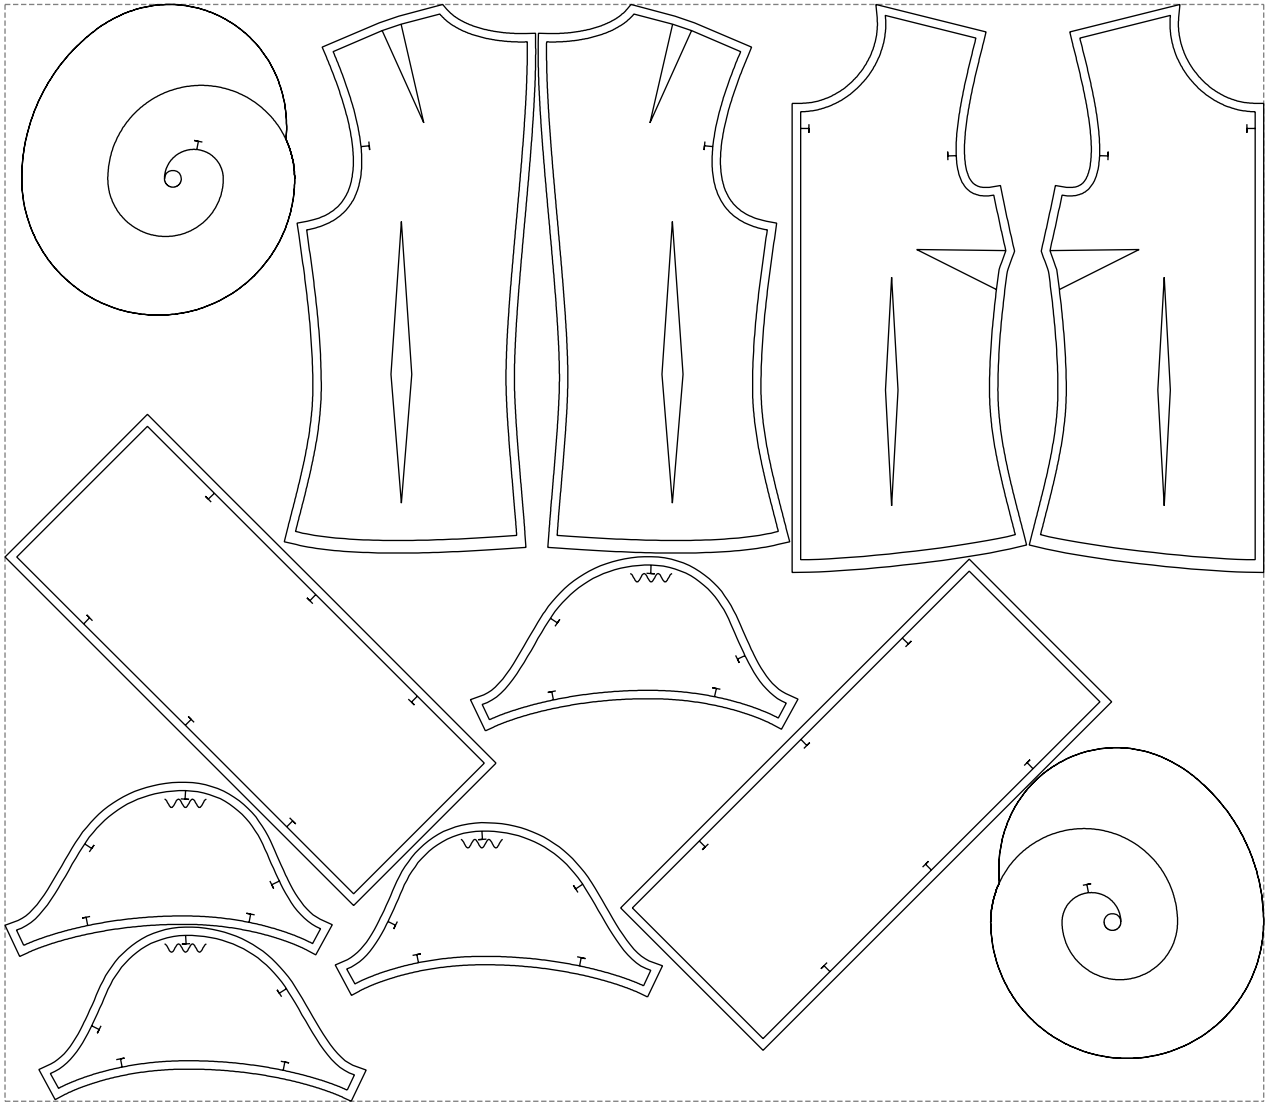

Not for print

Paper size: A4, size:1399.00 x676.49 mm

# Example

size:1499.00 x1306.51 mm

Maneken =1 ver.0

rz\_1=170

rz\_16=96

rz\_17=82

rz\_18=76

rz\_19=104