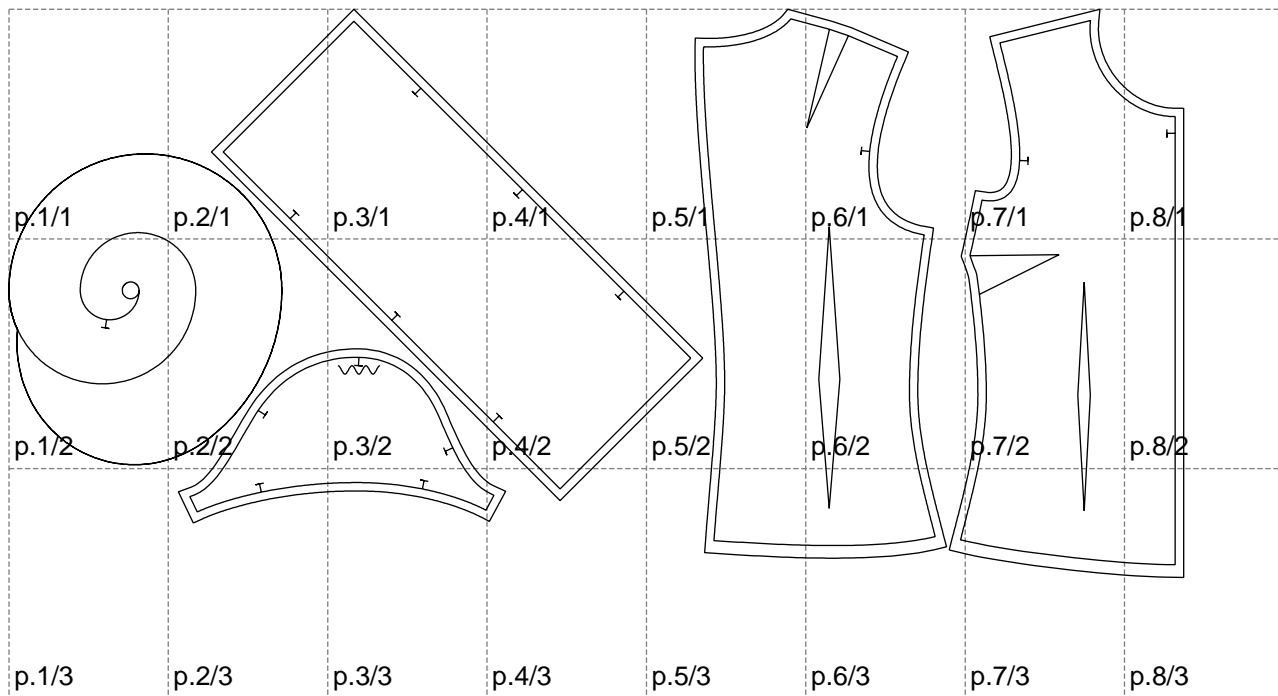

Not for print

Paper size: A4, size:1399.00 x676.49 mm

# Example

size:1499.00 x1306.51 mm

Maneken =1 ver.0

rz\_1=170

rz\_16=96

rz\_17=82

rz\_18=76

rz\_19=104

rz\_20=101.8

---

. . . . .  
. . . . .  
. . . . .