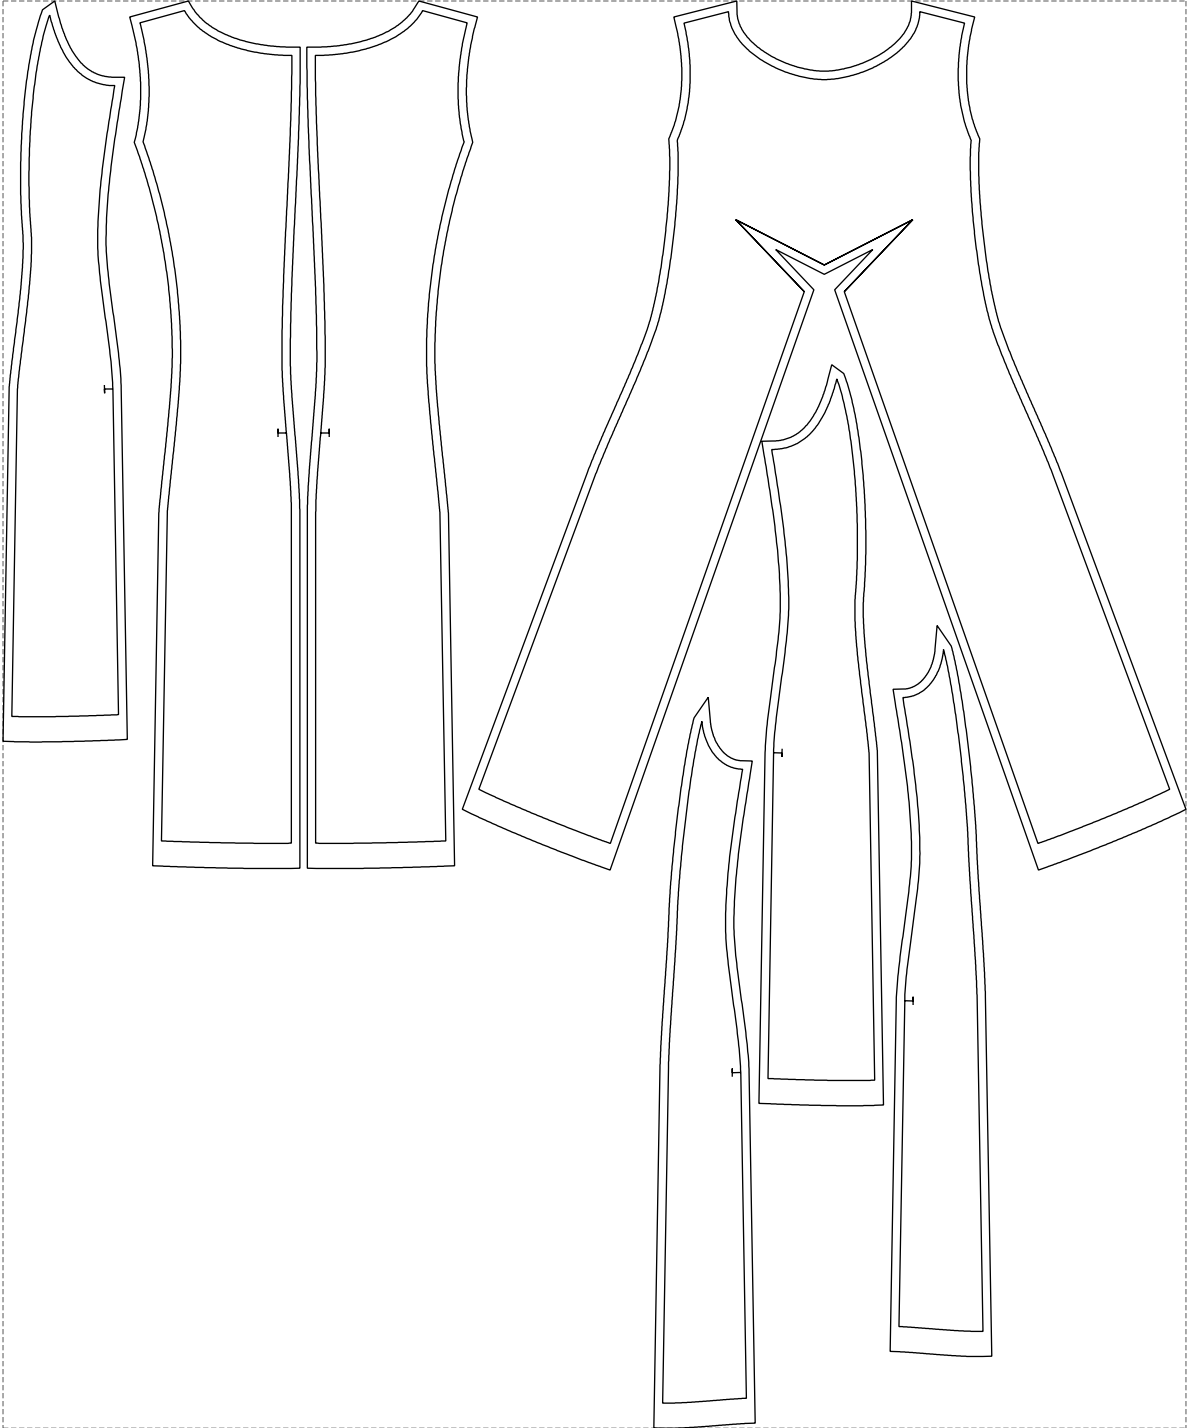

Not for print

Paper size: A4, size:1328.55 x1035.23 mm

Example

size:1408.95 x1700.23 mm

Maneken =1 ver.0

rz_1=170

rz_16=92

rz_17=78.8

rz_18=71.8

rz_19=100

rz_20=98.1

.
.
.