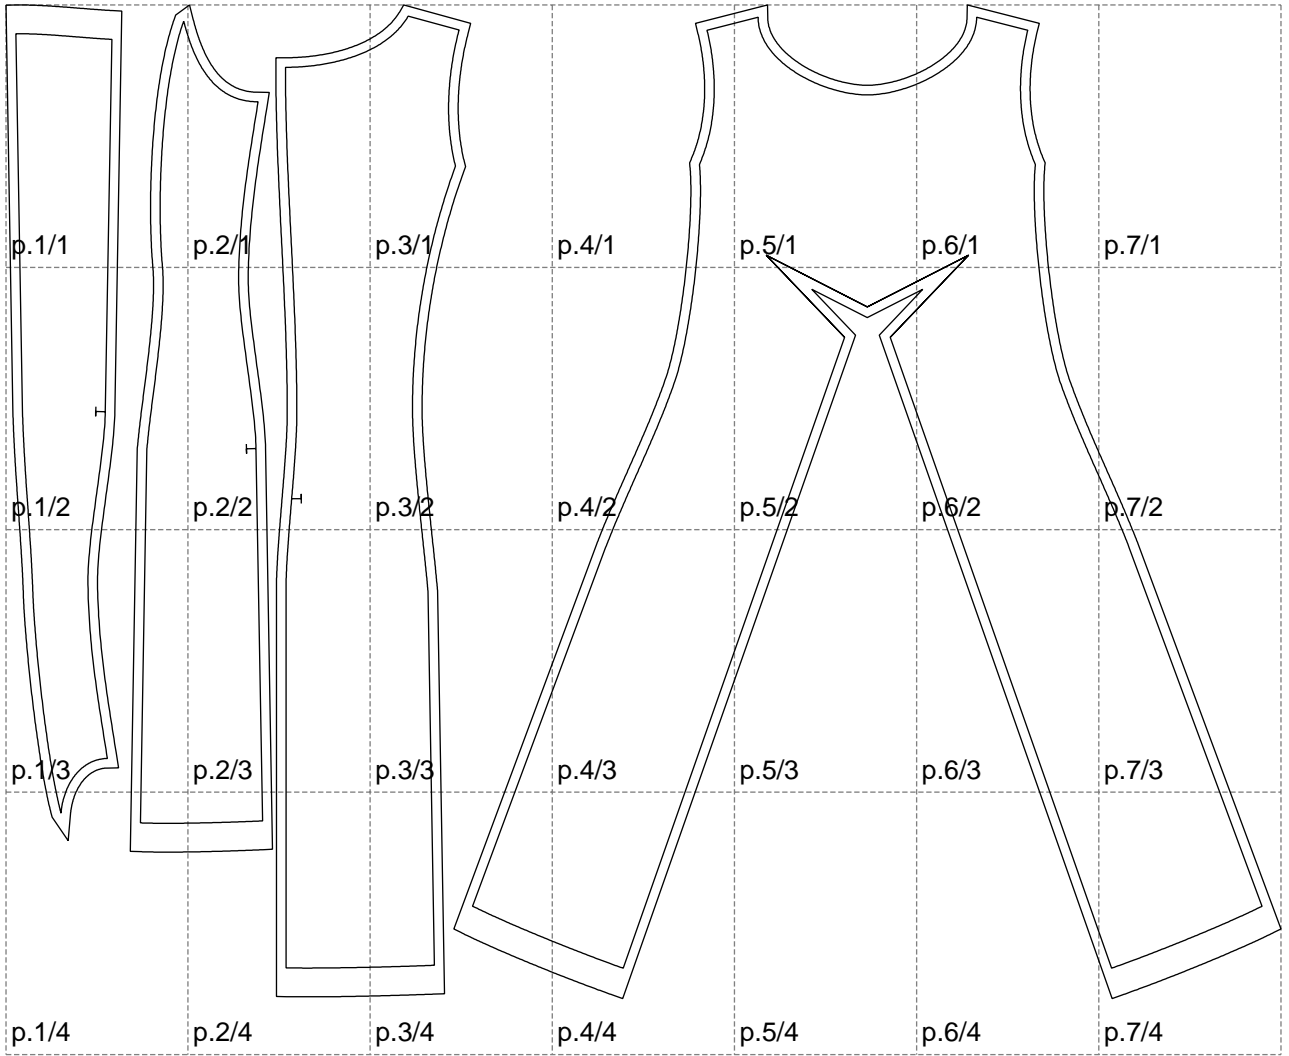

Not for print

Paper size: A4, size:1328.55 x1035.23 mm

Example

size:1408.95 x1700.23 mm

Maneken =1 ver.0

rz_1=170

rz_16=92

rz_17=78.8

rz_18=71.8

rz_19=100

rz_20=98.1

.
.
.