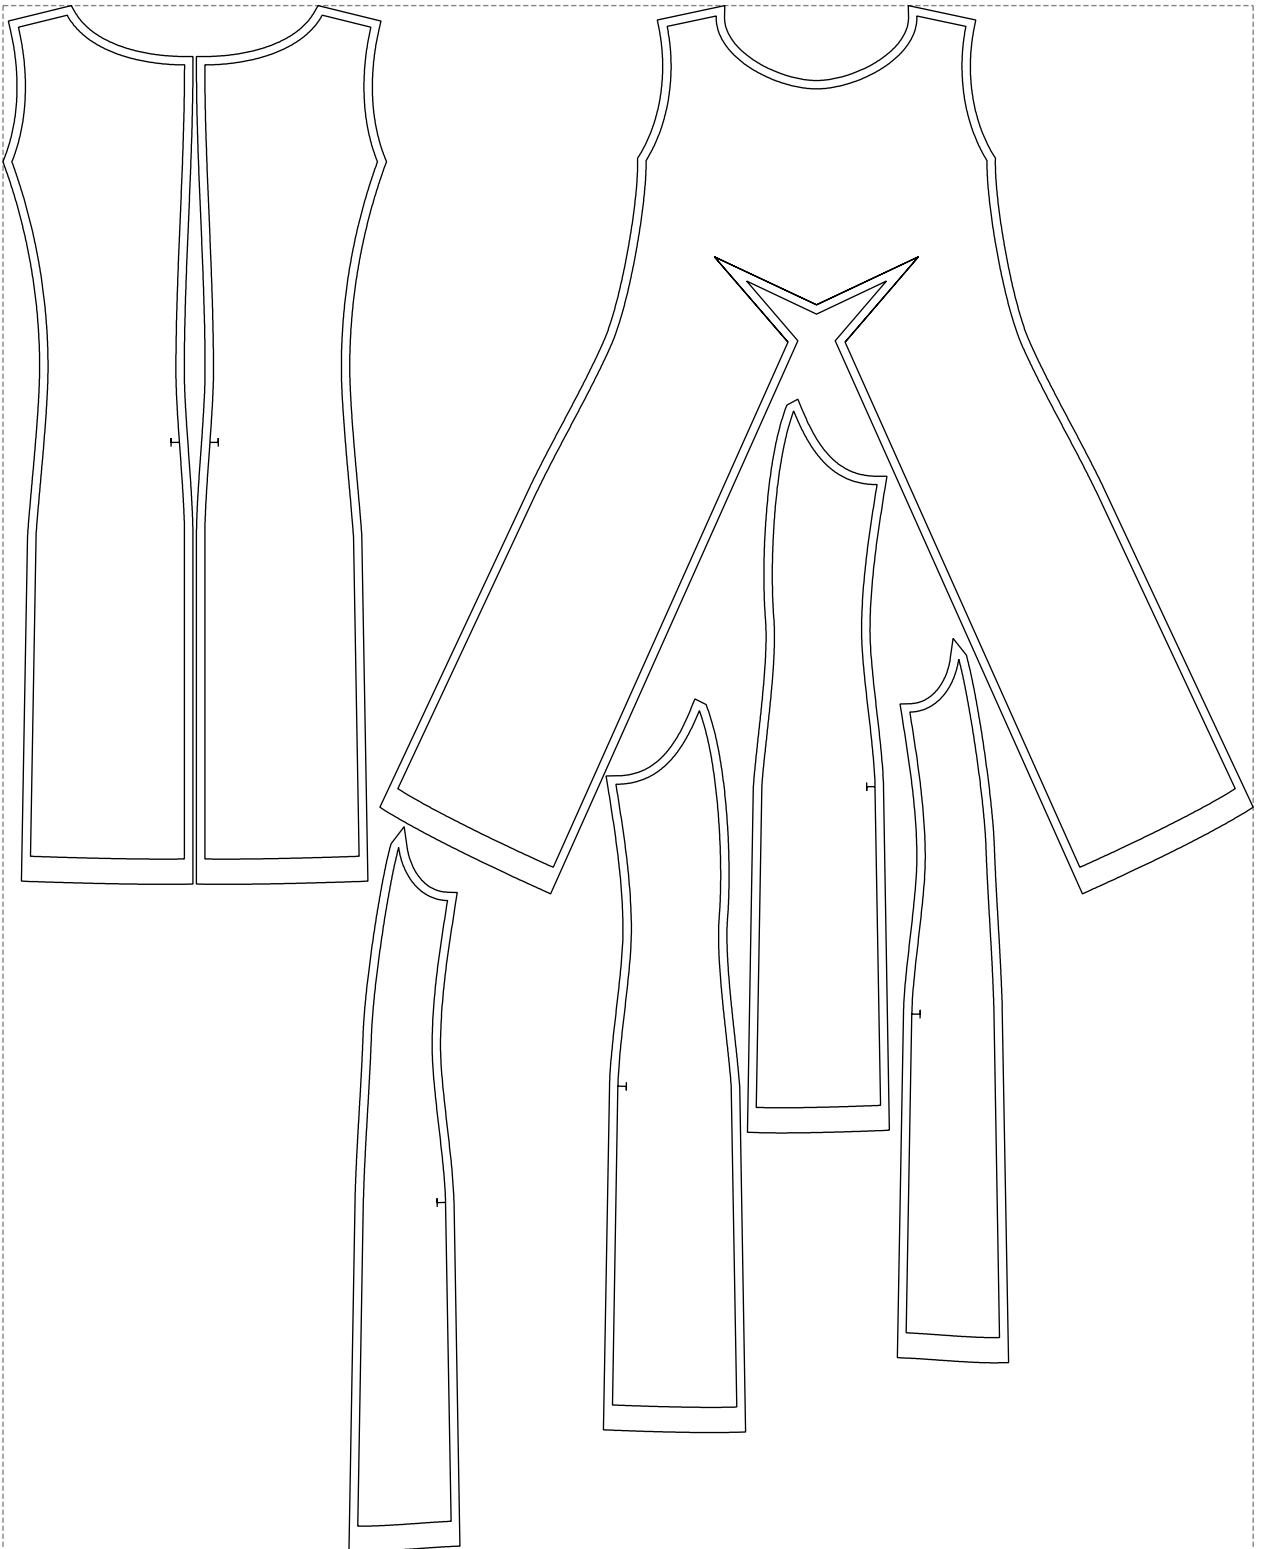

Not for print

Paper size: A4, size:1399.00 x1342.87 mm

# Example

size:1488.98 x1841.21 mm

Maneken =1 ver.0

rz\_1=170

rz\_16=112

rz\_17=96.2

rz\_18=94

rz\_19=120