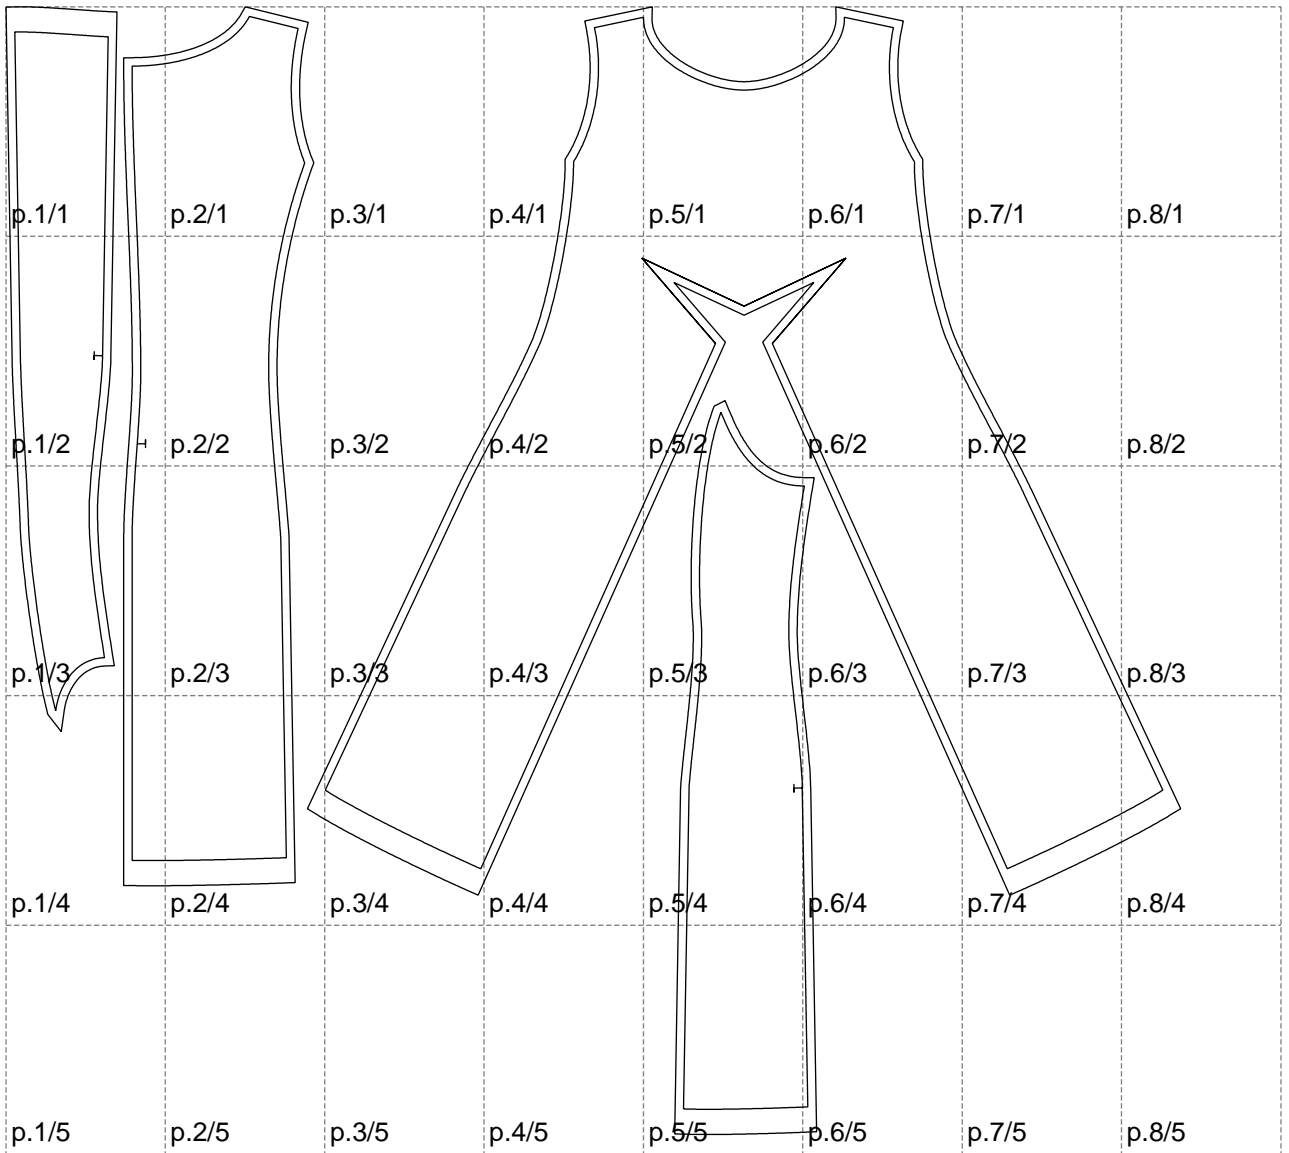

Not for print

Paper size: A4, size:1399.00 x1342.87 mm

# Example

size:1488.98 x1841.21 mm

Maneken =1 ver.0

rz\_1=170

rz\_16=112

rz\_17=96.2

rz\_18=94

rz\_19=120

rz\_20=117

---

. . . . .  
. . . . .  
. . . . .