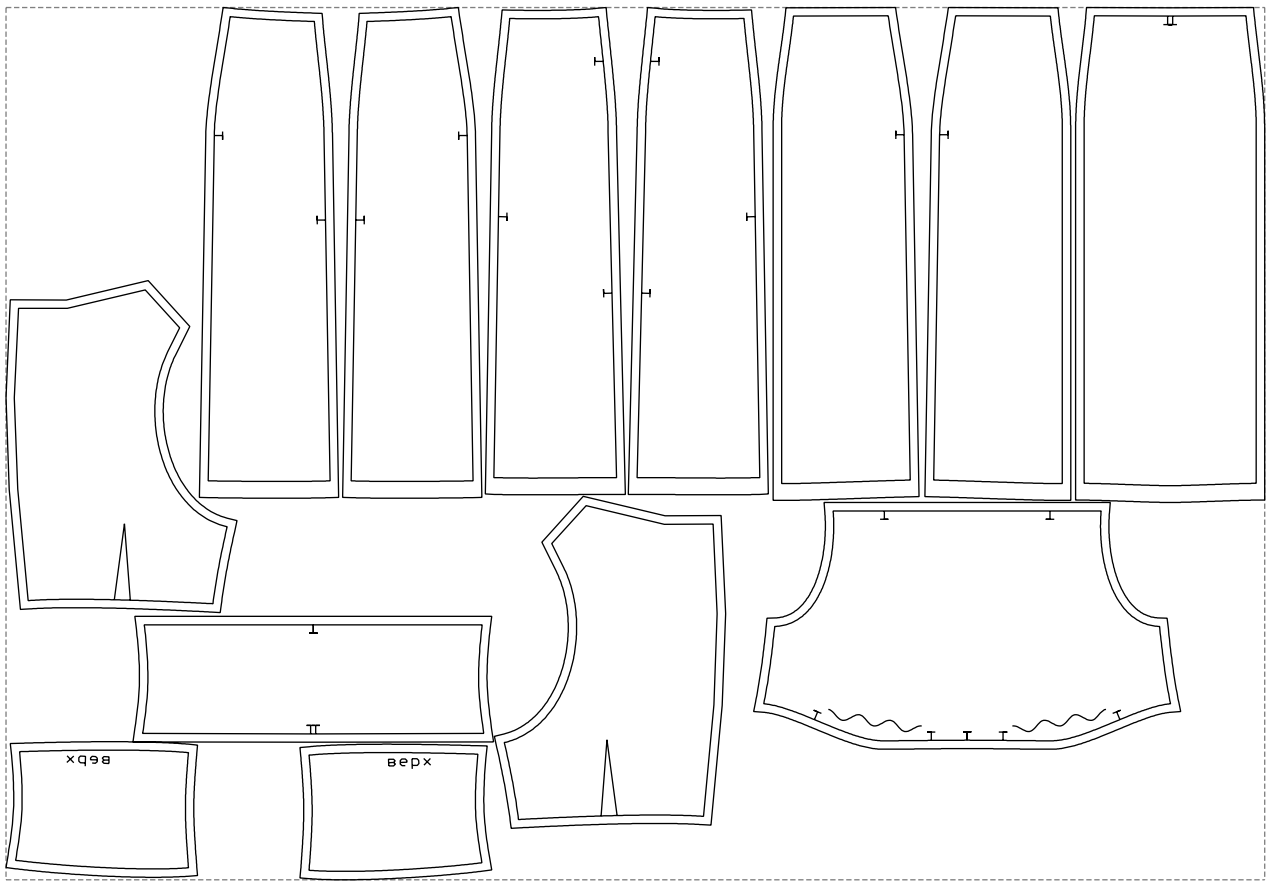

Not for print

Paper size: A4, size:1399.00 x738.11 mm

Example

size:1499.00 x1039.06 mm

Maneken =1 ver.0

rz_1=170

rz_16=92

rz_17=78.8

rz_18=71.8

rz_19=100

rz_20=98.1

.
.
.