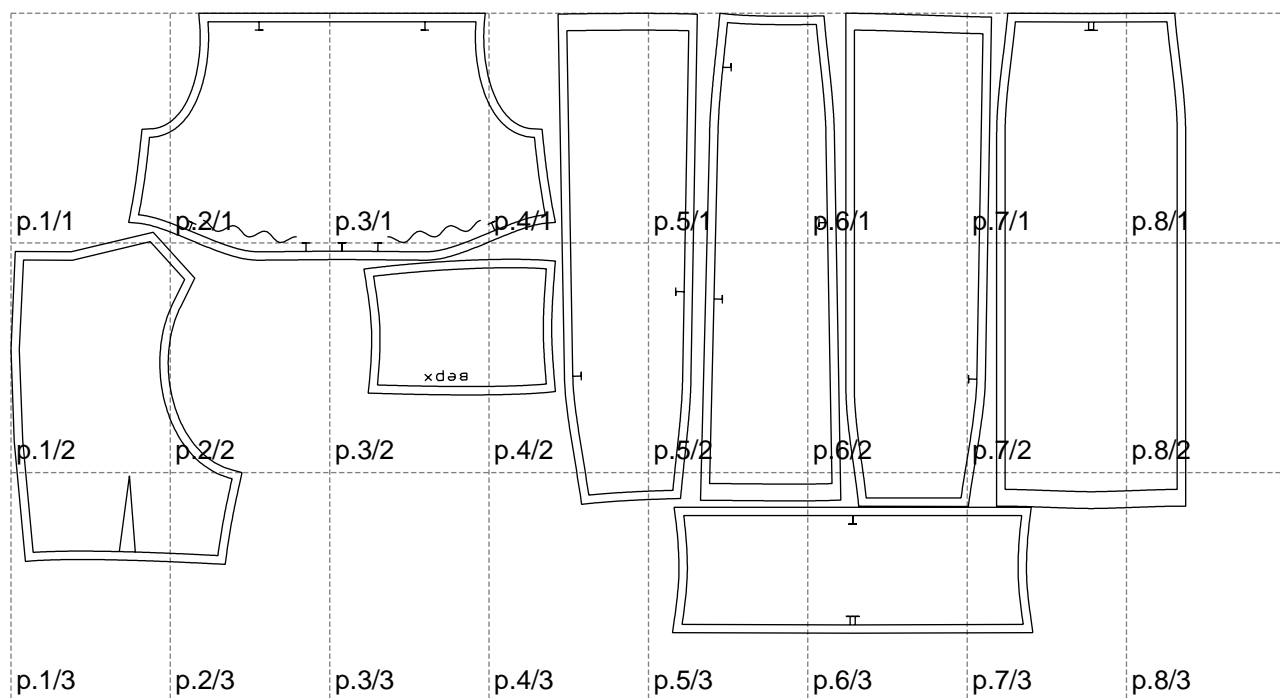

Not for print

Paper size: A4, size:1399.00 x738.11 mm

Example

size:1499.00 x1039.06 mm

Maneken =1 ver.0

rz_1=170

rz_16=92

rz_17=78.8

rz_18=71.8

rz_19=100

rz_20=98.1

.
.
.