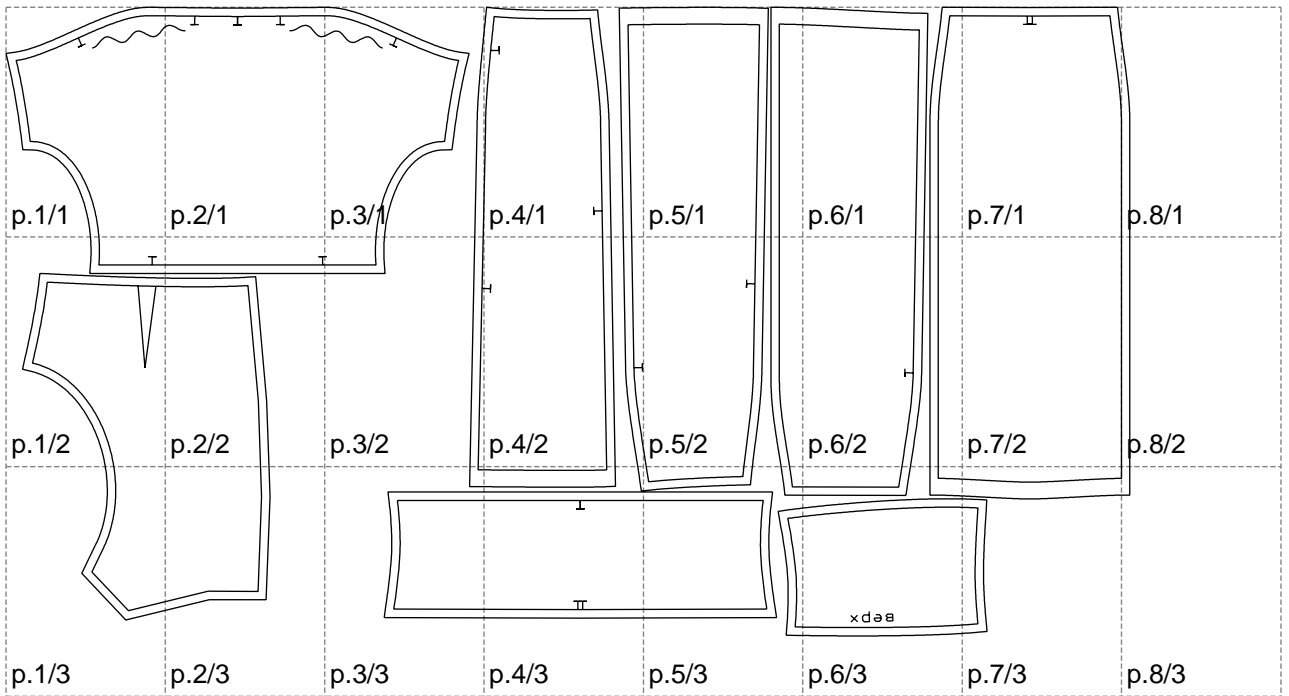

Not for print

Paper size: A4, size:1338.46 x748.50 mm

Example

size:1448.60 x1150.99 mm

Maneken =1 ver.0

rz_1=170

rz_16=100

rz_17=85.4

rz_18=80.2

rz_19=108

rz_20=105.4

.
.
.