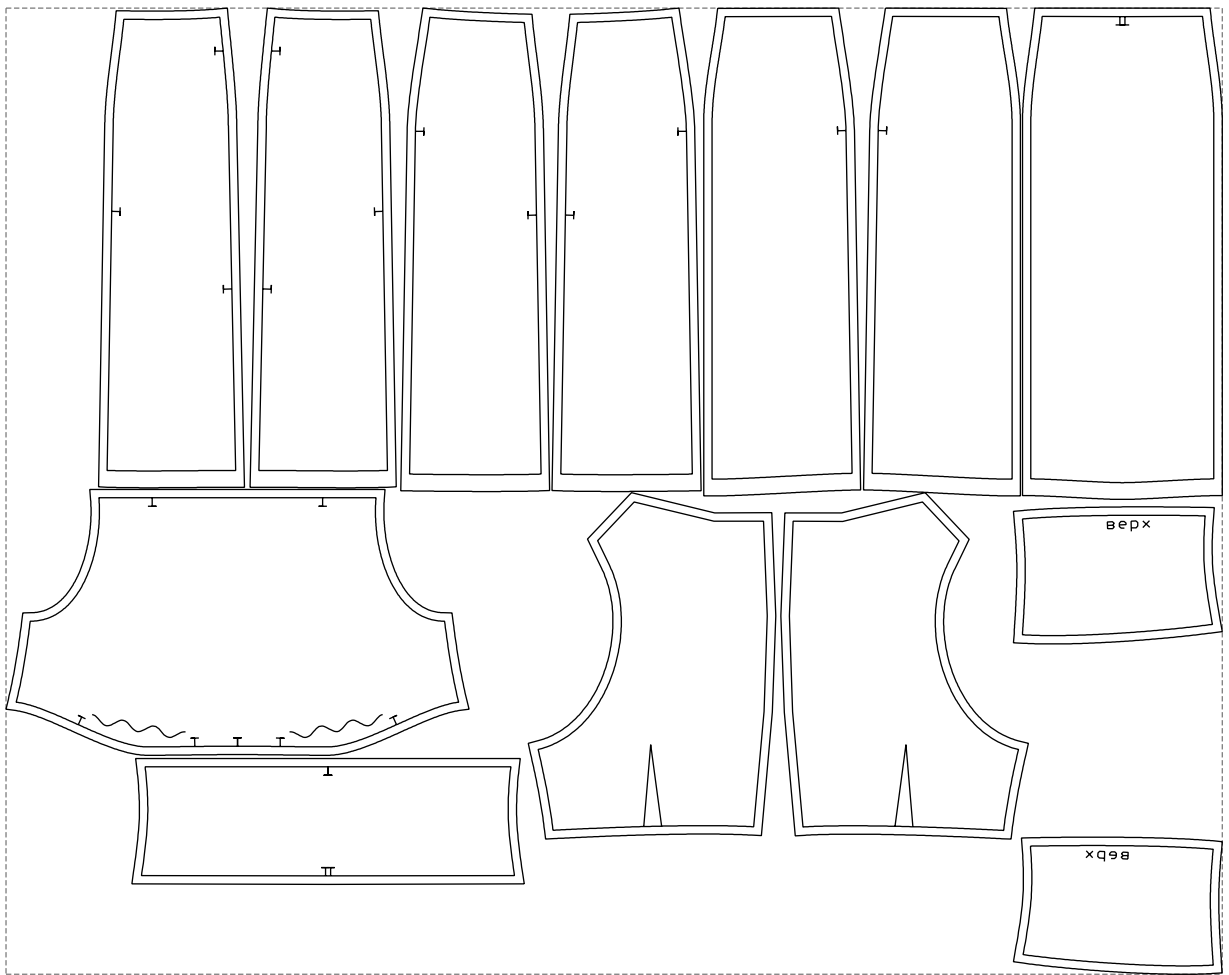

Not for print

Paper size: A4, size:1338.46 x748.50 mm

Example

size:1448.60 x1150.99 mm

Maneken =1 ver.0

rz_1=170

rz_16=100

rz_17=85.4

rz_18=80.2

rz_19=108

rz_20=105.4

.
.
.