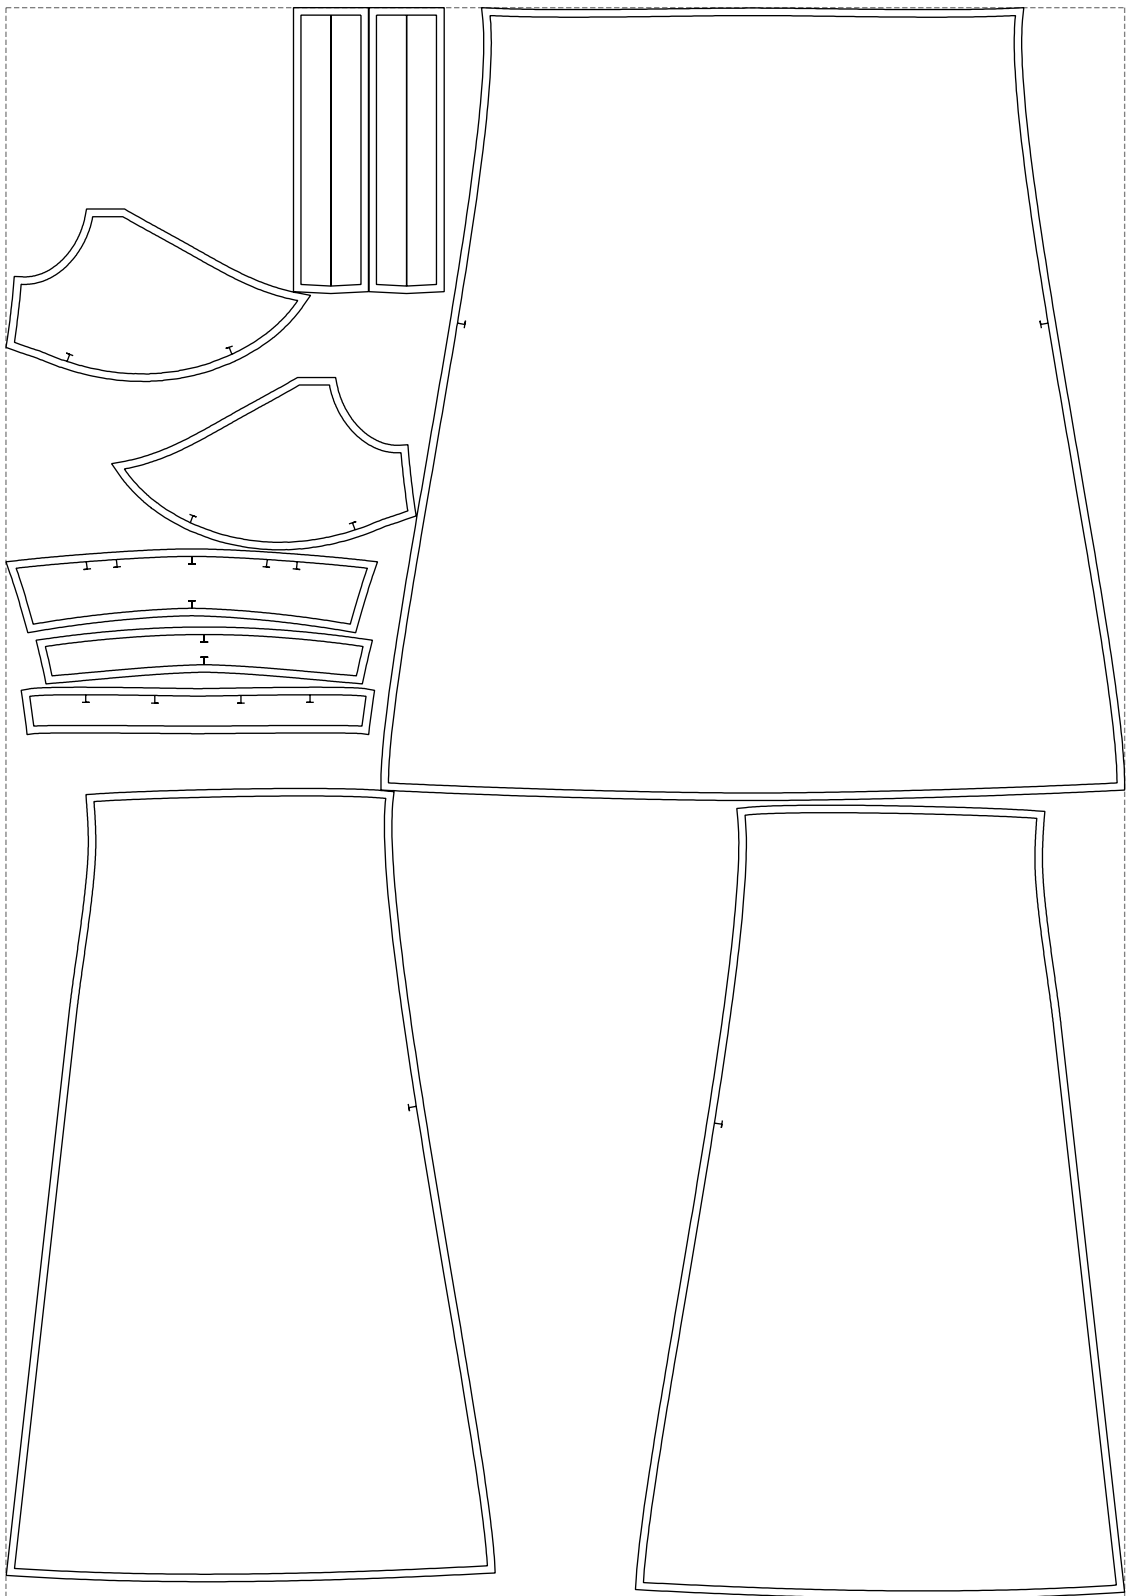

Not for print

Paper size: A4, size:1399.00 x1852.17 mm

# Example

size:1488.97 x2118.12 mm

Maneken =1 ver.0

rz\_1=170

rz\_16=96

rz\_17=82

rz\_18=76

rz\_19=104

rz\_20=101.8

---

. . . . .  
. . . . .  
. . . . .