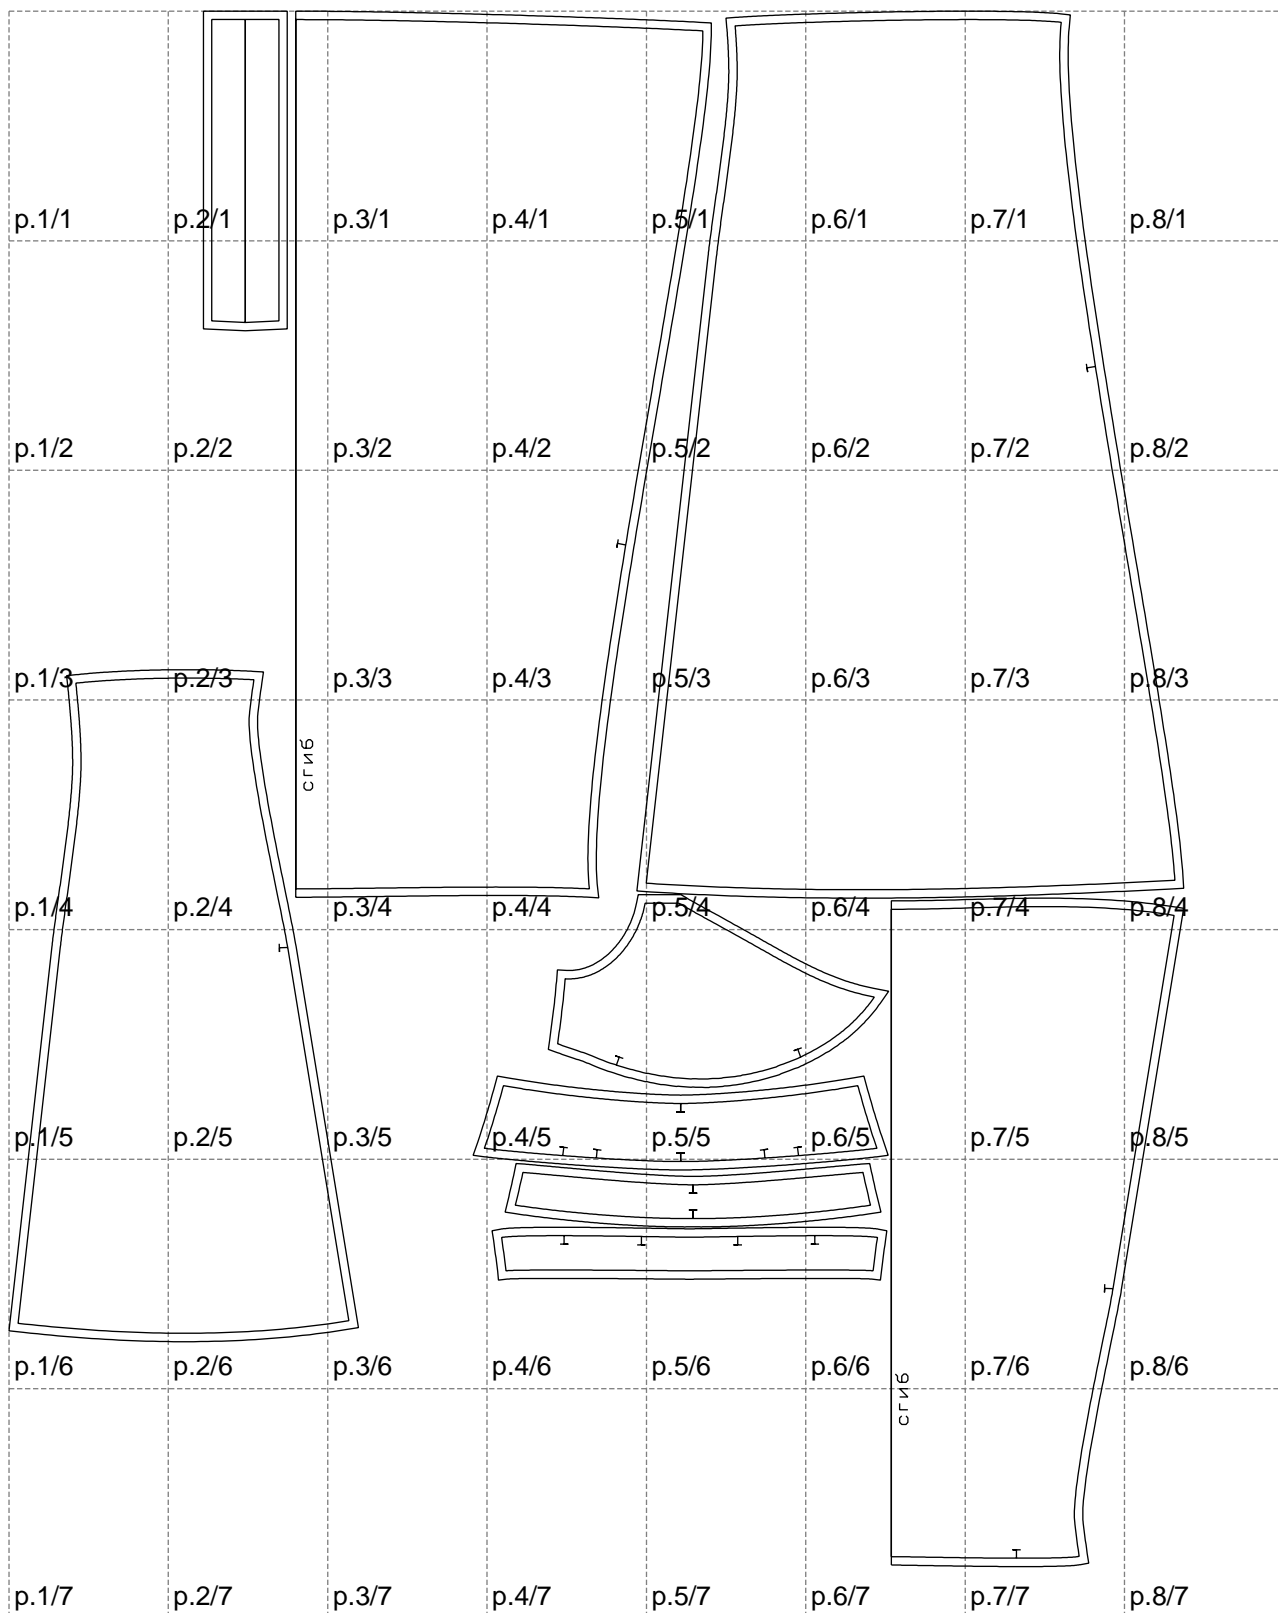

Not for print

Paper size: A4, size:1399.00 x1852.17 mm

# Example

size:1488.97 x2118.12 mm

Maneken =1 ver.0

rz\_1=170

rz\_16=96

rz\_17=82

rz\_18=76

rz\_19=104

rz\_20=101.8

---

. . . . .  
. . . . .  
. . . . .