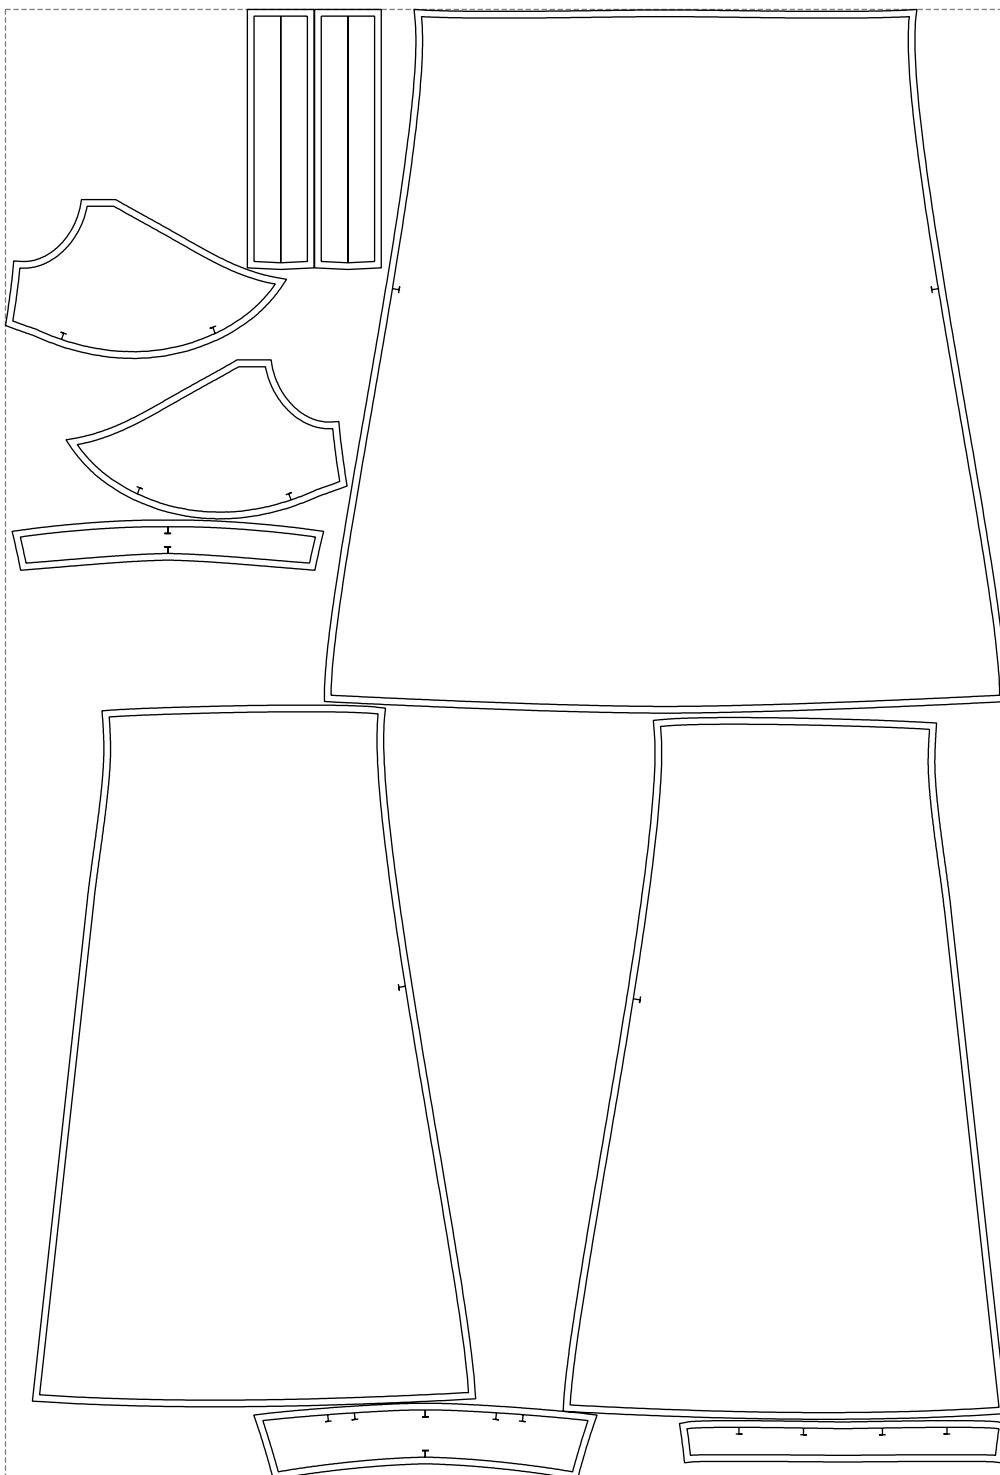

Not for print

Paper size: A4, size:1389.00 x1850.05 mm

# Example

size:1499.00 x2201.71 mm

Maneken =1 ver.0

rz\_1=170

rz\_16=100

rz\_17=85.4

rz\_18=80.2

rz\_19=108

rz\_20=105.4

---

. . . . .  
. . . . .  
. . . . .