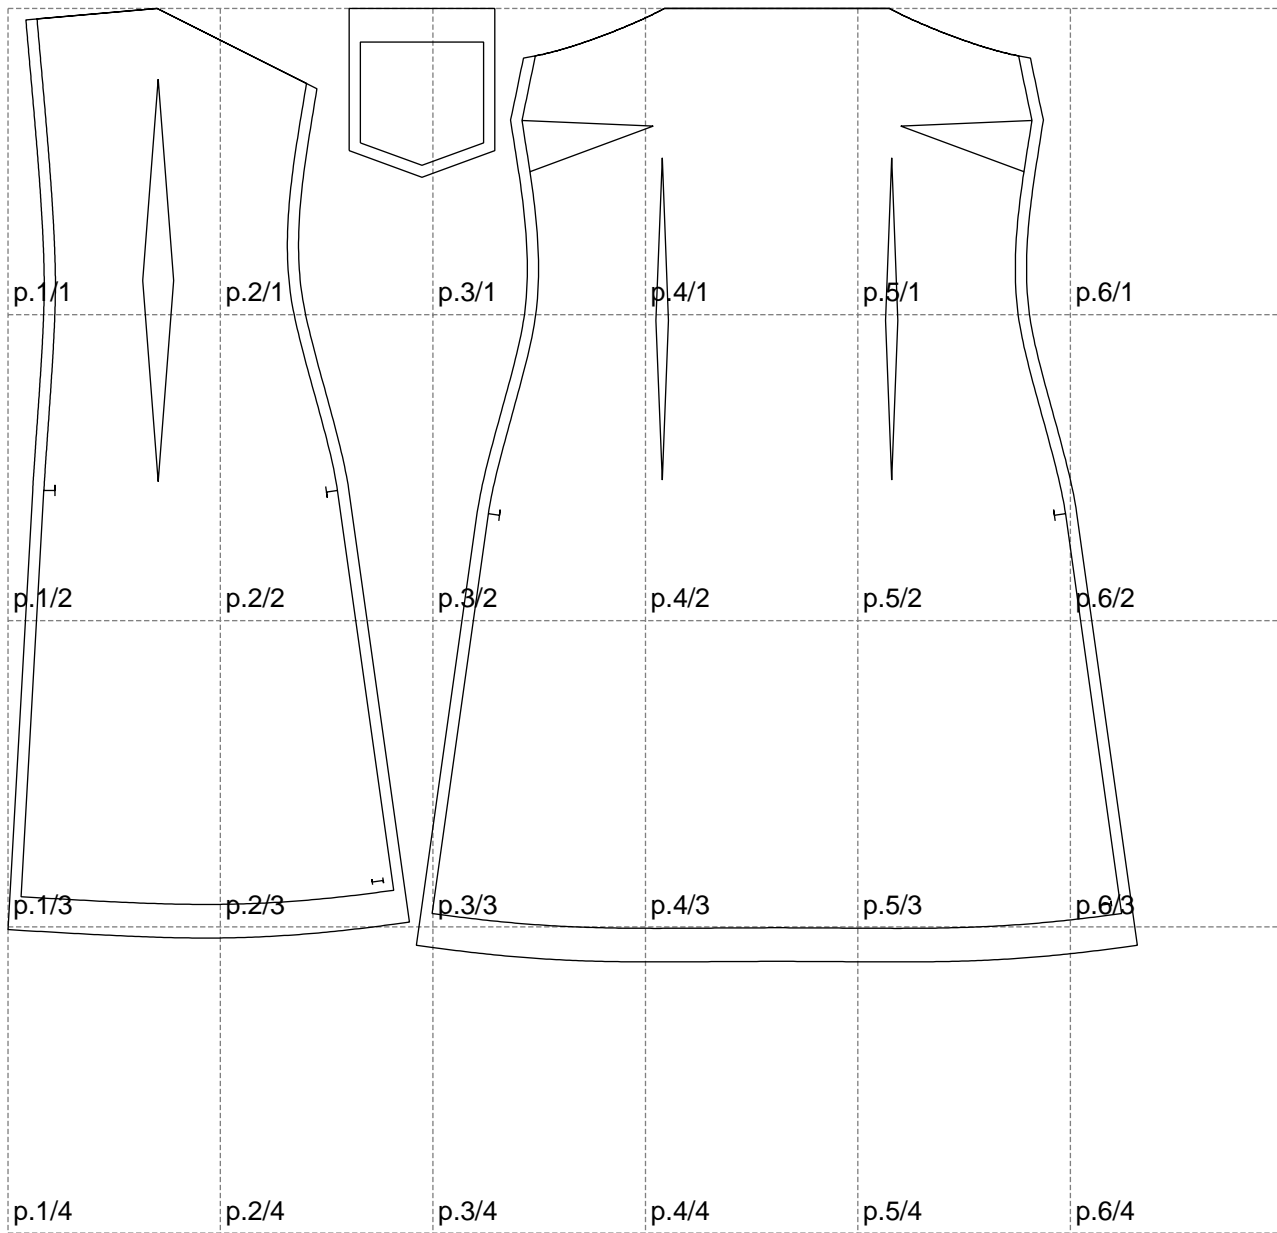

Not for print

Paper size: A4, size:1008.87 x851.51 mm

Example

size:1428.54 x851.51 mm

Maneken =1 ver.0

rz_1=170

rz_16=88

rz_17=75.6

rz_18=67.6

rz_19=96

rz_20=94.6

.
.
.