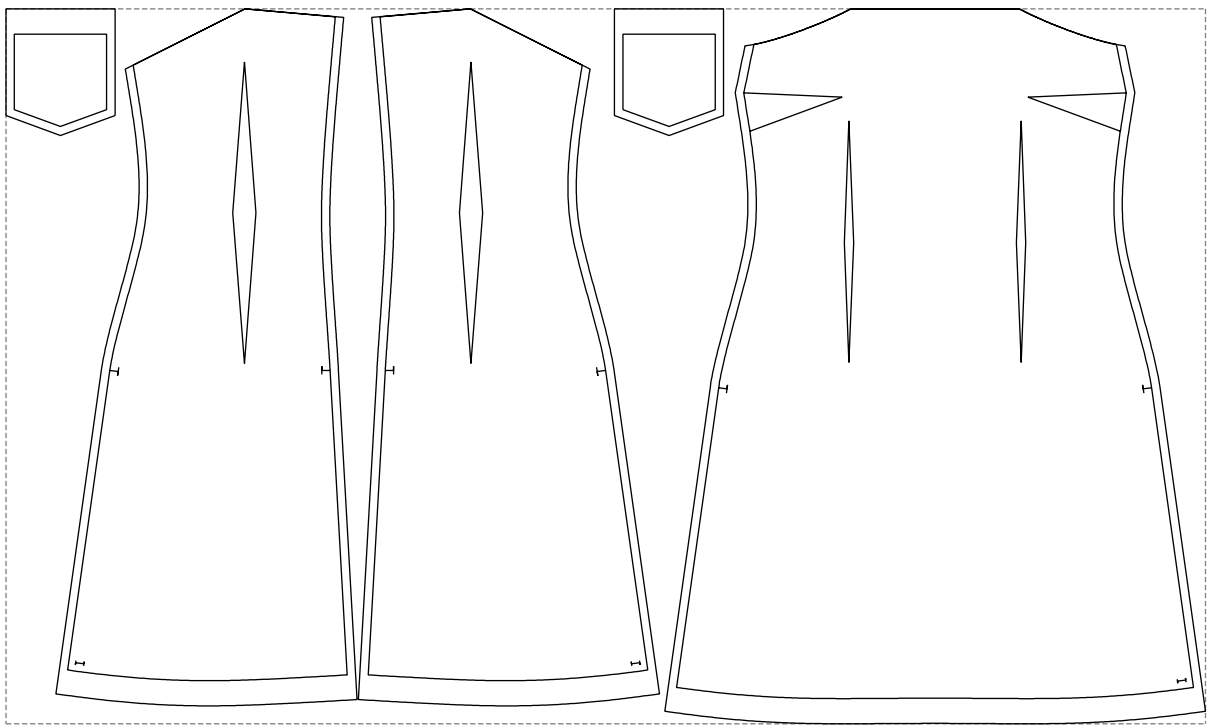

Not for print

Paper size: A4, size:1008.87 x851.51 mm

Example

size:1428.54 x851.51 mm

Maneken =1 ver.0

rz_1=170

rz_16=88

rz_17=75.6

rz_18=67.6

rz_19=96

rz_20=94.6

.
.
.