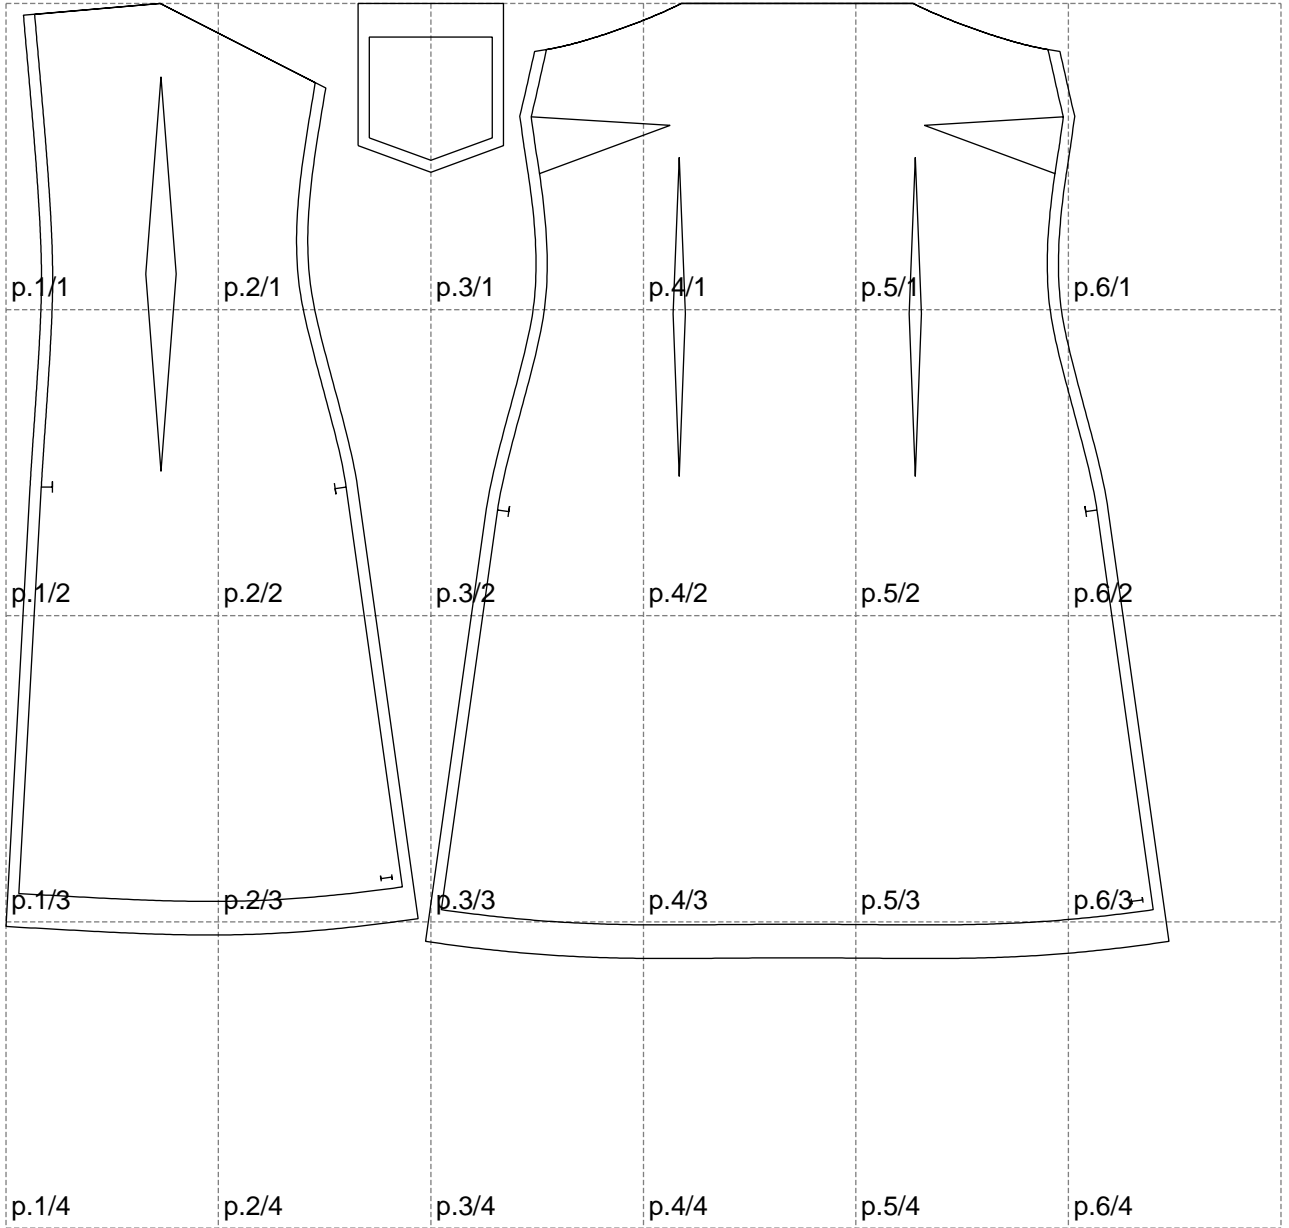

Not for print

Paper size: A4, size:1038.73 x852.90 mm

# Example

size:1468.80 x852.90 mm

Maneken =1 ver.0

rz\_1=170

rz\_16=92

rz\_17=78.8

rz\_18=71.8

rz\_19=100

rz\_20=98.1

---

. . . . .  
. . . . .  
. . . . .