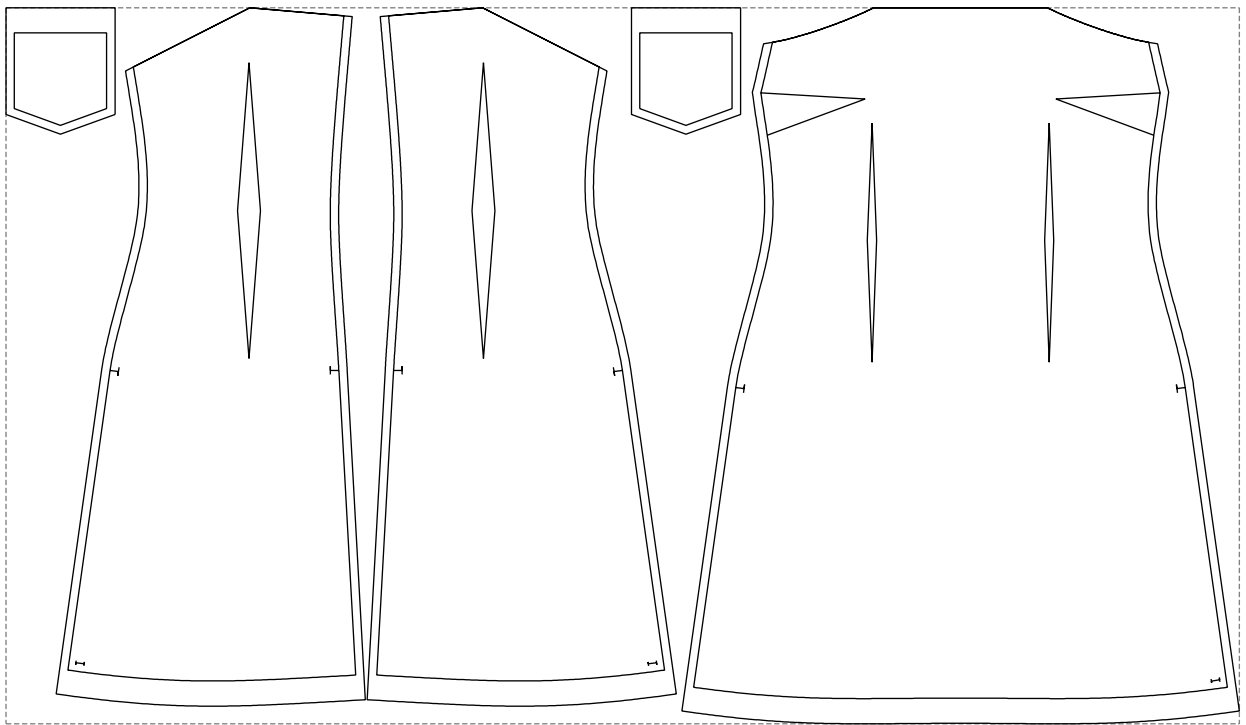

# Example

size:1468.80 x852.90 mm

Maneken =1 ver.0

rz\_1=170

rz\_16=92

rz\_17=78.8

rz\_18=71.8

rz\_19=100