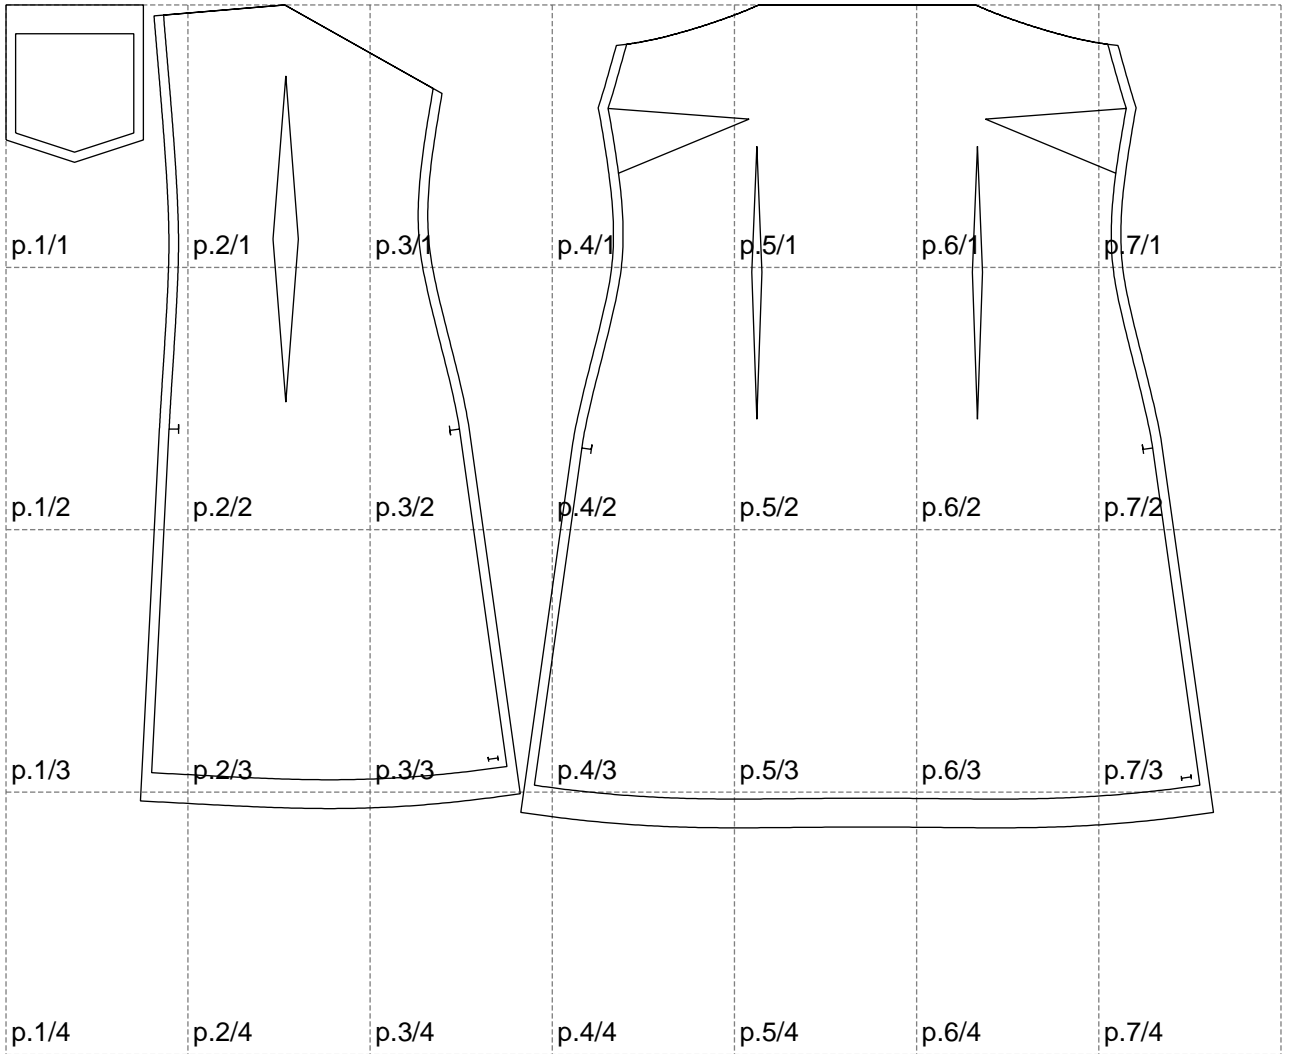

Not for print

Paper size: A4, size:1258.37 x857.36 mm

# Example

size:1499.00 x1129.75 mm

Maneken =1 ver.0

rz\_1=170

rz\_16=104

rz\_17=88.9

rz\_18=84.4

rz\_19=112

rz\_20=109.3

---

. . . . .  
. . . . .  
. . . . .