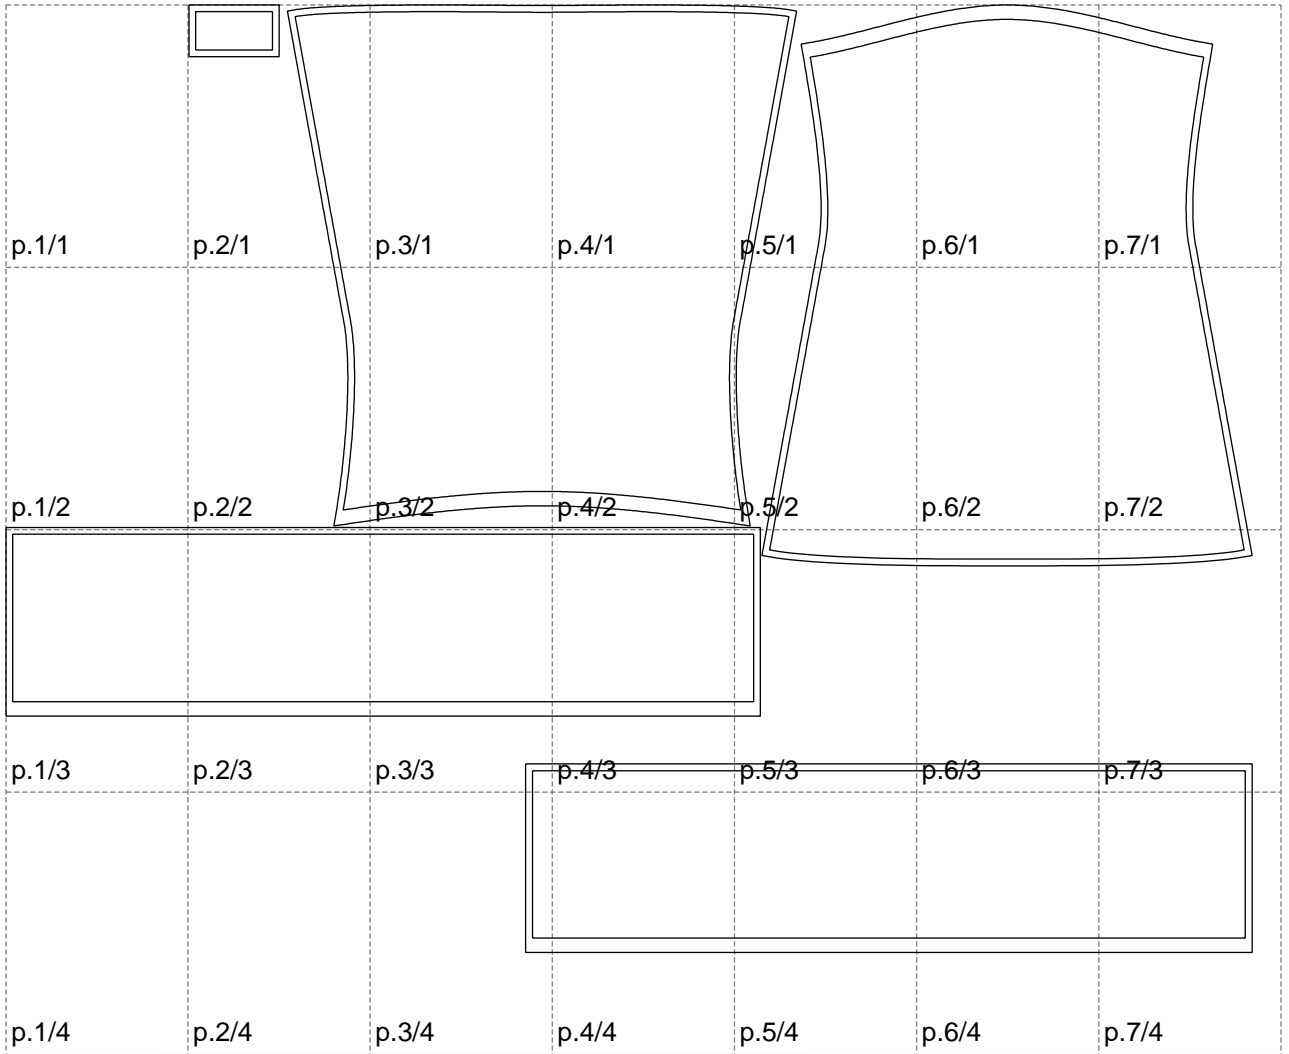

Not for print

Paper size: A4, size:1298.55 x987.34 mm

Maneken =1 ver.0

rz\_1=170

rz\_16=92

rz\_17=78.8

rz\_18=71.8

rz\_19=100

rz\_20=98.1

---

. . . . .  
. . . . .  
. . . . .