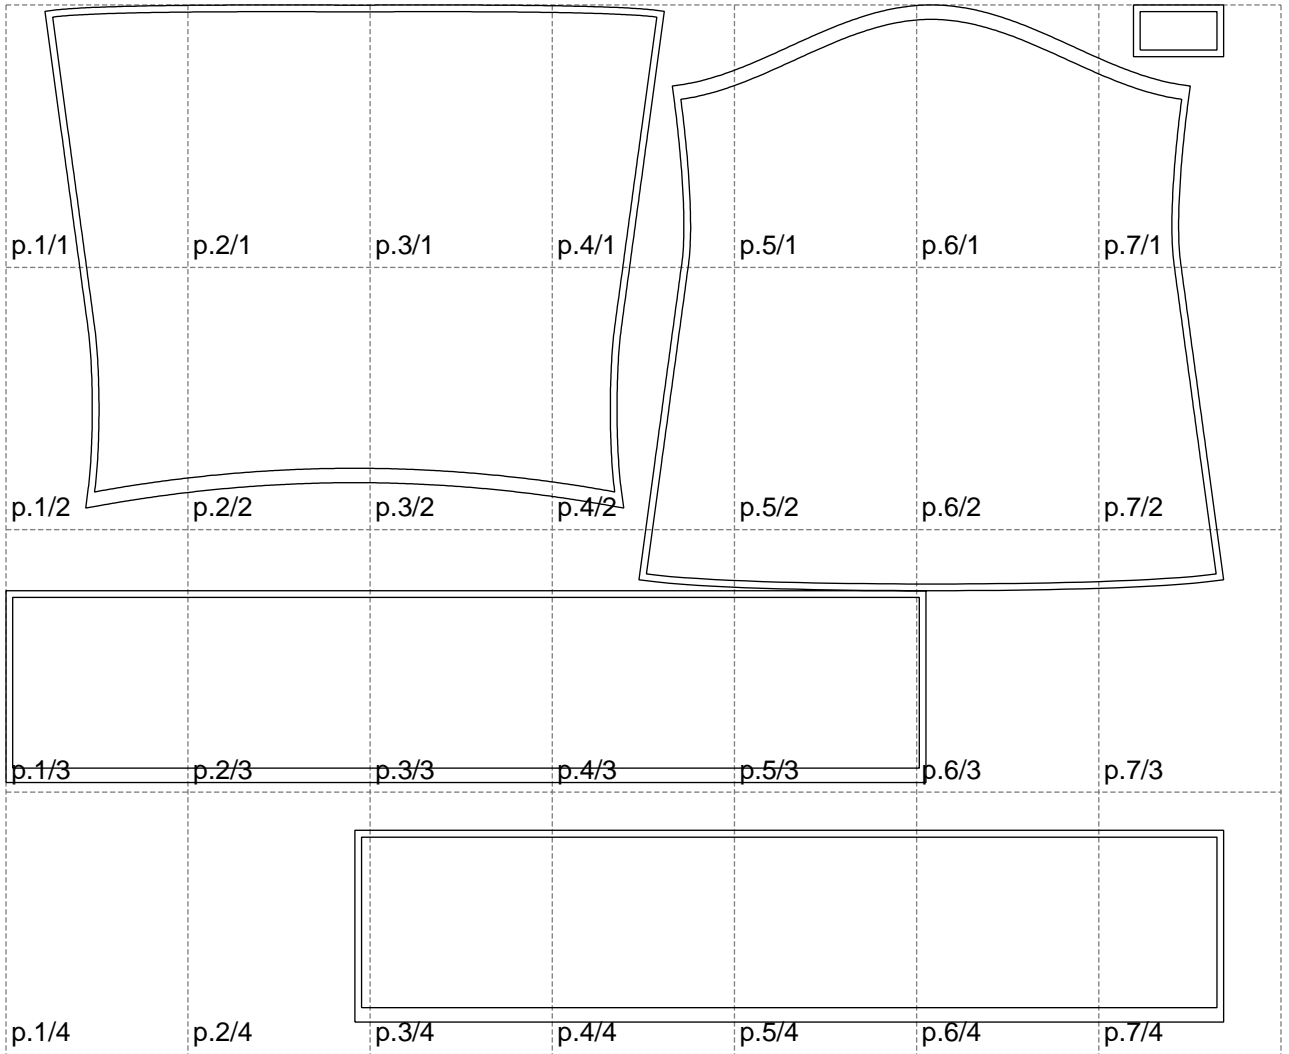

Not for print

Paper size: A4, size:1268.93 x1059.80 mm

Maneken =1 ver.0

rz\_1=170

rz\_16=116

rz\_17=100

rz\_18=98.8

rz\_19=124

rz\_20=121

---

. . . . .  
. . . . .  
. . . . .