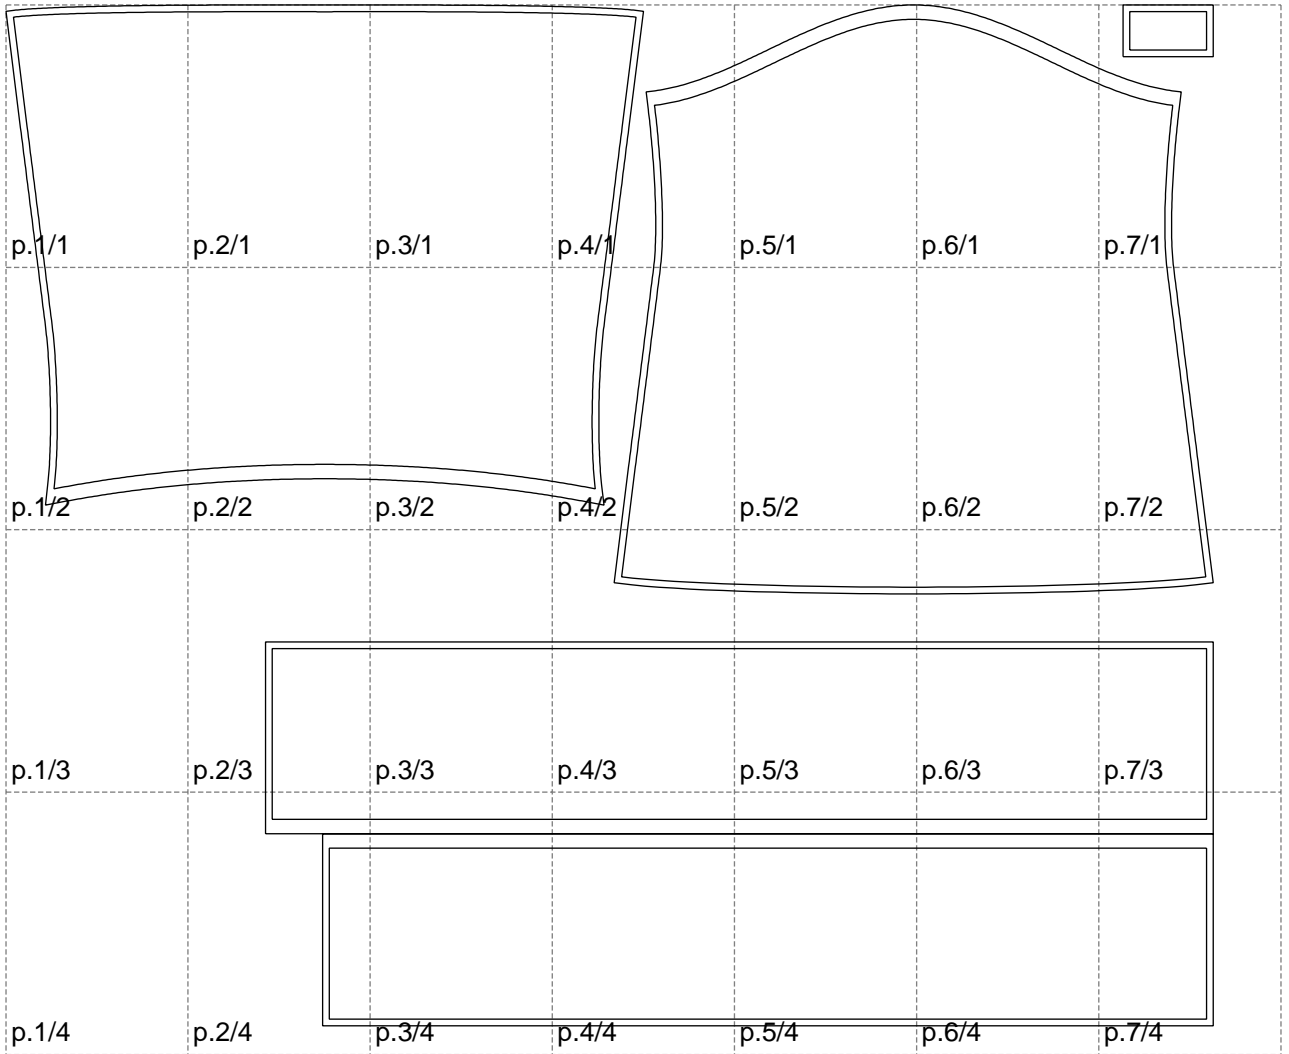

Not for print

Paper size: A4, size:1258.12 x1063.60 mm

Maneken =1 ver.0

rz\_1=170

rz\_16=120

rz\_17=104

rz\_18=103.6

rz\_19=128

rz\_20=125.1

---

. . . . .  
. . . . .  
. . . . .