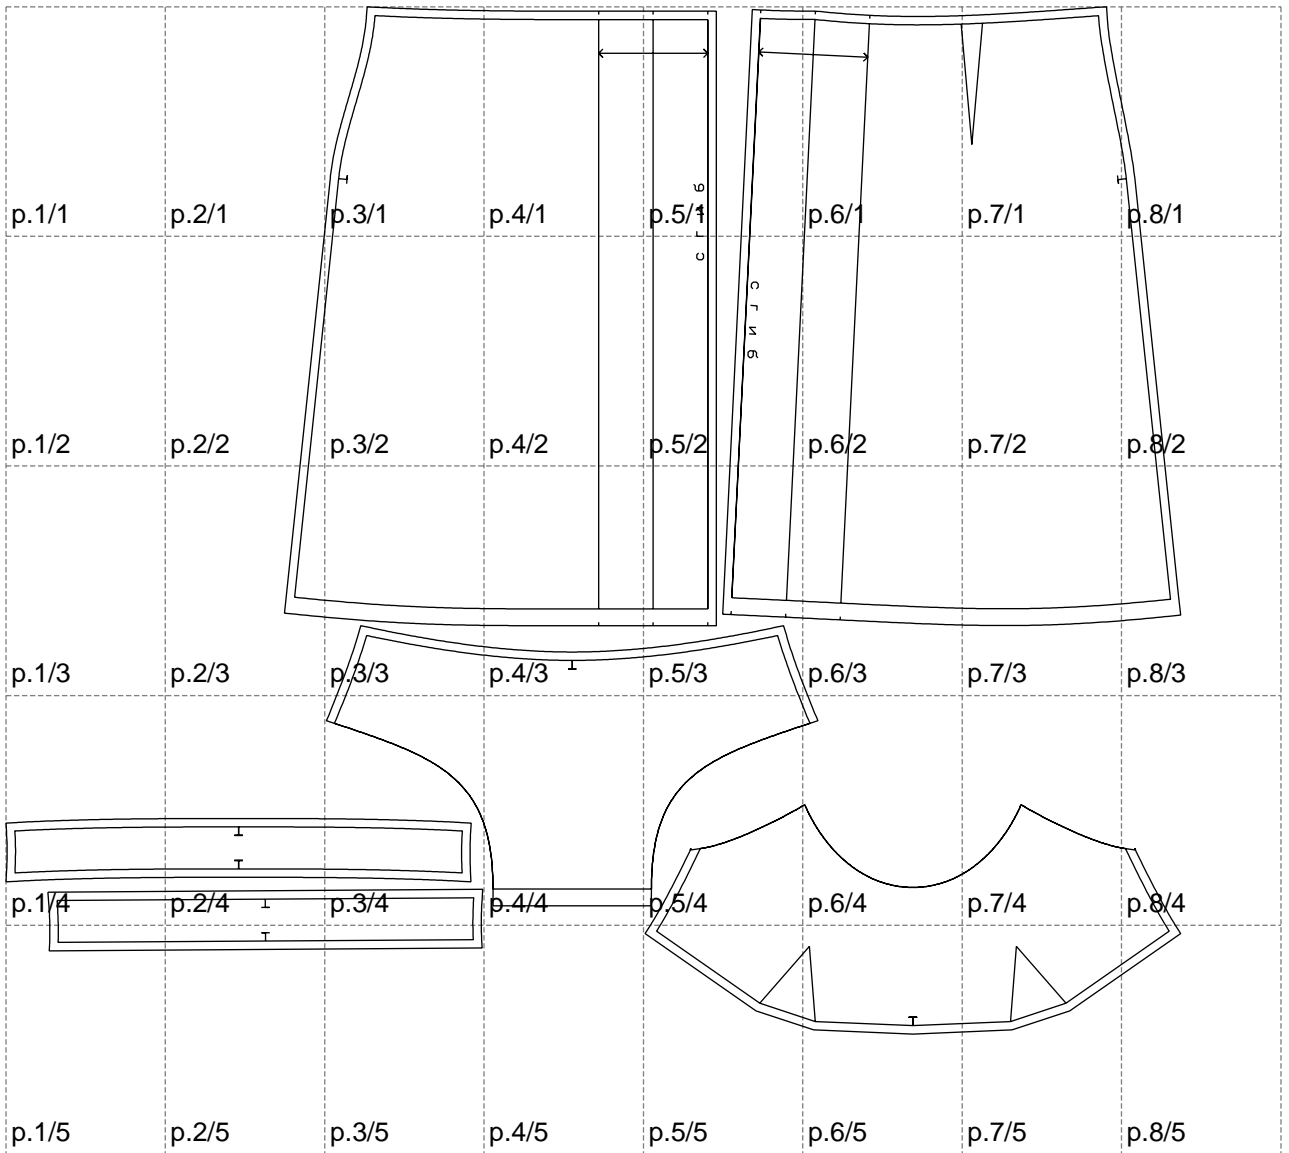

Not for print

Paper size: A4, size:1399.00 x1223.31 mm

# Example

size:1499.00 x1064.25 mm

Maneken =1 ver.0

rz\_1=170

rz\_16=112

rz\_17=96.2

rz\_18=94

rz\_19=120

rz\_20=117

---

. . . . .  
. . . . .  
. . . . .