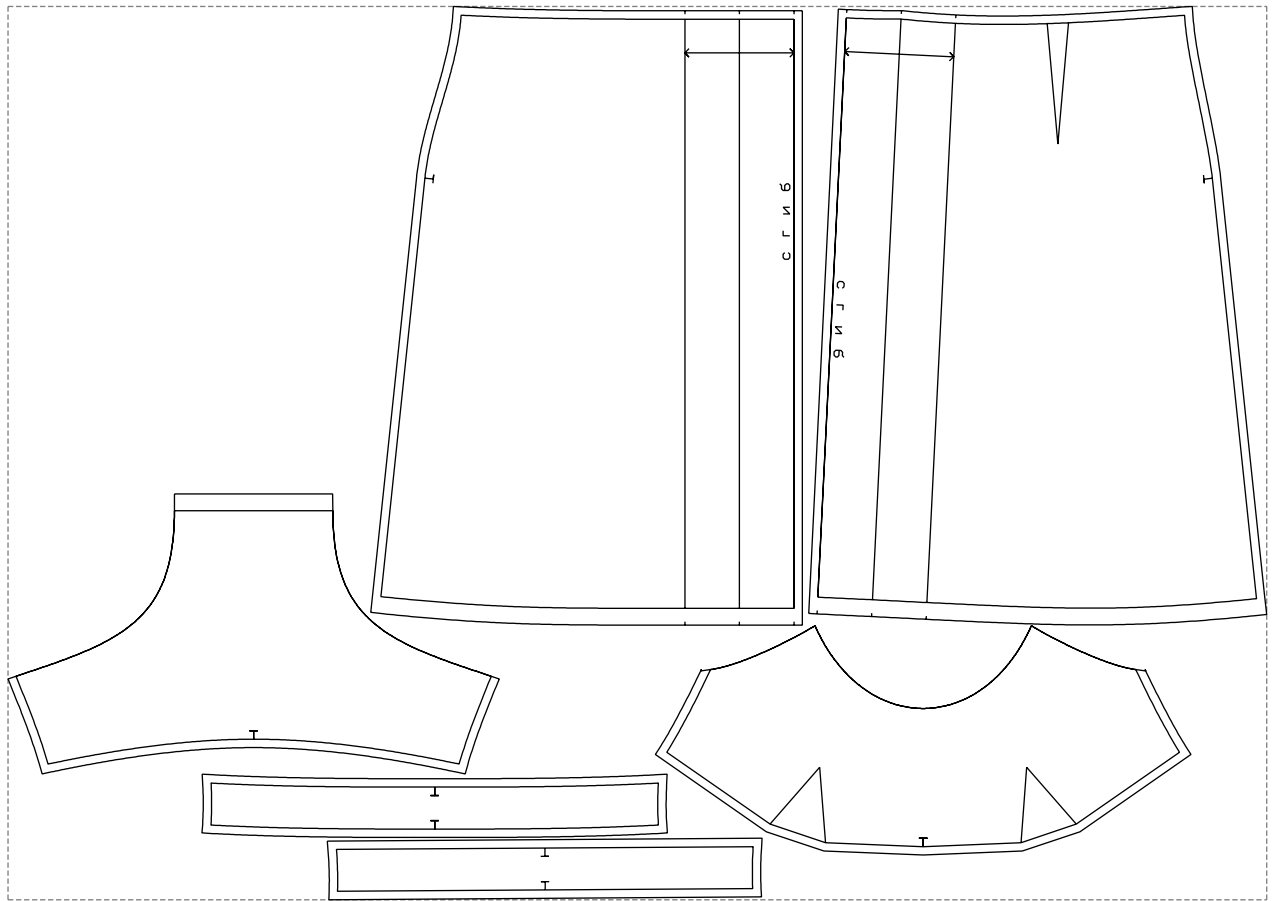

Not for print

Paper size: A4, size:1399.00 x1223.31 mm

# Example

size:1499.00 x1064.25 mm

Maneken =1 ver.0

rz\_1=170

rz\_16=112

rz\_17=96.2

rz\_18=94

rz\_19=120