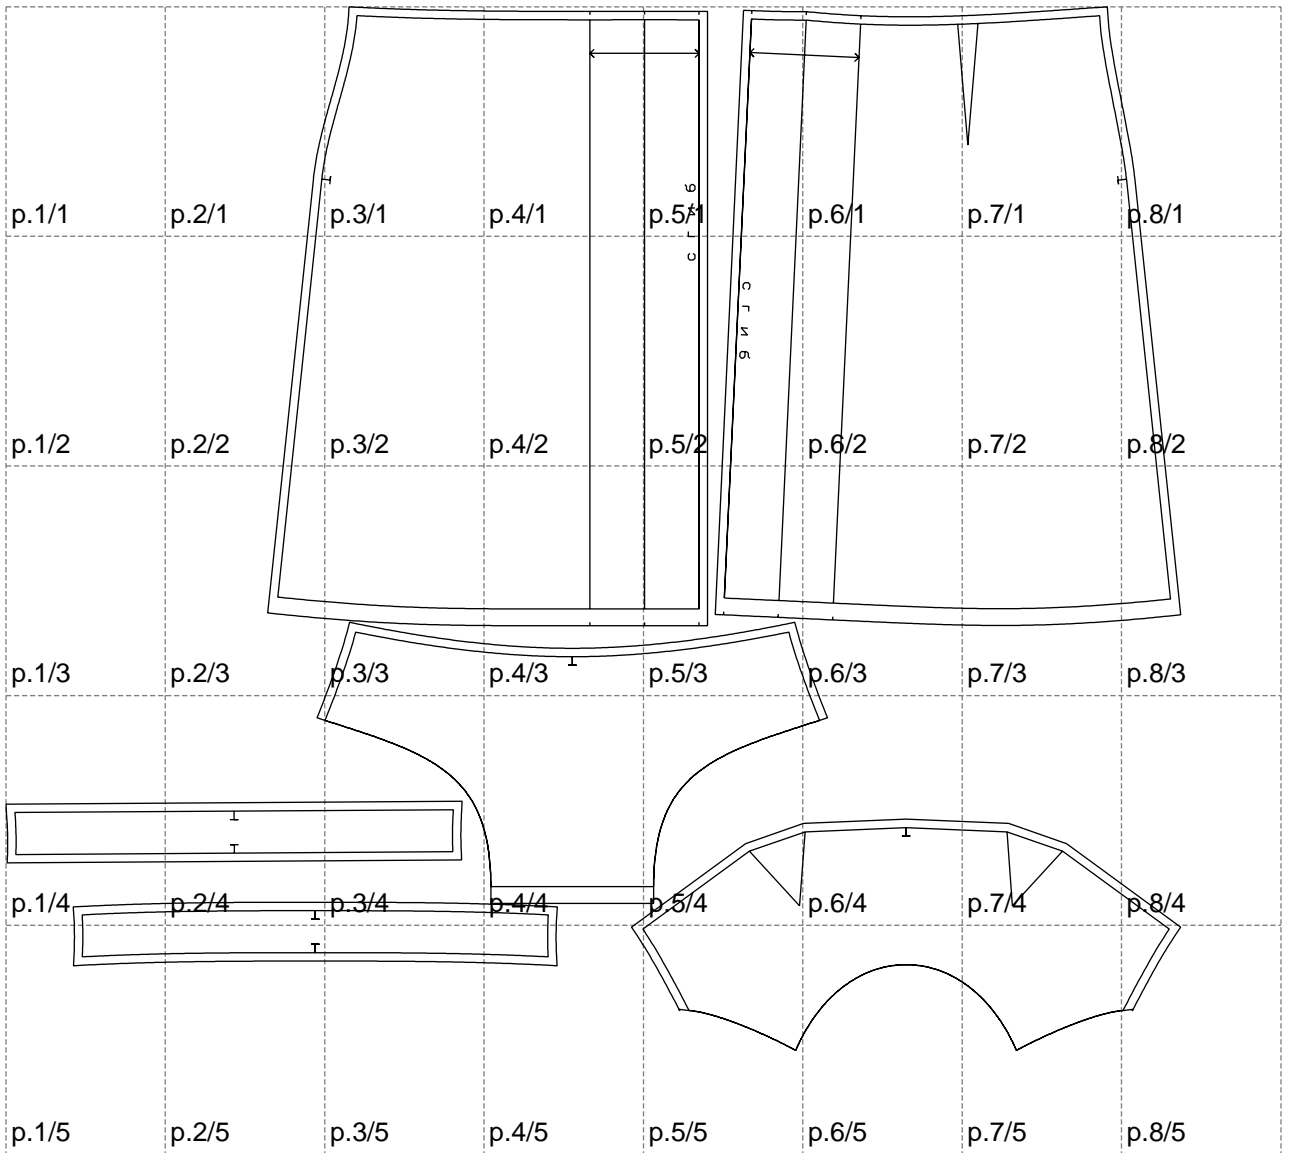

Not for print

Paper size: A4, size:1399.00 x1242.77 mm

# Example

size:1499.00 x1086.96 mm

Maneken =1 ver.0

rz\_1=170

rz\_16=116

rz\_17=100

rz\_18=98.8

rz\_19=124

rz\_20=121

---

. . . . .  
. . . . .  
. . . . .