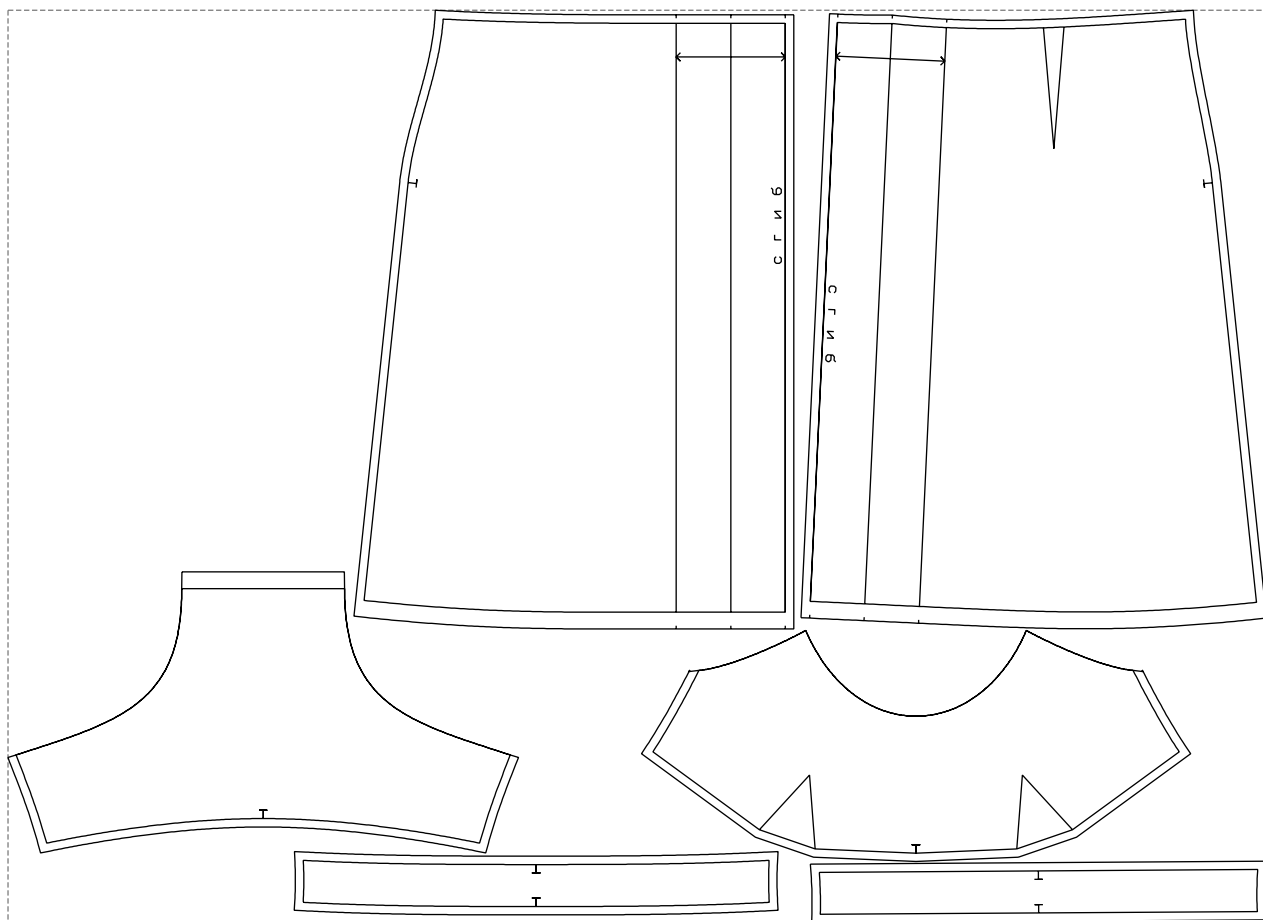

Not for print

Paper size: A4, size:1399.00 x1242.77 mm

# Example

size:1499.00 x1086.96 mm

Maneken =1 ver.0

rz\_1=170

rz\_16=116

rz\_17=100

rz\_18=98.8

rz\_19=124