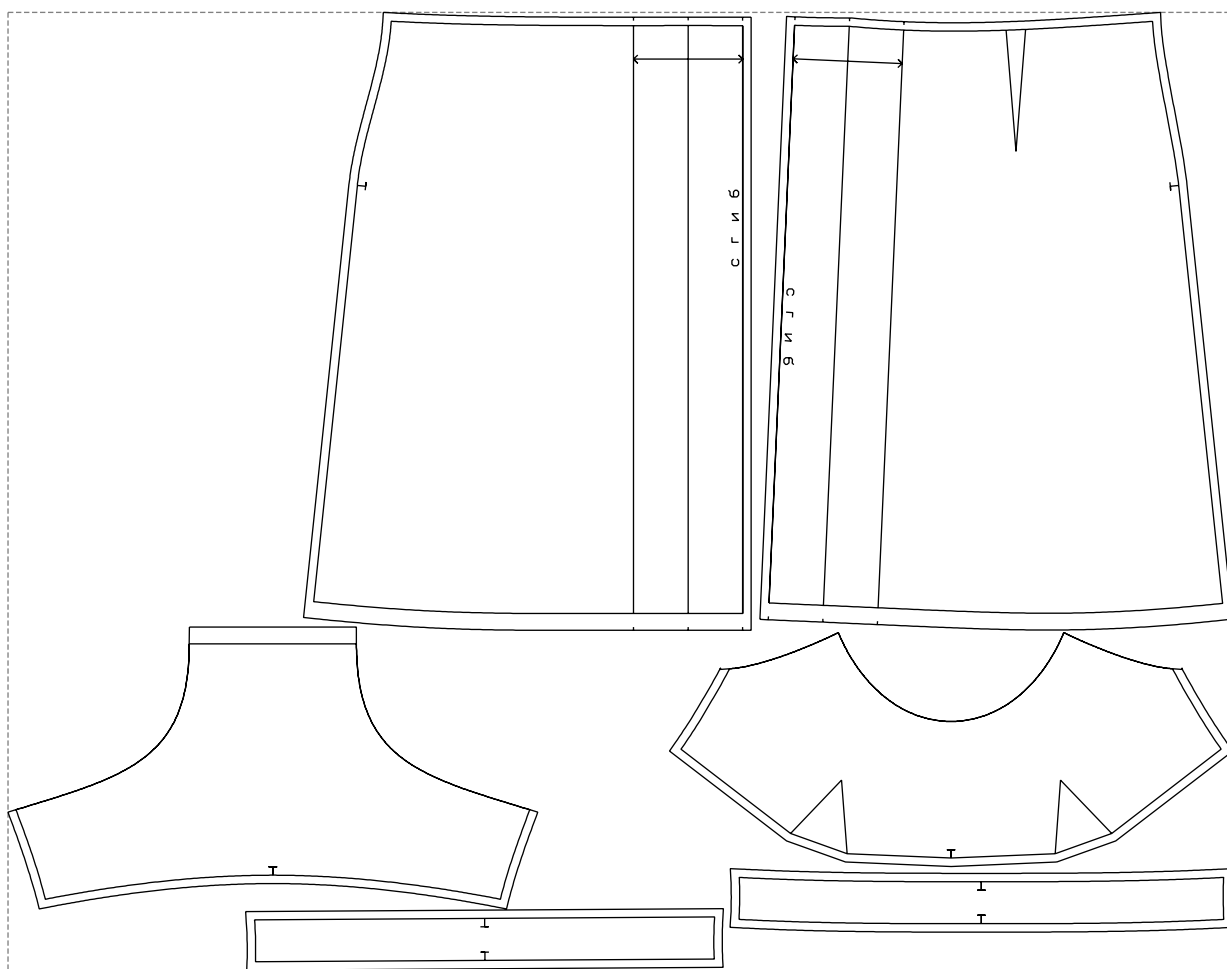

Not for print

Paper size: A4, size:1388.88 x1230.14 mm

# Example

size:1458.63 x1140.99 mm

Maneken =1 ver.0

rz\_1=170

rz\_16=120

rz\_17=104

rz\_18=103.6

rz\_19=128

rz\_20=125.1

---

. . . . .  
. . . . .  
. . . . .