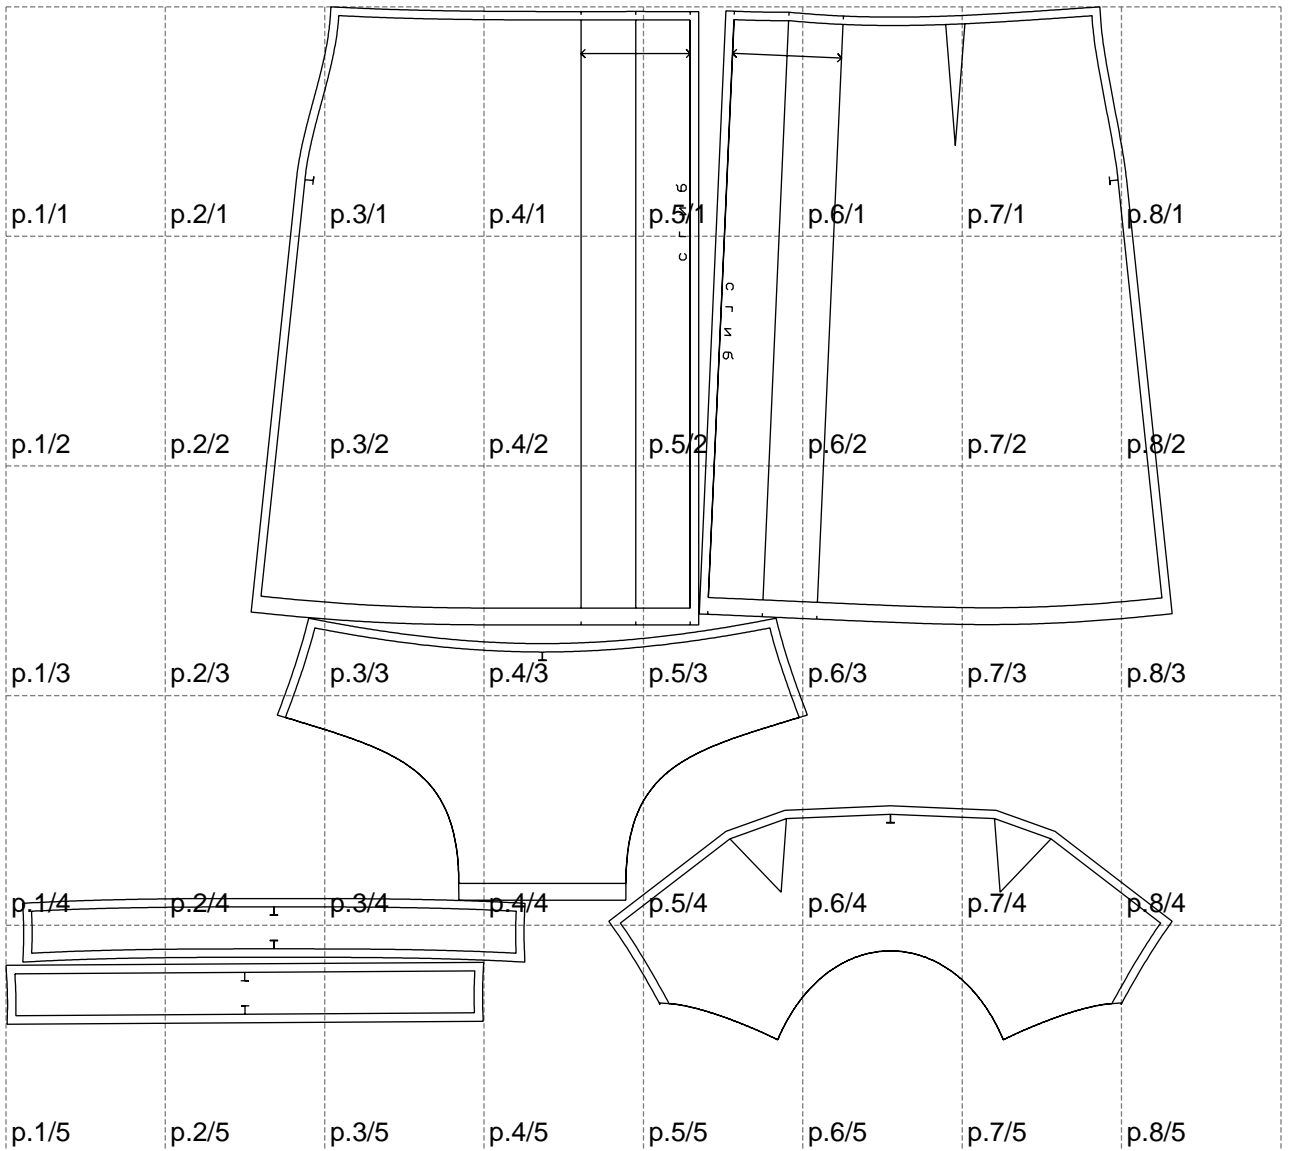

Not for print

Paper size: A4, size:1388.88 x1230.14 mm

# Example

size:1458.63 x1140.99 mm

Maneken =1 ver.0

rz\_1=170

rz\_16=120

rz\_17=104

rz\_18=103.6

rz\_19=128

rz\_20=125.1

---

. . . . .  
. . . . .  
. . . . .