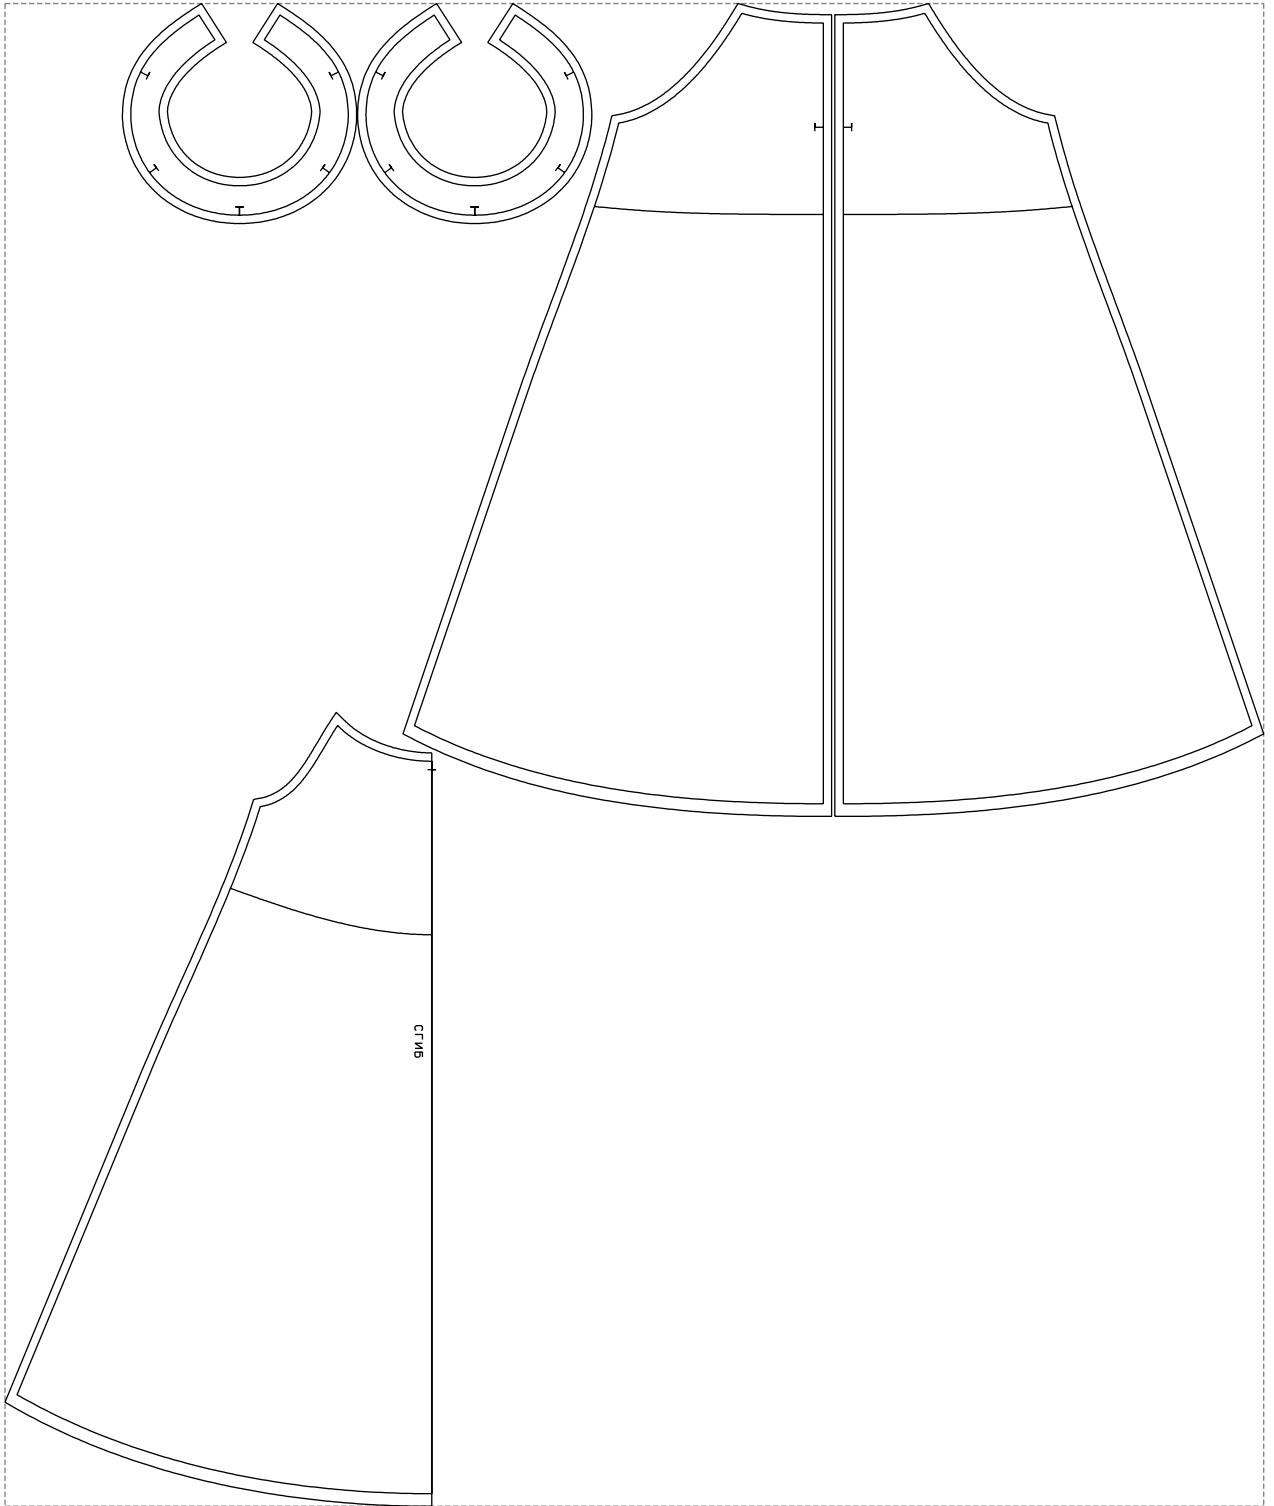

Not for print

Paper size: A4, size:1308.99 x968.27 mm

# Example

size:1499.00 x1790.10 mm

Maneken =1 ver.0

rz\_1=170

rz\_16=88

rz\_17=75.6

rz\_18=67.6

rz\_19=96