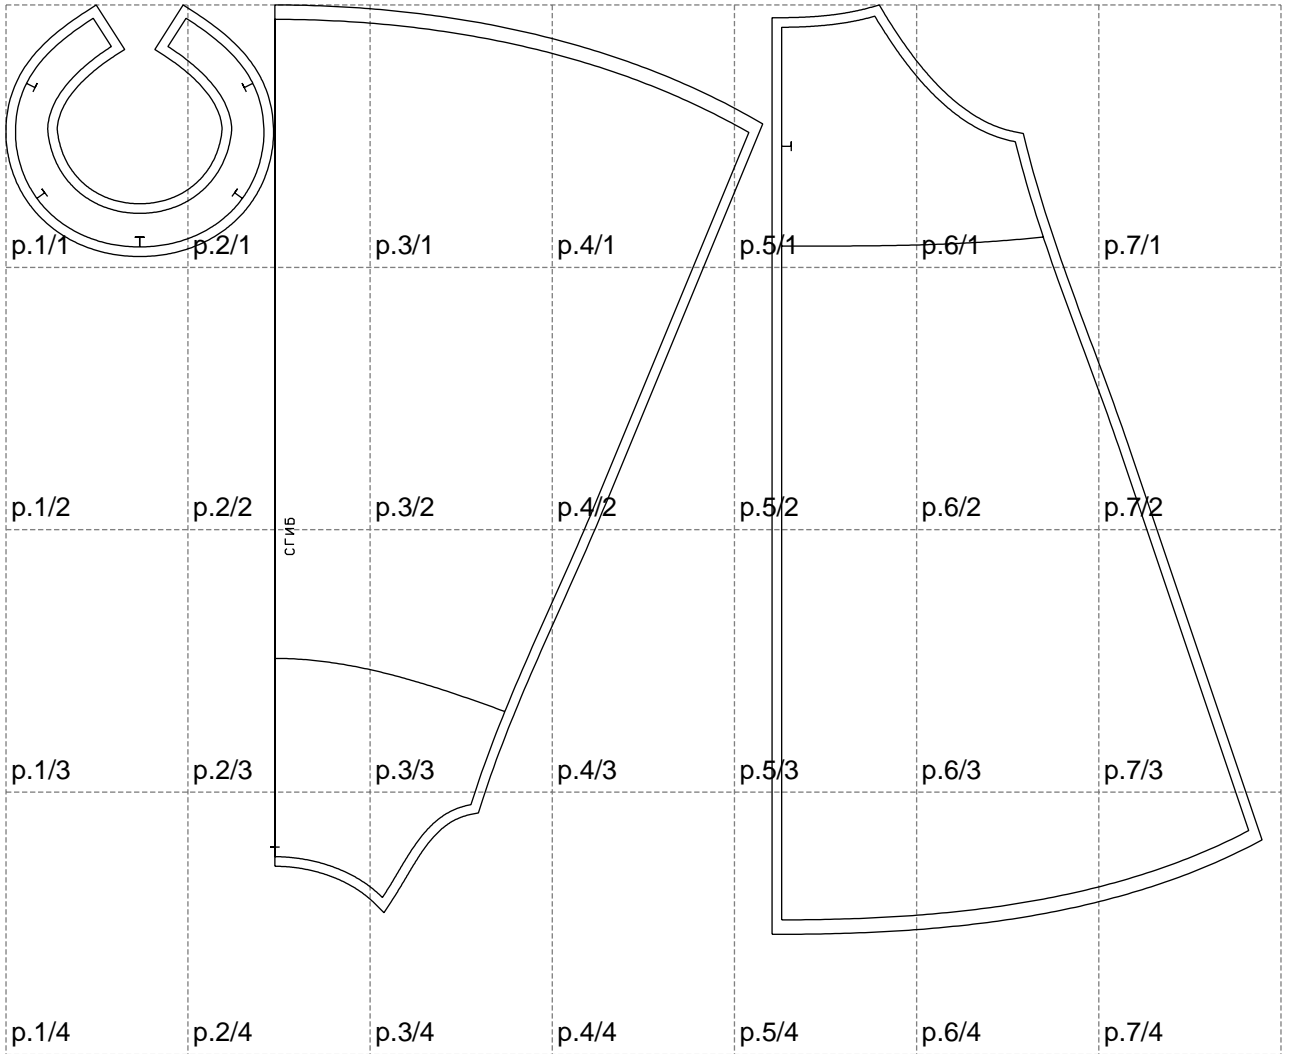

Not for print

Paper size: A4, size:1308.99 x968.27 mm

# Example

size:1499.00 x1790.10 mm

Maneken =1 ver.0

rz\_1=170

rz\_16=88

rz\_17=75.6

rz\_18=67.6

rz\_19=96

rz\_20=94.6

---

. . . . .  
. . . . .  
. . . . .