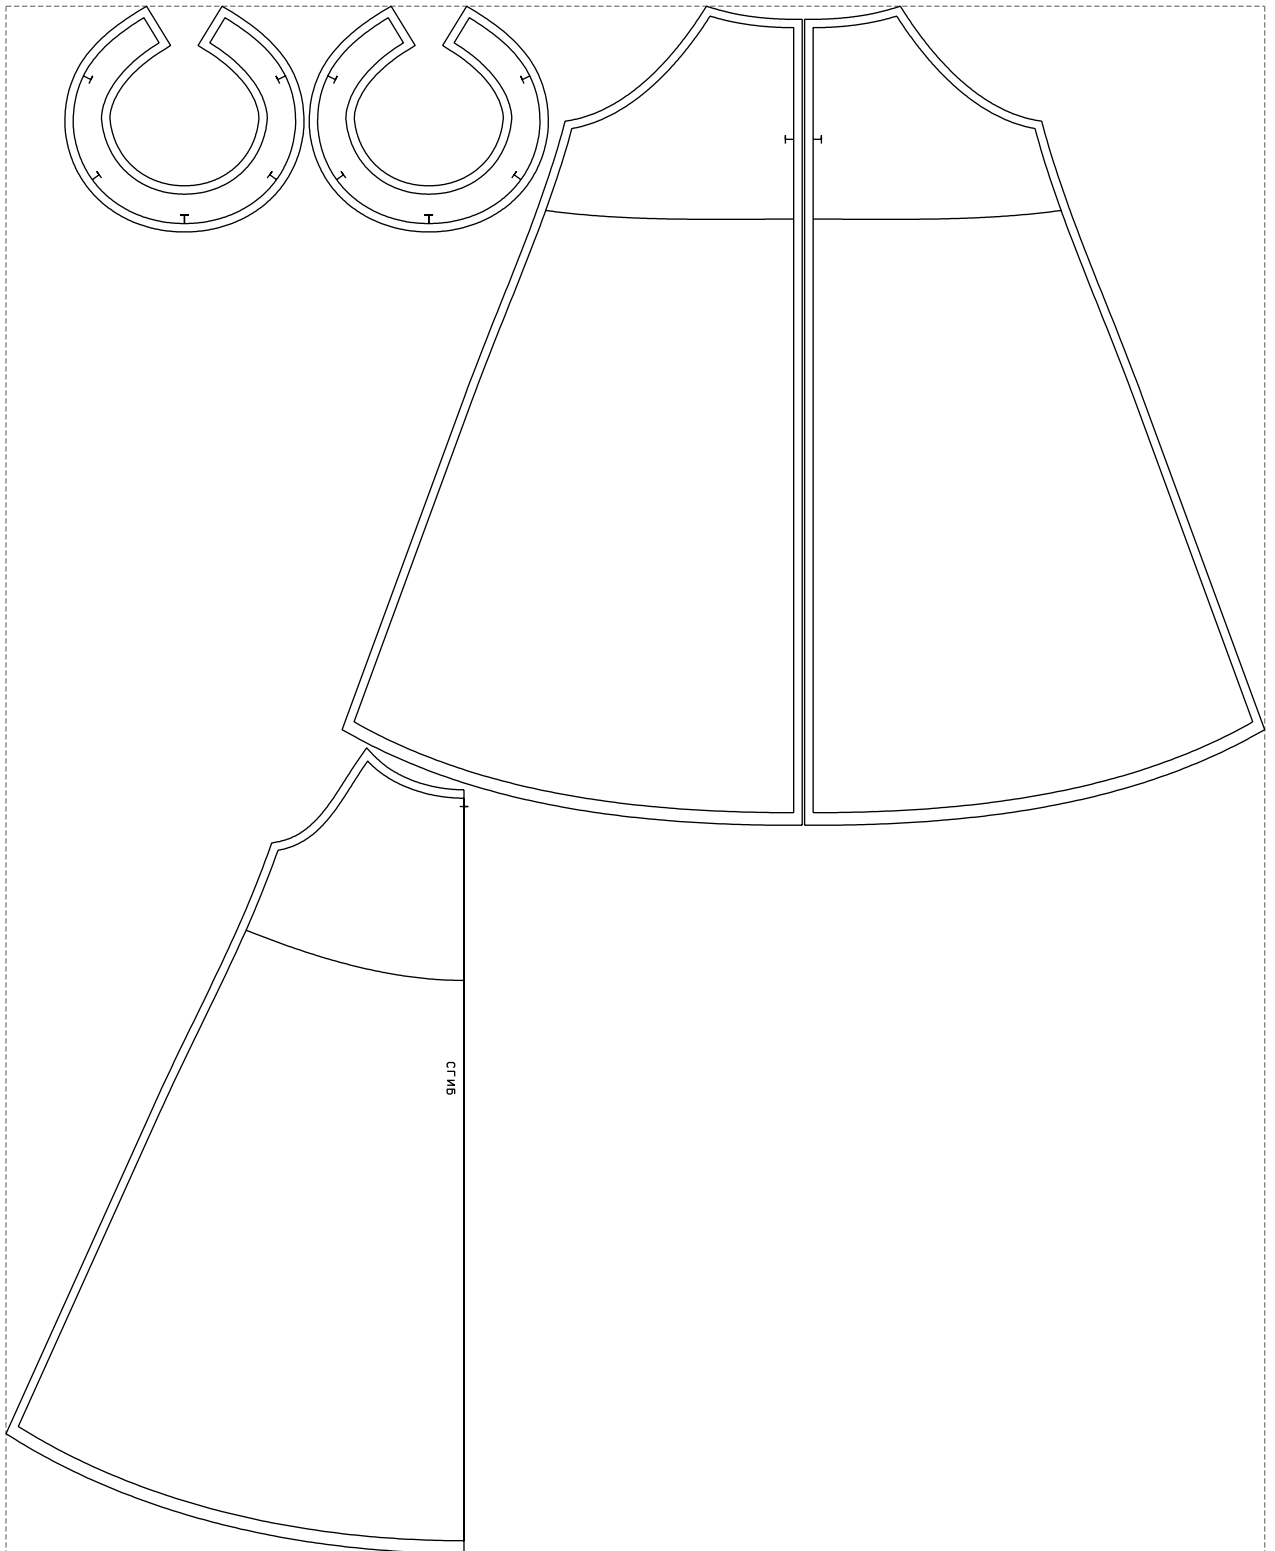

Not for print

Paper size: A4, size:1388.96 x975.75 mm

# Example

size:1499.00 x1842.94 mm

Maneken =1 ver.0

rz\_1=170

rz\_16=96

rz\_17=82

rz\_18=76

rz\_19=104

rz\_20=101.8

---

. . . . .  
. . . . .  
. . . . .