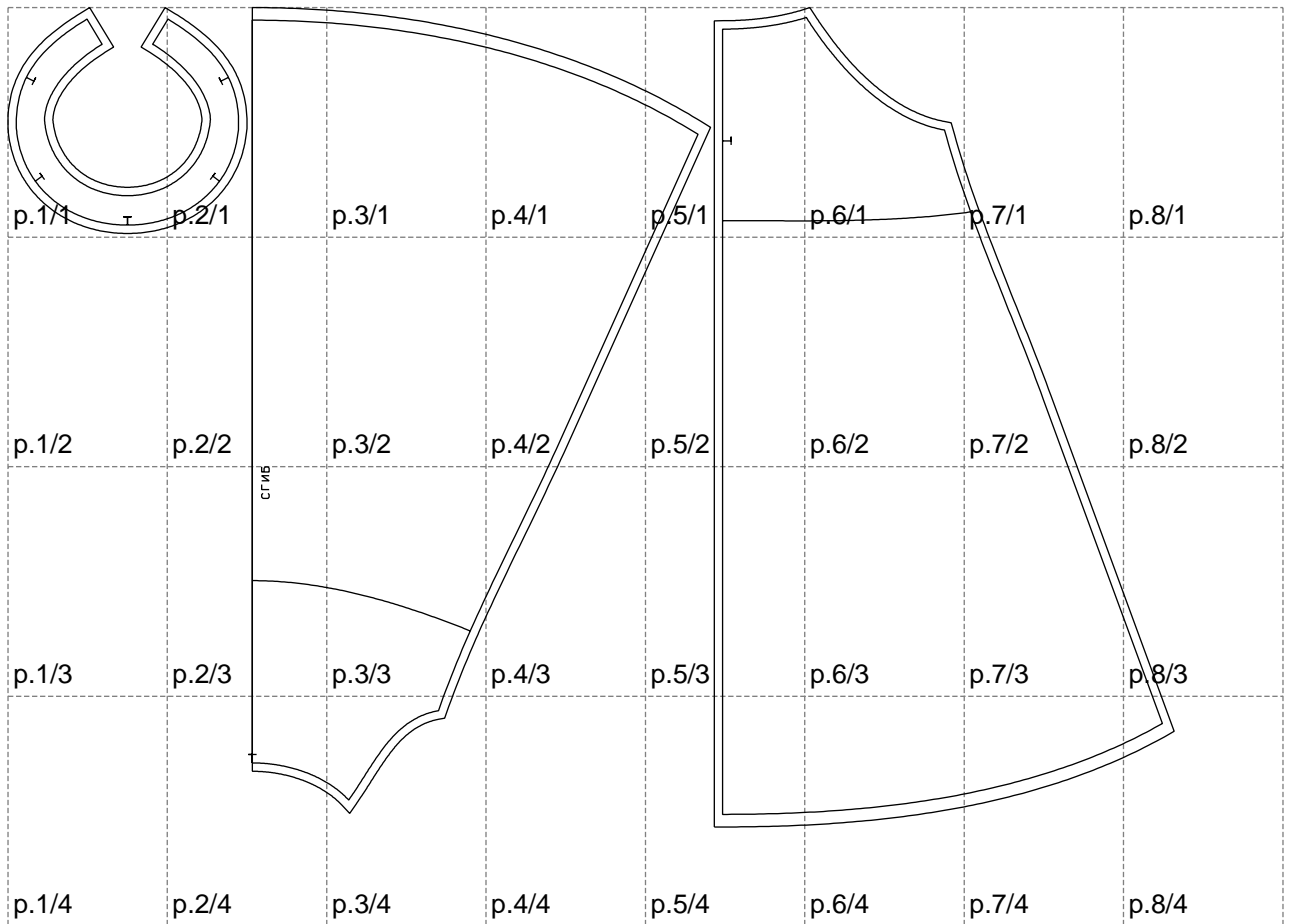

Not for print

Paper size: A4, size:1388.96 x975.75 mm

# Example

size:1499.00 x1842.94 mm

Maneken =1 ver.0

rz\_1=170

rz\_16=96

rz\_17=82

rz\_18=76

rz\_19=104

rz\_20=101.8

---

. . . . .  
. . . . .  
. . . . .